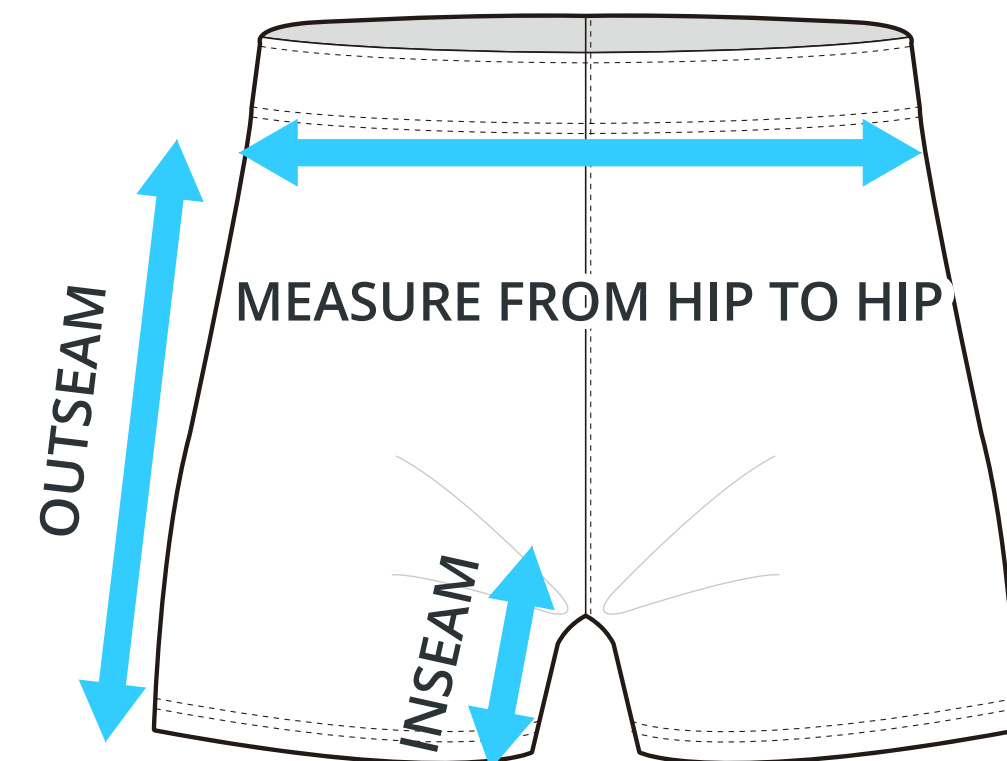

SIZING CHART

7" Shorts w/Pocket (Women's)

Part #: MS-SS-711-7

ADULT SIZING

SIZING CHART(inches)	XS	S	M	L	XL	2XL	3XL
1/2 Hip	19.69	20.87	22.05	23.23	24.41	25.59	26.77
Inseam	6.89	6.89	6.89	6.89	6.89	6.89	6.89
Outseam	16.73	17.13	17.52	17.91	18.11	18.31	18.70

SIZING CHART(cm)	XS	S	M	L	XL	2XL	3XL
1/2 Hip	50.00	53.00	56.00	59.00	62.00	65.00	68.00
Inseam	17.50	17.50	17.50	17.50	17.50	17.50	17.50
Outseam	42.50	43.50	44.50	45.50	46.00	46.50	47.50

GIRLS SIZING

SIZING CHART(inches)	GXS	GS	GM	GL
1/2 Hip	16.54	17.72	18.50	19.29
Inseam	5.91	5.91	5.91	5.91
Outseam	13.58	13.98	14.76	15.16

SIZING CHART(cm)	GXS	GS	GM	GL
1/2 Hip	42.00	45.00	47.00	49.00
Inseam	15.00	15.00	15.00	15.00
Outseam	34.50	35.50	37.50	38.50

HALF HIP INSEAM/OUTSEAM

GARMENT LYING FLAT

To find your size, compare measurements with a similar garment that fits you well.