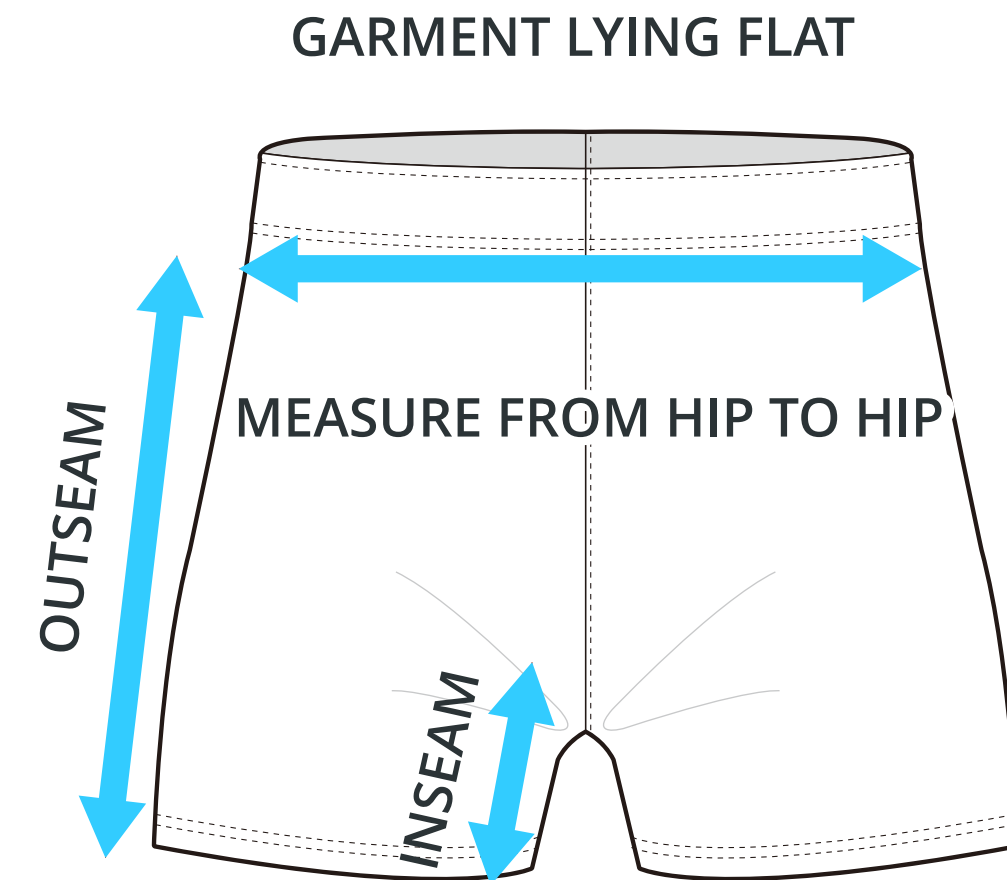

SIZING CHART

7" Shorts w/Pocket (Women's)

Part #: MS-SS-710-7

ADULT SIZING

SIZING CHART(inches)	XS	S	M	L	XL	2XL	3XL
1/2 Hip	19.69	20.87	22.05	23.23	24.41	25.59	26.77
Inseam	6.89	6.89	6.89	6.89	6.89	6.89	6.89
Outseam	16.73	17.13	17.52	17.91	18.11	18.31	18.70

SIZING CHART(cm)	XS	S	M	L	XL	2XL	3XL
1/2 Hip	50.00	53.00	56.00	59.00	62.00	65.00	68.00
Inseam	17.50	17.50	17.50	17.50	17.50	17.50	17.50
Outseam	42.50	43.50	44.50	45.50	46.00	46.50	47.50

GIRLS SIZING

SIZING CHART(inches)	GXS	GS	GM	GL
1/2 Hip	16.54	17.72	18.50	19.29
Inseam	5.91	5.91	5.91	5.91
Outseam	13.58	13.98	14.76	15.16

SIZING CHART(cm)	GXS	GS	GM	GL
1/2 Hip	42.00	45.00	47.00	49.00
Inseam	15.00	15.00	15.00	15.00
Outseam	34.50	35.50	37.50	38.50

HALF HIP INSEAM/OUTSEAM

To find your size, compare measurements with a similar garment that fits you well.