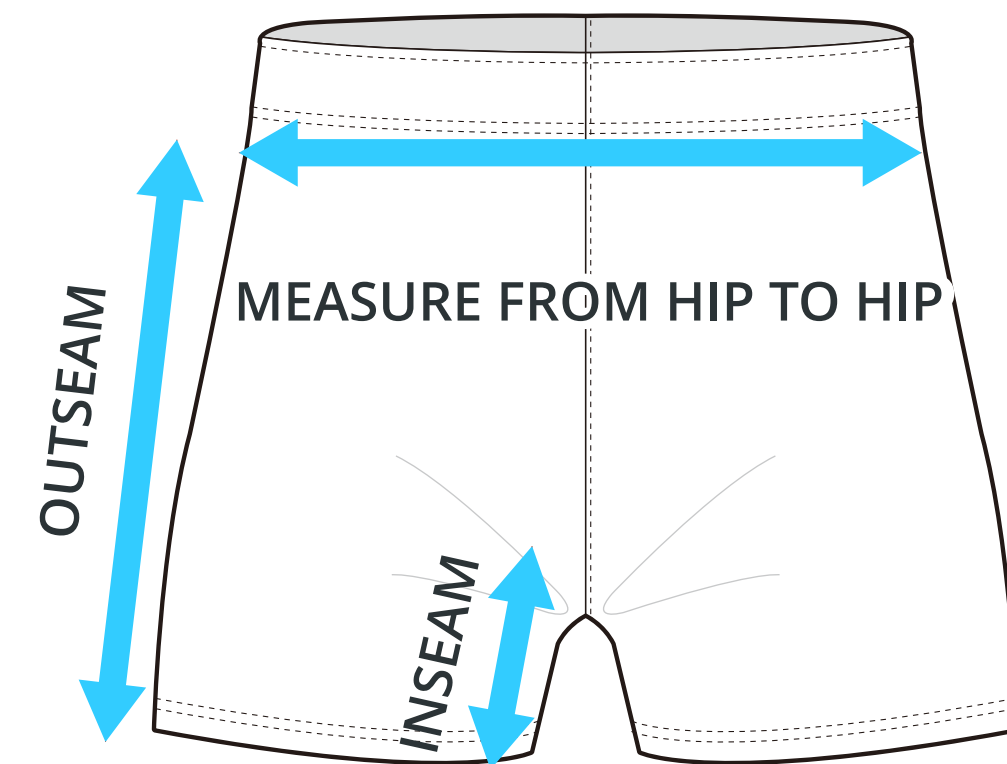

# SIZING CHART

### ADULT SIZING

SIZING CHART(inches)	S	M	L	XL	2XL	3XL
1/2 Hip	20.87	22.05	23.23	24.41	25.59	26.77
Inseam	4.92	4.92	4.92	4.92	4.92	4.92
Outseam	15.16	15.55	15.94	16.14	16.34	16.73

SIZING CHART(cm)	S	M	L	XL	2XL	3XL
1/2 Hip	53.00	56.00	59.00	62.00	65.00	68.00
Inseam	12.50	12.50	12.50	12.50	12.50	12.50
Outseam	38.50	39.50	40.50	41.00	41.50	42.50

### GIRLS SIZING

SIZING CHART(inches)	GS	GM	GL
1/2 Hip	16.14	17.32	18.50
Inseam	4.92	4.92	4.92
Outseam	13.58	13.98	14.37

SIZING CHART(cm)	GS	GM	GL
1/2 Hip	41.00	44.00	47.00
Inseam	12.50	12.50	12.50
Outseam	34.50	35.50	36.50

## HALF HIP INSEAM/OUTSEAM

GARMENT LYING FLAT

To find your size, compare measurements with a similar garment that fits you well.