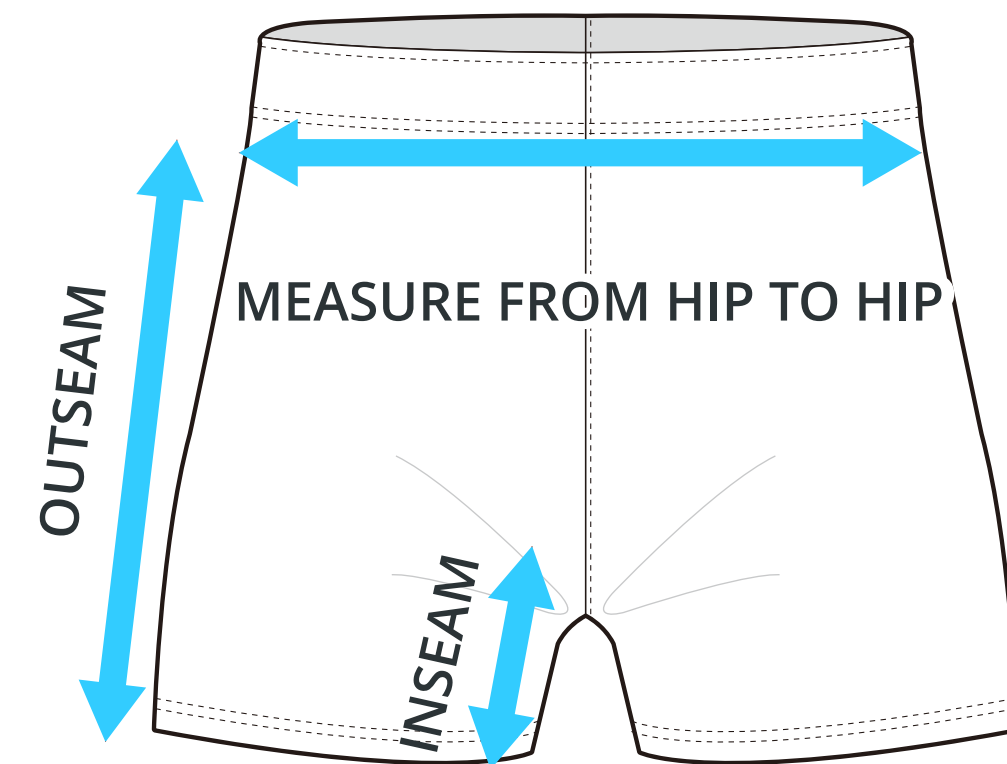

SIZING CHART

7" Shorts w/o Pocket (Women's)

Part #: MS-SS-701-7

ADULT SIZING

SIZING CHART(inches)	XS	S	M	L	XL	2XL	3XL
1/2 Hip	19.69	20.87	22.05	23.23	24.41	25.59	26.77
Inseam	6.89	6.89	6.89	6.89	6.89	6.89	6.89
Outseam	16.73	17.13	17.52	17.91	18.11	18.31	18.70

SIZING CHART(cm)	XS	S	M	L	XL	2XL	3XL
1/2 Hip	50.00	53.00	56.00	59.00	62.00	65.00	68.00
Inseam	17.50	17.50	17.50	17.50	17.50	17.50	17.50
Outseam	42.50	43.50	44.50	45.50	46.00	46.50	47.50

GIRLS SIZING

SIZING CHART(inches)	GXS	GS	GM	GL
1/2 Hip	16.54	17.72	18.50	19.29
Inseam	5.91	5.91	5.91	5.91
Outseam	13.58	13.98	14.76	15.16

SIZING CHART(cm)	GXS	GS	GM	GL
1/2 Hip	42.00	45.00	47.00	49.00
Inseam	15.00	15.00	15.00	15.00
Outseam	34.50	35.50	37.50	38.50

HALF HIP INSEAM/OUTSEAM

GARMENT LYING FLAT

To find your size, compare measurements with a similar garment that fits you well.