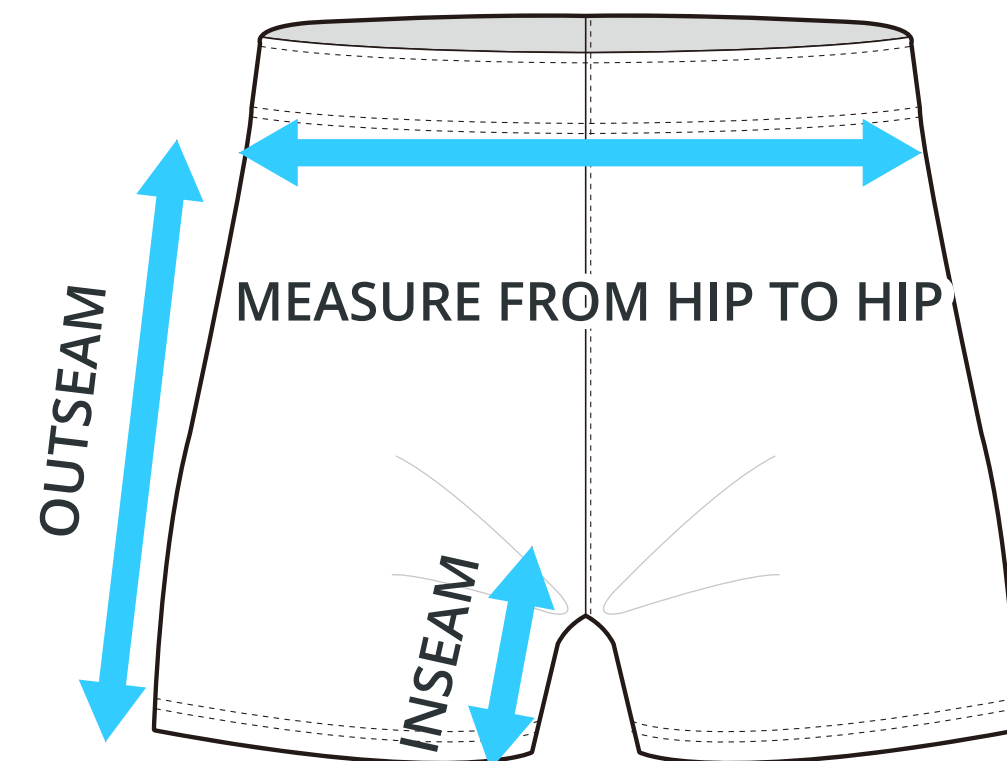

SIZING CHART

5" Shorts w/o Pocket (Women's)

Part #: MS-SS-701-5

ADULT SIZING

SIZING CHART(inches)	S	M	L	XL	2XL	3XL
1/2 Hip	20.87	22.05	23.23	24.41	25.59	26.77
Inseam	4.92	4.92	4.92	4.92	4.92	4.92
Outseam	15.16	15.55	15.94	16.14	16.34	16.73

SIZING CHART(cm)	S	M	L	XL	2XL	3XL
1/2 Hip	53.00	56.00	59.00	62.00	65.00	68.00
Inseam	12.50	12.50	12.50	12.50	12.50	12.50
Outseam	38.50	39.50	40.50	41.00	41.50	42.50

GIRLS SIZING

SIZING CHART(inches)	GS	GM	GL
1/2 Hip	16.14	17.32	18.50
Inseam	4.92	4.92	4.92
Outseam	13.58	13.98	14.37

SIZING CHART(cm)	GS	GM	GL
1/2 Hip	41.00	44.00	47.00
Inseam	12.50	12.50	12.50
Outseam	34.50	35.50	36.50

HALF HIP INSEAM/OUTSEAM

GARMENT LYING FLAT

To find your size, compare measurements with a similar garment that fits you well.