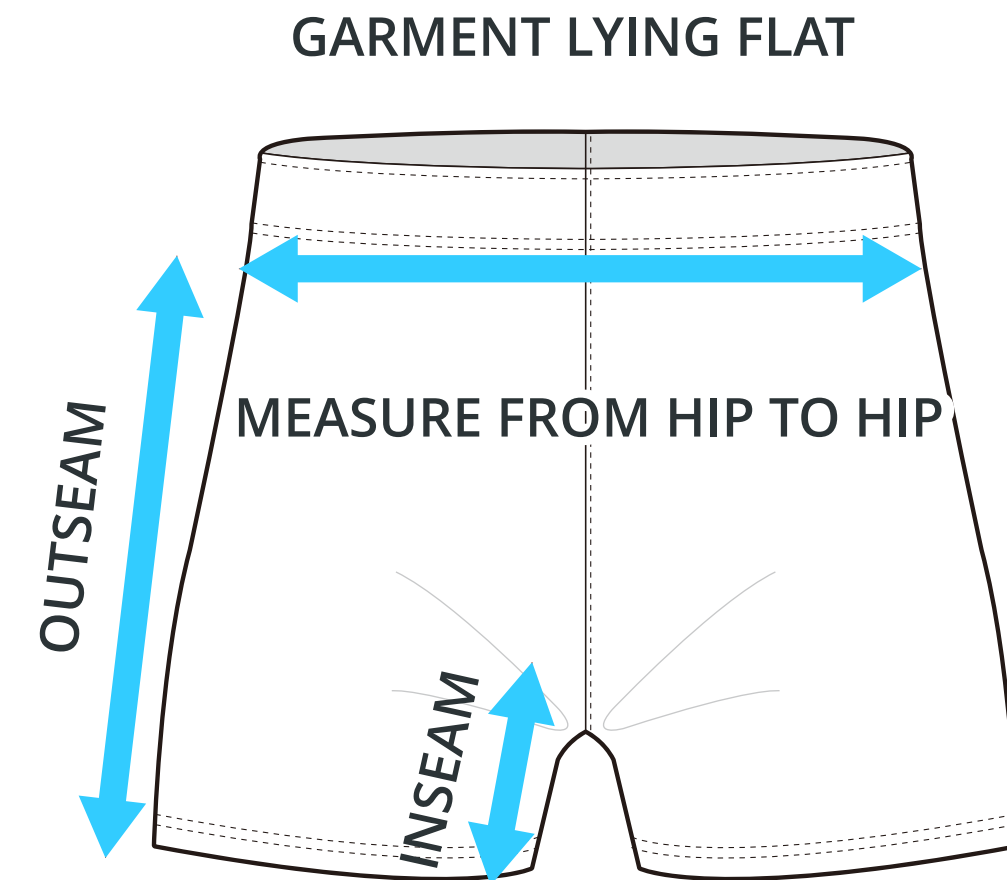

### ADULT SIZING

SIZING CHART(inches)	XS	S	M	L	XL	2XL	3XL
1/2 Hip	19.69	20.87	22.05	23.23	24.41	25.59	26.77
Inseam	6.89	6.89	6.89	6.89	6.89	6.89	6.89
Outseam	16.73	17.13	17.52	17.91	18.11	18.31	18.70

SIZING CHART(cm)	XS	S	M	L	XL	2XL	3XL
1/2 Hip	50.00	53.00	56.00	59.00	62.00	65.00	68.00
Inseam	17.50	17.50	17.50	17.50	17.50	17.50	17.50
Outseam	42.50	43.50	44.50	45.50	46.00	46.50	47.50

### GIRLS SIZING

SIZING CHART(inches)	GXS	GS	GM	GL
1/2 Hip	16.54	17.72	18.50	19.29
Inseam	5.91	5.91	5.91	5.91
Outseam	13.58	13.98	14.76	15.16

SIZING CHART(cm)	GXS	GS	GM	GL
1/2 Hip	42.00	45.00	47.00	49.00
Inseam	15.00	15.00	15.00	15.00
Outseam	34.50	35.50	37.50	38.50

## HALF HIP INSEAM/OUTSEAM

To find your size, compare measurements with a similar garment that fits you well.