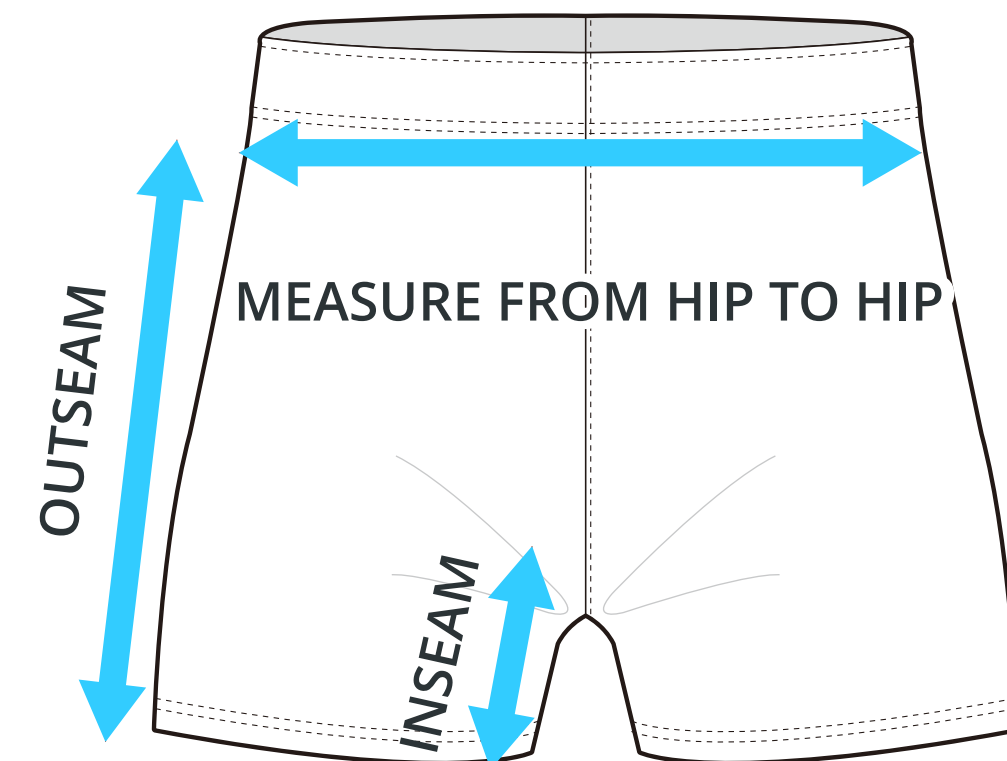

SIZING CHART

5" Shorts w/o Pocket (Women's)

Part #: MS-SS-700-5

ADULT SIZING

SIZING CHART(inches)	S	M	L	XL	2XL	3XL
1/2 Hip	20.87	22.05	23.23	24.41	25.59	26.77
Inseam	4.92	4.92	4.92	4.92	4.92	4.92
Outseam	15.16	15.55	15.94	16.14	16.34	16.73

SIZING CHART(cm)	S	M	L	XL	2XL	3XL
1/2 Hip	53.00	56.00	59.00	62.00	65.00	68.00
Inseam	12.50	12.50	12.50	12.50	12.50	12.50
Outseam	38.50	39.50	40.50	41.00	41.50	42.50

GIRLS SIZING

SIZING CHART(inches)	GS	GM	GL
1/2 Hip	16.14	17.32	18.50
Inseam	4.92	4.92	4.92
Outseam	13.58	13.98	14.37

SIZING CHART(cm)	GS	GM	GL
1/2 Hip	41.00	44.00	47.00
Inseam	12.50	12.50	12.50
Outseam	34.50	35.50	36.50

HALF HIP INSEAM/OUTSEAM

GARMENT LYING FLAT

To find your size, compare measurements with a similar garment that fits you well.