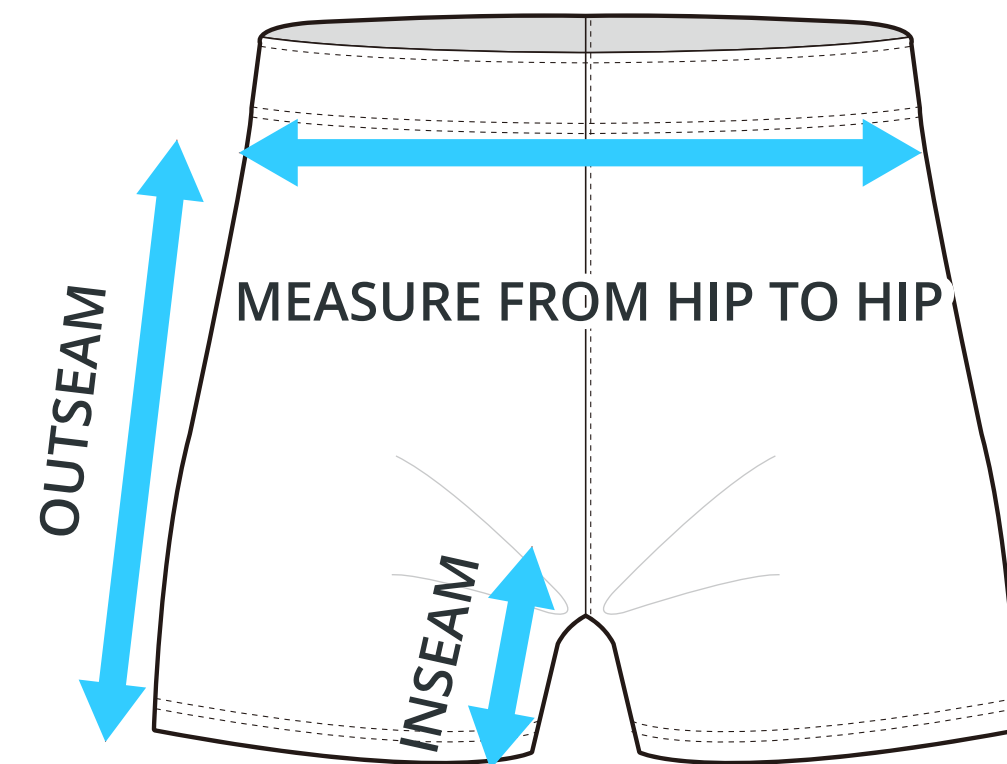

SIZING CHART

9" Shorts w/Pocket (Men's)

Part #: MS-SS-611-9

ADULT SIZING

SIZING CHART(inches)	S	M	L	XL	2XL	3XL	4XL
1/2 Hip	22.44	23.62	24.80	25.98	27.17	28.74	30.31
Inseam	8.86	8.86	8.86	8.86	8.86	8.86	8.86
Outseam	19.29	19.69	20.08	20.47	20.87	21.26	21.65

SIZING CHART(cm)	S	M	L	XL	2XL	3XL	4XL
1/2 Hip	57.00	60.00	63.00	66.00	69.00	73.00	77.00
Inseam	22.50	22.50	22.50	22.50	22.50	22.50	22.50
Outseam	49.00	50.00	51.00	52.00	53.00	54.00	55.00

YOUTH SIZING

SIZING CHART(inches)	YXS	YS	YM	YL	YXL
1/2 Hip	16.54	17.72	18.90	20.08	21.26
Inseam	6.89	6.89	6.89	6.89	6.89
Outseam	14.96	15.75	16.14	16.54	16.93

SIZING CHART(cm)	YXS	YS	YM	YL	YXL
1/2 Hip	42.00	45.00	48.00	51.00	54.00
Inseam	17.50	17.50	17.50	17.50	17.50
Outseam	38.00	40.00	41.00	42.00	43.00

HALF HIP INSEAM/OUTSEAM

GARMENT LYING FLAT

To find your size, compare measurements with a similar garment that fits you well.