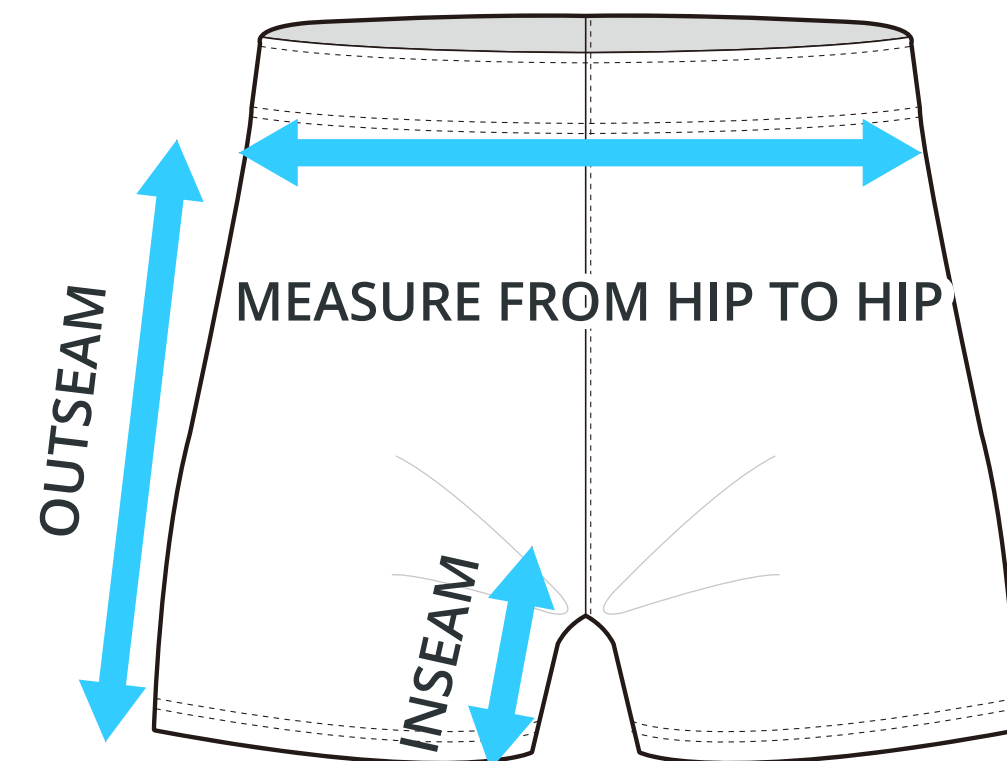

SIZING CHART

7" Shorts w/Pocket (Men's)

Part #: MS-SS-611-7

ADULT SIZING

SIZING CHART(inches)	S	M	L	XL	2XL	3XL	4XL	5XL
1/2 Hip	22.44	23.62	24.80	25.98	27.17	28.74	30.31	31.89
Inseam	7.01	7.01	7.01	7.01	7.01	7.01	7.01	7.01
Outseam	17.32	17.72	18.11	18.50	18.90	19.29	19.69	20.08

SIZING CHART(cm)	S	M	L	XL	2XL	3XL	4XL	5XL
1/2 Hip	57.00	60.00	63.00	66.00	69.00	73.00	77.00	81.00
Inseam	17.80	17.80	17.80	17.80	17.80	17.80	17.80	17.80
Outseam	44.00	45.00	46.00	47.00	48.00	49.00	50.00	51.00

YOUTH SIZING

SIZING CHART(inches)	YXS	YS	YM	YL	YXL
1/2 Hip	16.54	17.72	18.90	20.08	21.26
Inseam	4.92	4.92	4.92	4.92	4.92
Outseam	12.40	13.19	14.17	14.57	14.96

SIZING CHART(cm)	YXS	YS	YM	YL	YXL
1/2 Hip	42.00	45.00	48.00	51.00	54.00
Inseam	12.50	12.50	12.50	12.50	12.50
Outseam	31.50	33.50	36.00	37.00	38.00

HALF HIP INSEAM/OUTSEAM

GARMENT LYING FLAT

To find your size, compare measurements with a similar garment that fits you well.