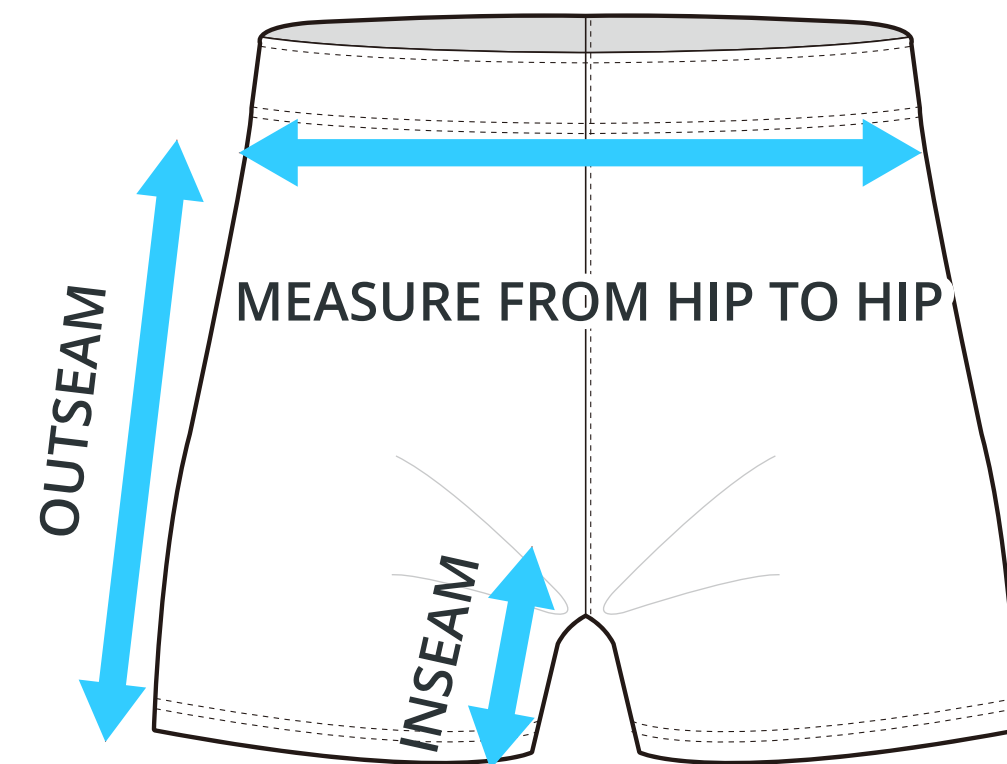

SIZING CHART

7" Shorts w/Pocket (Men's)

Part #: MS-SS-610-7

ADULT SIZING

SIZING CHART(inches)	S	M	L	XL	2XL	3XL	4XL	5XL
1/2 Hip	22.44	23.62	24.80	25.98	27.17	28.74	30.31	31.89
Inseam	7.01	7.01	7.01	7.01	7.01	7.01	7.01	7.01
Outseam	17.32	17.72	18.11	18.50	18.90	19.29	19.69	20.08

SIZING CHART(cm)	S	M	L	XL	2XL	3XL	4XL	5XL
1/2 Hip	57.00	60.00	63.00	66.00	69.00	73.00	77.00	81.00
Inseam	17.80	17.80	17.80	17.80	17.80	17.80	17.80	17.80
Outseam	44.00	45.00	46.00	47.00	48.00	49.00	50.00	51.00

YOUTH SIZING

SIZING CHART(inches)	YXS	YS	YM	YL	YXL
1/2 Hip	16.54	17.72	18.90	20.08	21.26
Inseam	4.92	4.92	4.92	4.92	4.92
Outseam	12.40	13.19	14.17	14.57	14.96

SIZING CHART(cm)	YXS	YS	YM	YL	YXL
1/2 Hip	42.00	45.00	48.00	51.00	54.00
Inseam	12.50	12.50	12.50	12.50	12.50
Outseam	31.50	33.50	36.00	37.00	38.00

HALF HIP INSEAM/OUTSEAM

GARMENT LYING FLAT

To find your size, compare measurements with a similar garment that fits you well.