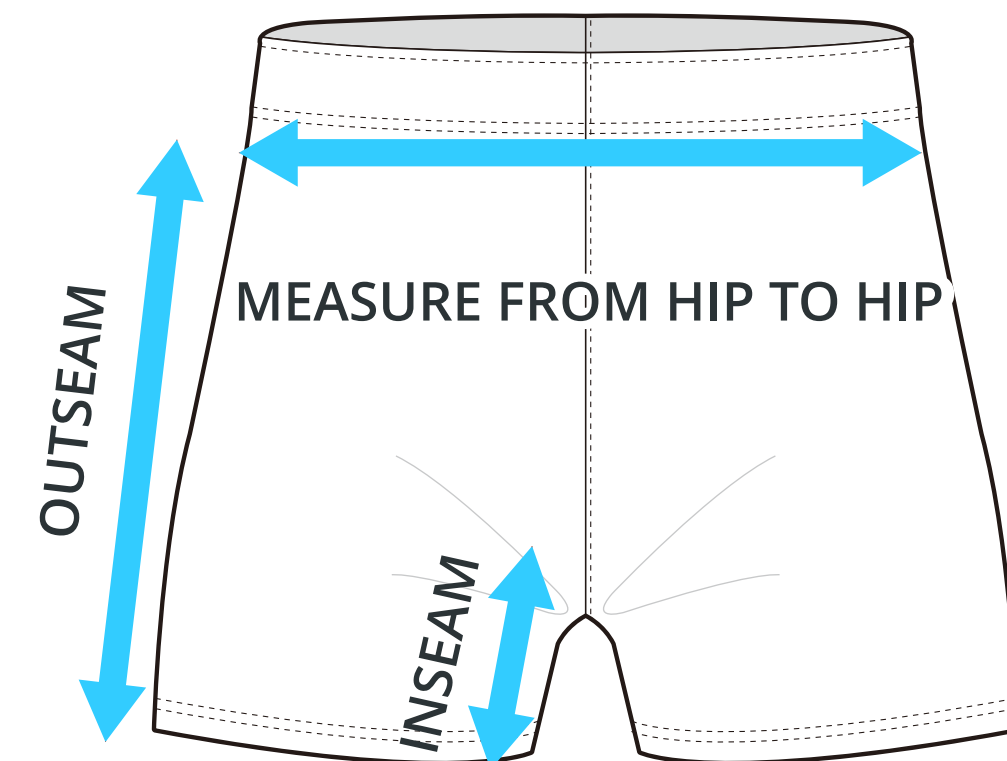

# SIZING CHART

### ADULT SIZING

SIZING CHART(inches)	S	M	L	XL	2XL	3XL	4XL
1/2 Hip	22.44	23.62	24.80	25.98	27.17	28.74	30.31
Inseam	8.86	8.86	8.86	8.86	8.86	8.86	8.86
Outseam	19.29	19.69	20.08	20.47	20.87	21.26	21.65

SIZING CHART(cm)	S	M	L	XL	2XL	3XL	4XL
1/2 Hip	57.00	60.00	63.00	66.00	69.00	73.00	77.00
Inseam	22.50	22.50	22.50	22.50	22.50	22.50	22.50
Outseam	49.00	50.00	51.00	52.00	53.00	54.00	55.00

### YOUTH SIZING

SIZING CHART(inches)	YXS	YS	YM	YL	YXL
1/2 Hip	16.54	17.72	18.90	20.08	21.26
Inseam	6.89	6.89	6.89	6.89	6.89
Outseam	14.96	15.75	16.14	16.54	16.93

SIZING CHART(cm)	YXS	YS	YM	YL	YXL
1/2 Hip	42.00	45.00	48.00	51.00	54.00
Inseam	17.50	17.50	17.50	17.50	17.50
Outseam	38.00	40.00	41.00	42.00	43.00

## HALF HIP INSEAM/OUTSEAM

GARMENT LYING FLAT

To find your size, compare measurements with a similar garment that fits you well.