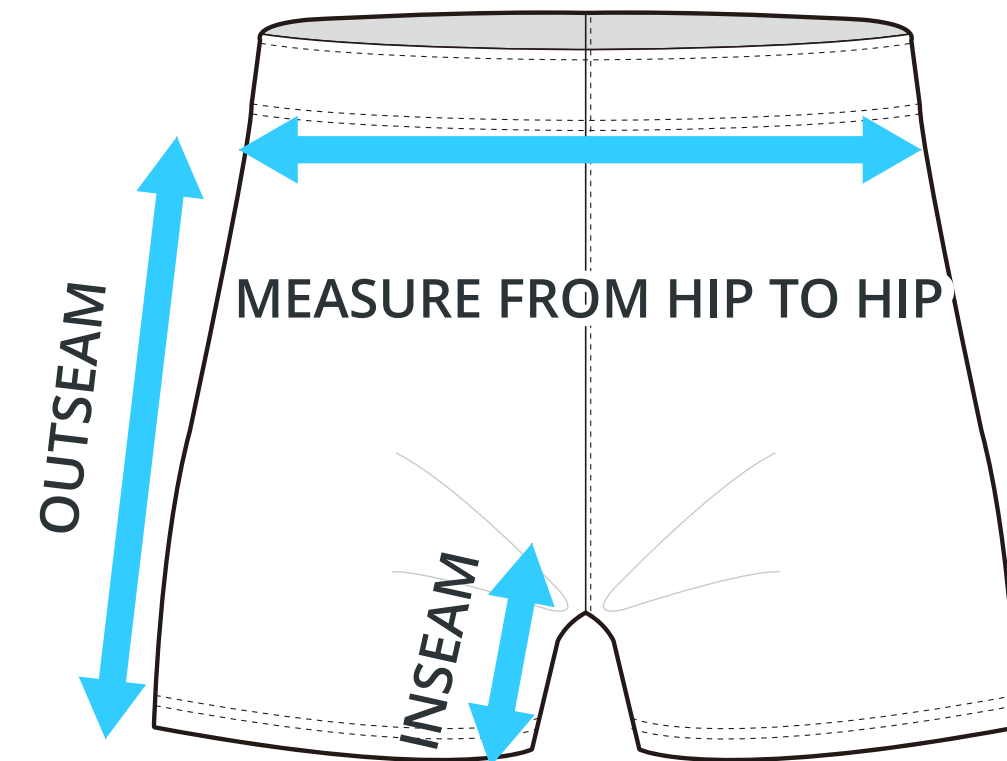

SIZING CHART

7" Shorts w/o Pocket (Men's)

Part #: MS-SS-601-7

ADULT SIZING

| SIZING CHART(inches) | S | M | L | XL | 2XL | 3XL | 4XL | 5XL |
|----------------------|-------|-------|-------|-------|-------|-------|-------|-------|
| 1/2 Hip | 22.44 | 23.62 | 24.80 | 25.98 | 27.17 | 28.74 | 30.31 | 31.89 |
| Inseam | 7.01 | 7.01 | 7.01 | 7.01 | 7.01 | 7.01 | 7.01 | 7.01 |
| Outseam | 17.32 | 17.72 | 18.11 | 18.50 | 18.90 | 19.29 | 19.69 | 20.08 |

| SIZING CHART(cm) | S | M | L | XL | 2XL | 3XL | 4XL | 5XL |
|------------------|-------|-------|-------|-------|-------|-------|-------|-------|
| 1/2 Hip | 57.00 | 60.00 | 63.00 | 66.00 | 69.00 | 73.00 | 77.00 | 81.00 |
| Inseam | 17.80 | 17.80 | 17.80 | 17.80 | 17.80 | 17.80 | 17.80 | 17.80 |
| Outseam | 44.00 | 45.00 | 46.00 | 47.00 | 48.00 | 49.00 | 50.00 | 51.00 |

YOUTH SIZING

| SIZING CHART(inches) | YXS | YS | YM | YL | YXL |
|----------------------|-------|-------|-------|-------|-------|
| 1/2 Hip | 16.54 | 17.72 | 18.90 | 20.08 | 21.26 |
| Inseam | 4.92 | 4.92 | 4.92 | 4.92 | 4.92 |
| Outseam | 12.40 | 13.19 | 14.17 | 14.57 | 14.96 |

HALF HIP INSEAM/OUTSEAM

GARMENT LYING FLAT

To find your size, compare measurements with a similar garment that fits you well.