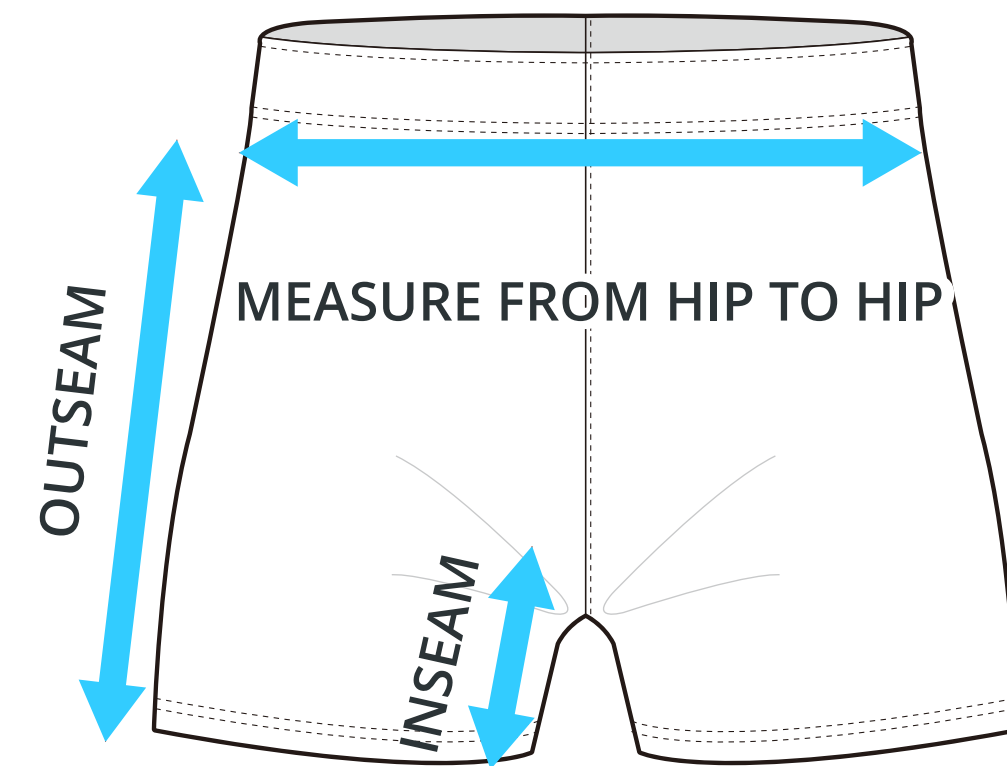

SIZING CHART

9" Shorts w/o Pocket (Men's)

Part #: MS-SS-600-9

ADULT SIZING

SIZING CHART(inches)	S	M	L	XL	2XL	3XL	4XL
1/2 Hip	22.44	23.62	24.80	25.98	27.17	28.74	30.31
Inseam	8.86	8.86	8.86	8.86	8.86	8.86	8.86
Outseam	19.29	19.69	20.08	20.47	20.87	21.26	21.65

SIZING CHART(cm)	S	M	L	XL	2XL	3XL	4XL
1/2 Hip	57.00	60.00	63.00	66.00	69.00	73.00	77.00
Inseam	22.50	22.50	22.50	22.50	22.50	22.50	22.50
Outseam	49.00	50.00	51.00	52.00	53.00	54.00	55.00

YOUTH SIZING

SIZING CHART(inches)	YXS	YS	YM	YL	YXL
1/2 Hip	16.54	17.72	18.90	20.08	21.26
Inseam	6.89	6.89	6.89	6.89	6.89
Outseam	14.96	15.75	16.14	16.54	16.93

SIZING CHART(cm)	YXS	YS	YM	YL	YXL
1/2 Hip	42.00	45.00	48.00	51.00	54.00
Inseam	17.50	17.50	17.50	17.50	17.50
Outseam	38.00	40.00	41.00	42.00	43.00

HALF HIP INSEAM/OUTSEAM

GARMENT LYING FLAT

To find your size, compare measurements with a similar garment that fits you well.