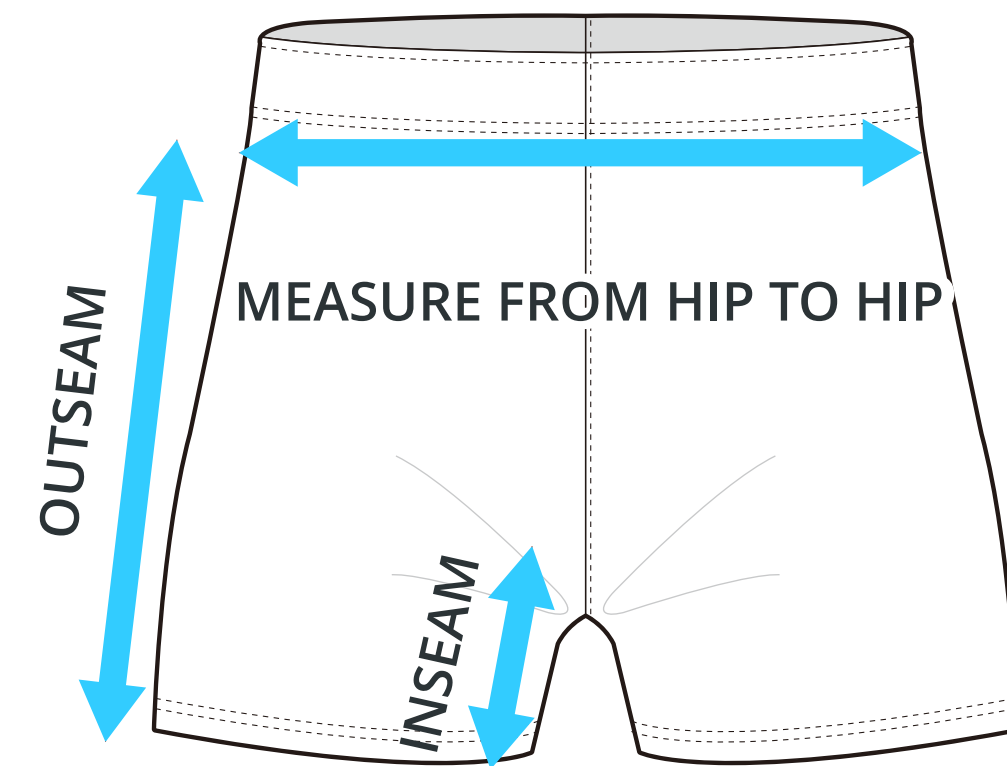

SIZING CHART

7" Shorts w/o Pocket (Men's)

Part #: MS-SS-600-7

ADULT SIZING

SIZING CHART(inches)	S	M	L	XL	2XL	3XL	4XL	5XL
1/2 Hip	22.44	23.62	24.80	25.98	27.17	28.74	30.31	31.89
Inseam	7.01	7.01	7.01	7.01	7.01	7.01	7.01	7.01
Outseam	17.32	17.72	18.11	18.50	18.90	19.29	19.69	20.08

SIZING CHART(cm)	S	M	L	XL	2XL	3XL	4XL	5XL
1/2 Hip	57.00	60.00	63.00	66.00	69.00	73.00	77.00	81.00
Inseam	17.80	17.80	17.80	17.80	17.80	17.80	17.80	17.80
Outseam	44.00	45.00	46.00	47.00	48.00	49.00	50.00	51.00

YOUTH SIZING

SIZING CHART(inches)	YXS	YS	YM	YL	YXL
1/2 Hip	16.54	17.72	18.90	20.08	21.26
Inseam	4.92	4.92	4.92	4.92	4.92
Outseam	12.40	13.19	14.17	14.57	14.96

SIZING CHART(cm)	YXS	YS	YM	YL	YXL
1/2 Hip	42.00	45.00	48.00	51.00	54.00
Inseam	12.50	12.50	12.50	12.50	12.50
Outseam	31.50	33.50	36.00	37.00	38.00

HALF HIP INSEAM/OUTSEAM

GARMENT LYING FLAT

To find your size, compare measurements with a similar garment that fits you well.