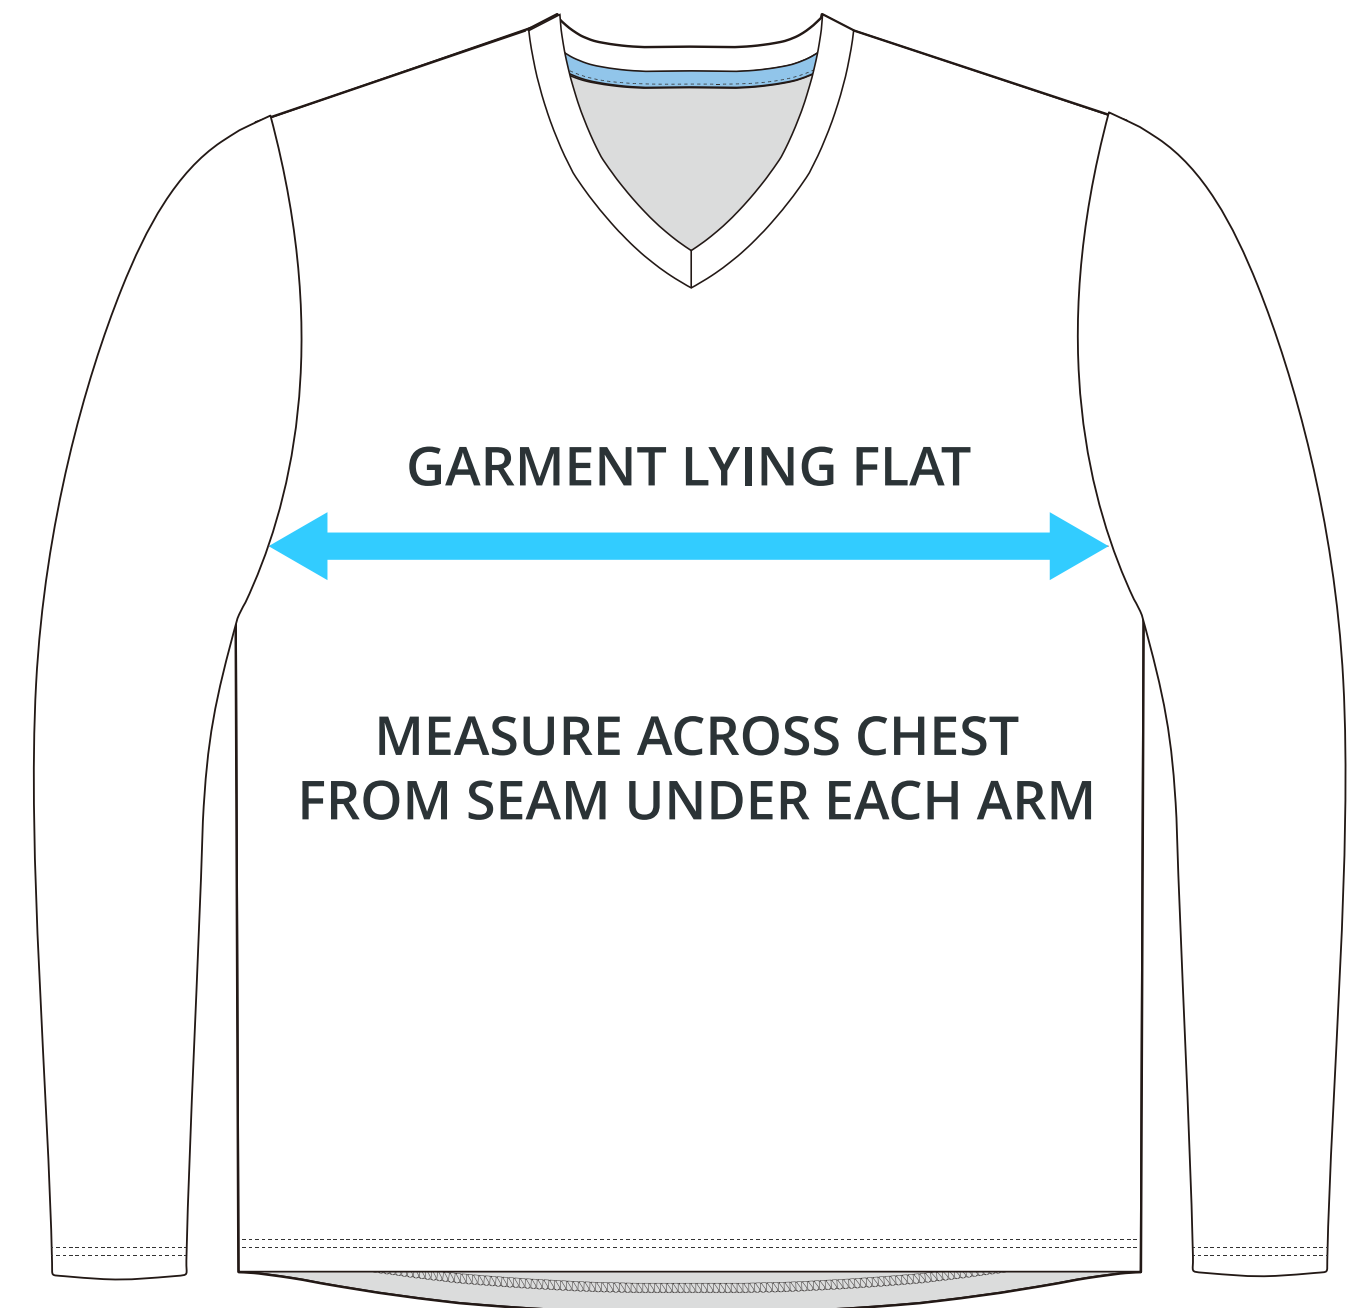

SIZING CHART

LONG SLEEVE V-NECK (WOMEN'S)

Part #: AW-TSS-736

ADULT SIZING

SIZING CHART(inches)	XS	S	M	L	XL	2XL	3XL	4XL
1/2 Chest	17.72	18.90	20.08	21.26	22.83	24.41	25.98	27.56
Front length (HSP)	25.79	26.57	27.36	28.15	28.94	29.72	30.51	31.30
Back length (HSP)	25.79	26.57	27.36	28.15	28.94	29.72	30.51	31.30

SIZING CHART(cm)	XS	S	M	L	XL	2XL	3XL	4XL
1/2 Chest	45.00	48.00	51.00	54.00	58.00	62.00	66.00	70.00
Front length (HSP)	65.50	67.50	69.50	71.50	73.50	75.50	77.50	79.50
Back length (HSP)	65.50	67.50	69.50	71.50	73.50	75.50	77.50	79.50

GIRLS SIZING

SIZING CHART(inches)	GXS	GS	GM	GL
1/2 Chest	14.57	15.35	16.14	16.93
Front length (HSP)	20.08	21.65	23.23	24.80
Back length (HSP)	20.08	21.65	23.23	24.80

SIZING CHART(cm)	GXS	GS	GM	GL
1/2 Chest	37.00	39.00	41.00	43.00
Front length (HSP)	51.00	55.00	59.00	63.00
Back length (HSP)	51.00	55.00	59.00	63.00

HALF CHEST FULL CHEST

To find your size, compare measurements with a similar garment that fits you well.