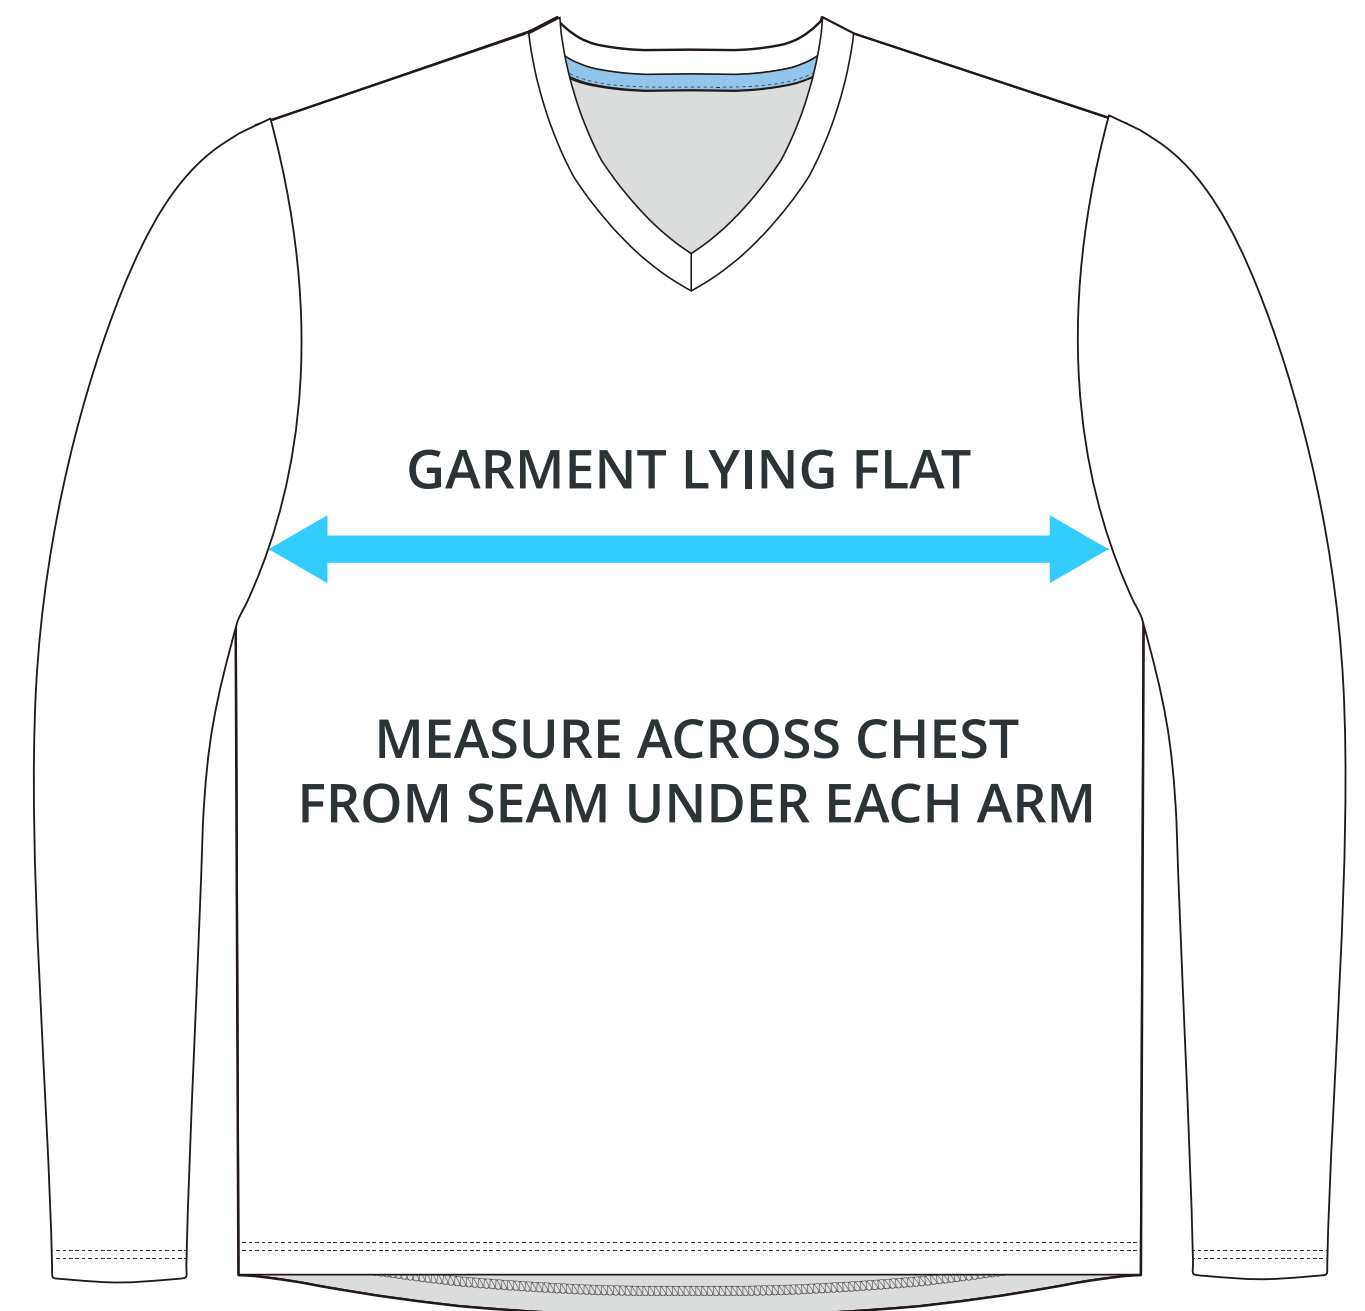

SIZING CHART

LONG SLEEVE V-NECK (WOMEN'S)

Part #: AW-TSS-735

ADULT SIZING

SIZING CHART(inches)	XS	S	M	L	XL	2XL	3XL	4XL
1/2 Chest	17.72	18.90	20.08	21.26	22.83	24.41	25.98	27.56
Front length (HSP)	25.79	26.57	27.36	28.15	28.94	29.72	30.51	31.30
Back length (HSP)	25.79	26.57	27.36	28.15	28.94	29.72	30.51	31.30

SIZING CHART(cm)	XS	S	M	L	XL	2XL	3XL	4XL
1/2 Chest	45.00	48.00	51.00	54.00	58.00	62.00	66.00	70.00
Front length (HSP)	65.50	67.50	69.50	71.50	73.50	75.50	77.50	79.50
Back length (HSP)	65.50	67.50	69.50	71.50	73.50	75.50	77.50	79.50

GIRLS SIZING

SIZING CHART(inches)	GXS	GS	GM	GL
1/2 Chest	14.57	15.35	16.14	16.93
Front length (HSP)	20.08	21.65	23.23	24.80
Back length (HSP)	20.08	21.65	23.23	24.80

SIZING CHART(cm)	GXS	GS	GM	GL
1/2 Chest	37.00	39.00	41.00	43.00
Front length (HSP)	51.00	55.00	59.00	63.00
Back length (HSP)	51.00	55.00	59.00	63.00

HALF CHEST FULL CHEST

To find your size, compare measurements with a similar garment that fits you well.