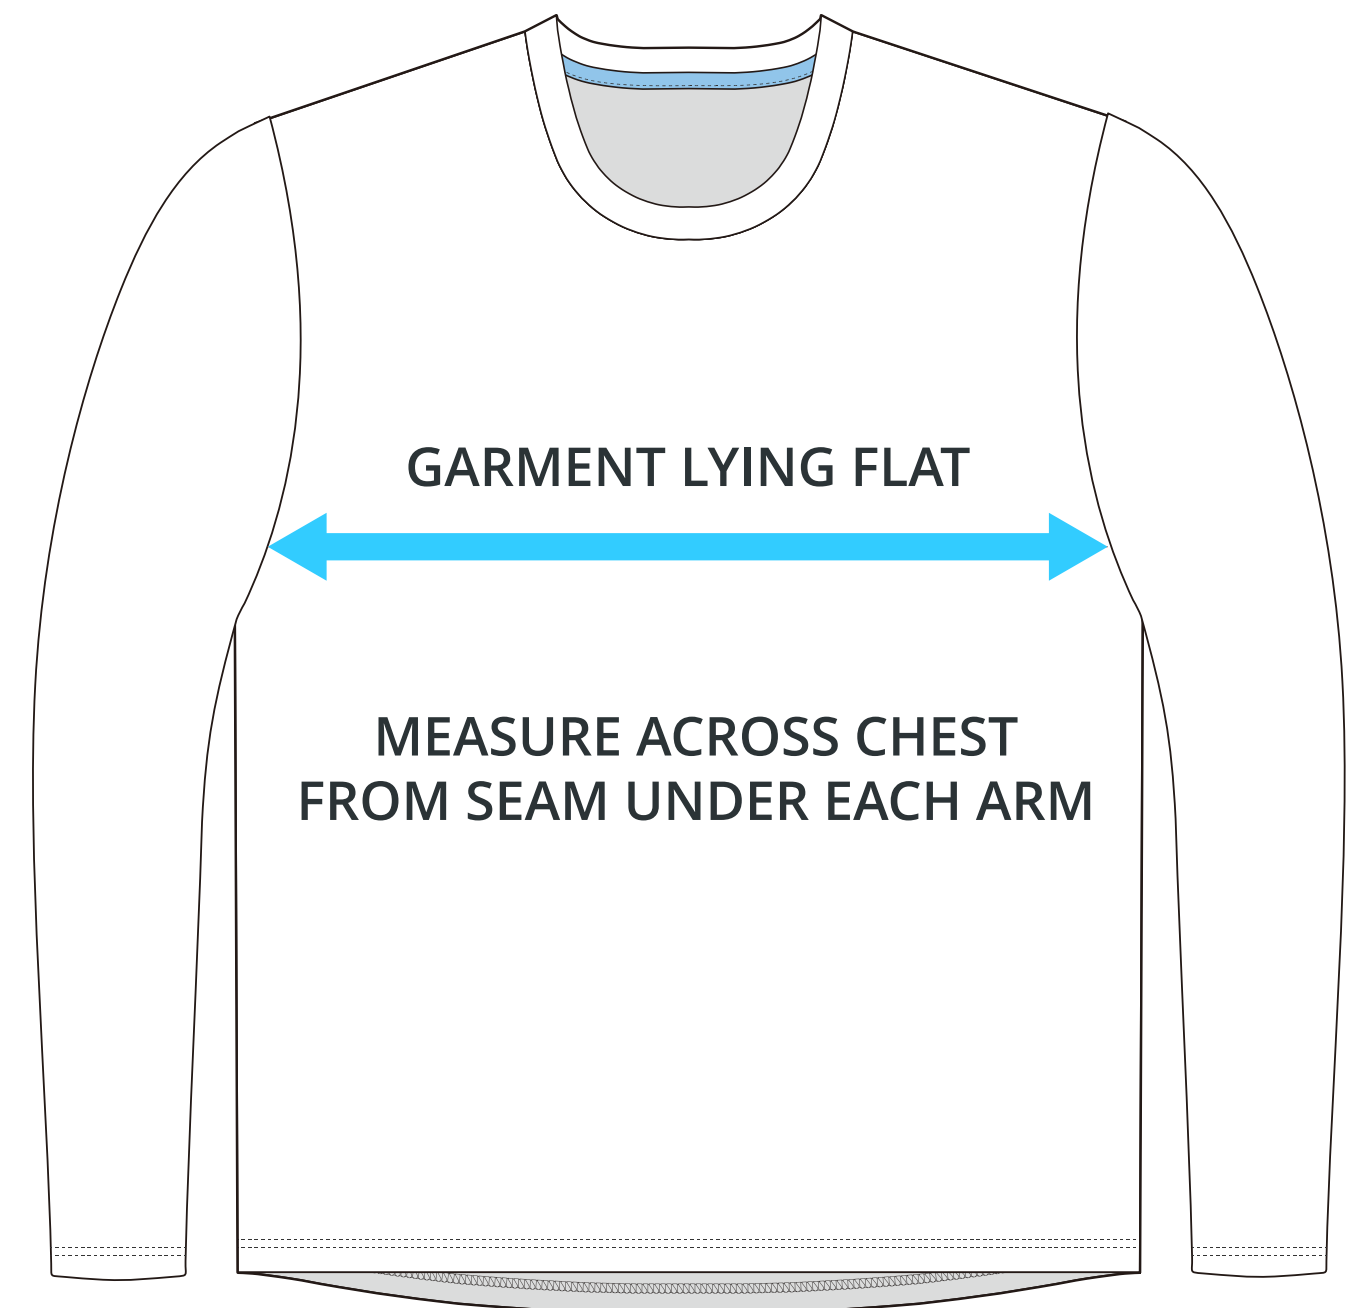

SIZING CHART

LONG SLEEVE CREW NECK (WOMEN'S)

Part #: AW-TSS-731

ADULT SIZING

SIZING CHART(inches)	XS	S	M	L	XL	2XL	3XL	4XL
1/2 Chest	17.72	18.90	20.08	21.26	22.83	24.41	25.98	27.56
Front length (HSP)	25.79	26.57	27.36	28.15	28.94	29.72	30.51	31.30
Back length (HSP)	25.79	26.57	27.36	28.15	28.94	29.72	30.51	31.30

SIZING CHART(cm)	XS	S	M	L	XL	2XL	3XL	4XL
1/2 Chest	45.00	48.00	51.00	54.00	58.00	62.00	66.00	70.00
Front length (HSP)	65.50	67.50	69.50	71.50	73.50	75.50	77.50	79.50
Back length (HSP)	65.50	67.50	69.50	71.50	73.50	75.50	77.50	79.50

GIRLS SIZING

SIZING CHART(inches)	GXS	GS	GM	GL
1/2 Chest	14.57	15.35	16.14	16.93
Front length (HSP)	20.08	21.65	23.23	24.80
Back length (HSP)	20.08	21.65	23.23	24.80

SIZING CHART(cm)	GXS	GS	GM	GL
1/2 Chest	37.00	39.00	41.00	43.00
Front length (HSP)	51.00	55.00	59.00	63.00
Back length (HSP)	51.00	55.00	59.00	63.00

HALF CHEST FULL CHEST

To find your size, compare measurements with a similar garment that fits you well.