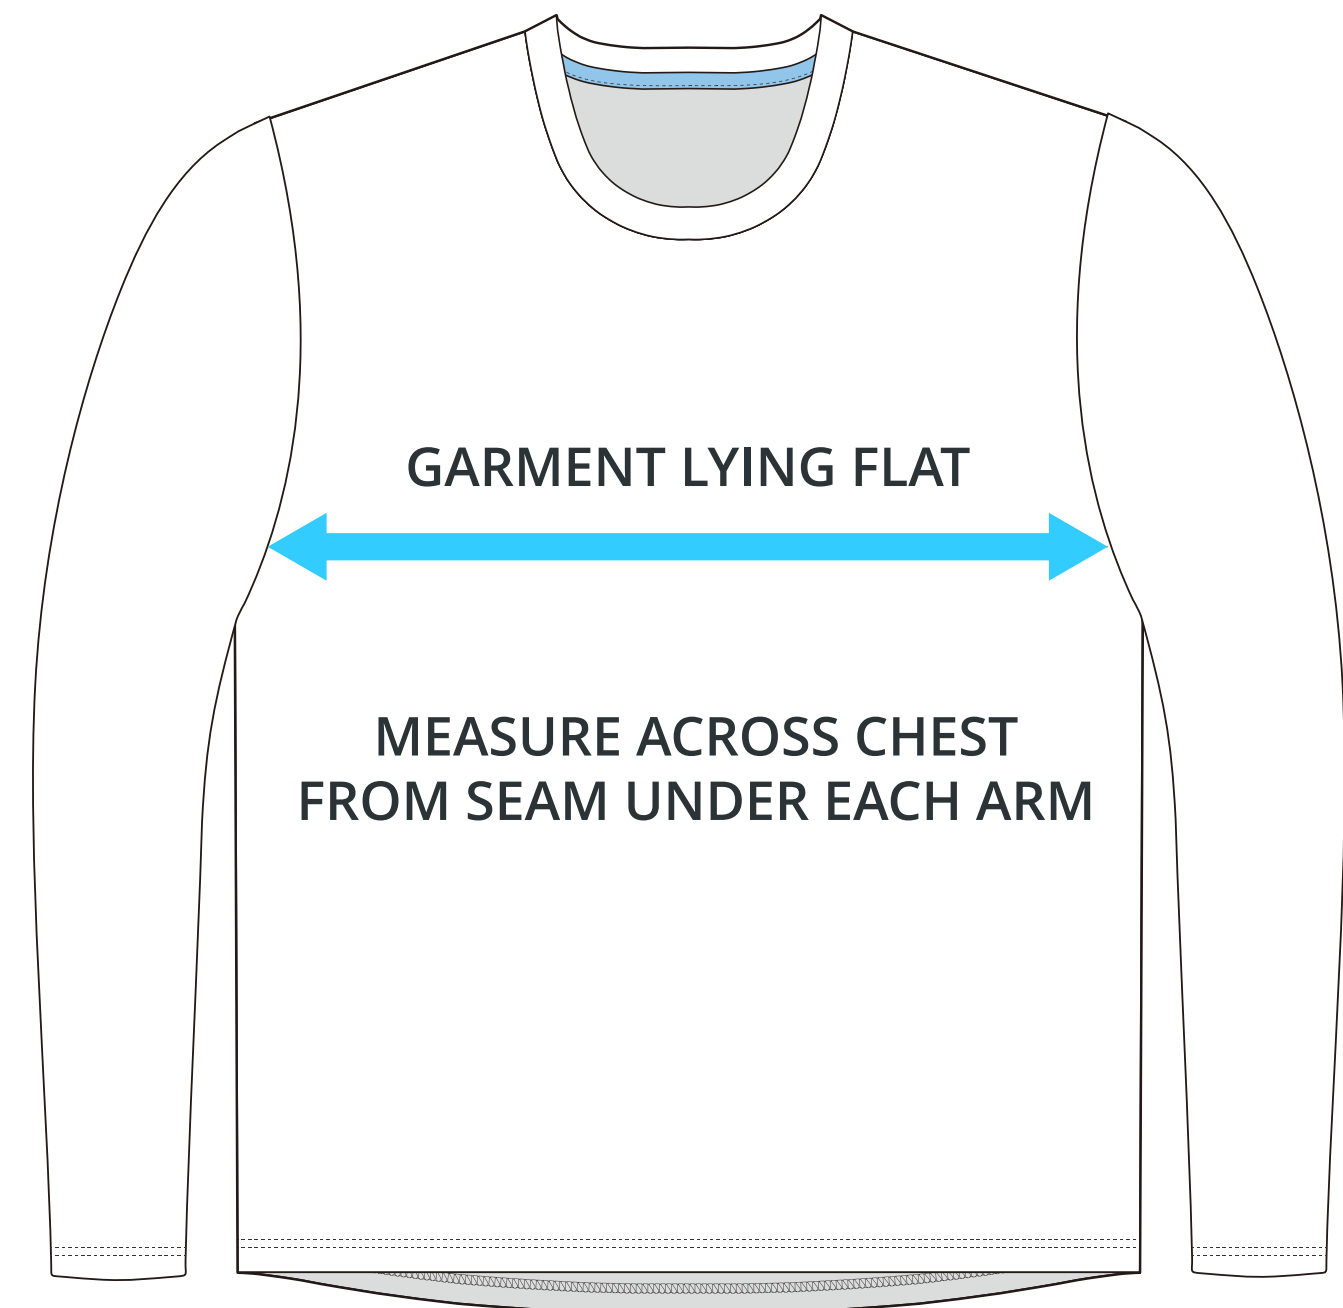

SIZING CHART

LONG SLEEVE CREW NECK (WOMEN'S)

Part #: AW-TSS-730

ADULT SIZING

SIZING CHART(inches)	XS	S	M	L	XL	2XL	3XL	4XL
1/2 Chest	17.72	18.90	20.08	21.26	22.83	24.41	25.98	27.56
Front length (HSP)	25.79	26.57	27.36	28.15	28.94	29.72	30.51	31.30
Back length (HSP)	25.79	26.57	27.36	28.15	28.94	29.72	30.51	31.30

SIZING CHART(cm)	XS	S	M	L	XL	2XL	3XL	4XL
1/2 Chest	45.00	48.00	51.00	54.00	58.00	62.00	66.00	70.00
Front length (HSP)	65.50	67.50	69.50	71.50	73.50	75.50	77.50	79.50
Back length (HSP)	65.50	67.50	69.50	71.50	73.50	75.50	77.50	79.50

GIRLS SIZING

SIZING CHART(inches)	GXS	GS	GM	GL
1/2 Chest	14.57	15.35	16.14	16.93
Front length (HSP)	20.08	21.65	23.23	24.80
Back length (HSP)	20.08	21.65	23.23	24.80

SIZING CHART(cm)	GXS	GS	GM	GL
1/2 Chest	37.00	39.00	41.00	43.00
Front length (HSP)	51.00	55.00	59.00	63.00
Back length (HSP)	51.00	55.00	59.00	63.00

HALF CHEST FULL CHEST

To find your size, compare measurements with a similar garment that fits you well.