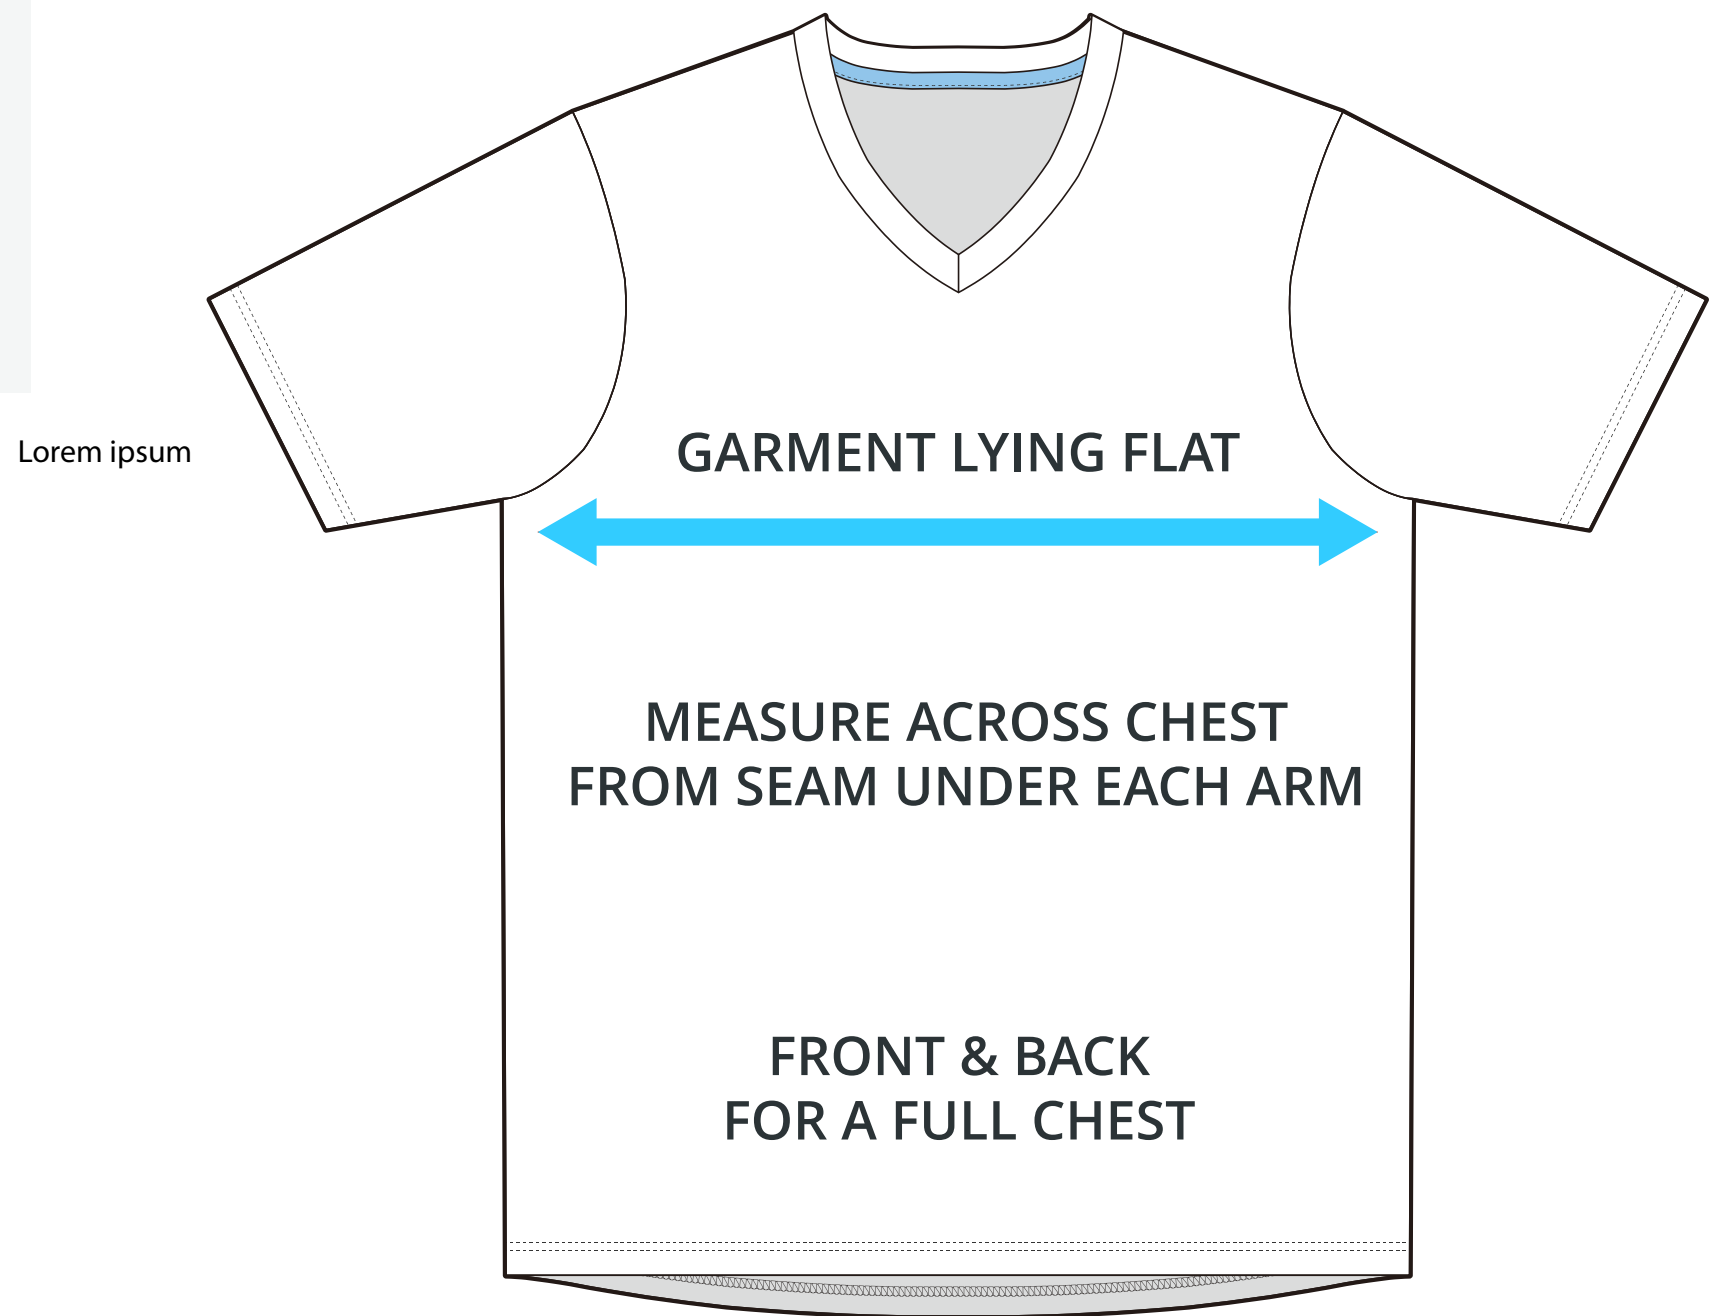

SIZING CHART

SHORT SLEEVE V-NECK (WOMEN'S)

Part #: AW-TSS-716

ADULT SIZING

SIZING CHART(inches)	XS	S	M	L	XL	2XL	3XL	4XL
1/2 Chest	17.72	18.90	20.08	21.26	22.83	24.41	25.98	27.56
Front length (HSP)	25.79	26.57	27.36	28.15	28.94	29.72	30.51	31.30
Back length (HSP)	25.79	26.57	27.36	28.15	28.94	29.72	30.51	31.30

SIZING CHART(cm)	XS	S	M	L	XL	2XL	3XL	4XL
1/2 Chest	45.00	48.00	51.00	54.00	58.00	62.00	66.00	70.00
Front length (HSP)	65.50	67.50	69.50	71.50	73.50	75.50	77.50	79.50
Back length (HSP)	65.50	67.50	69.50	71.50	73.50	75.50	77.50	79.50

GIRLS SIZING

SIZING CHART(inches)	GXS	GS	GM	GL
1/2 Chest	14.57	15.35	16.14	16.93
Front length (HSP)	20.08	21.65	23.23	24.80
Back length (HSP)	20.08	21.65	23.23	24.80

SIZING CHART(cm)	GXS	GS	GM	GL
1/2 Chest	37.00	39.00	41.00	43.00
Front length (HSP)	51.00	55.00	59.00	63.00
Back length (HSP)	51.00	55.00	59.00	63.00

HALF CHEST FULL CHEST

To find your size, compare measurements with a similar garment that fits you well.