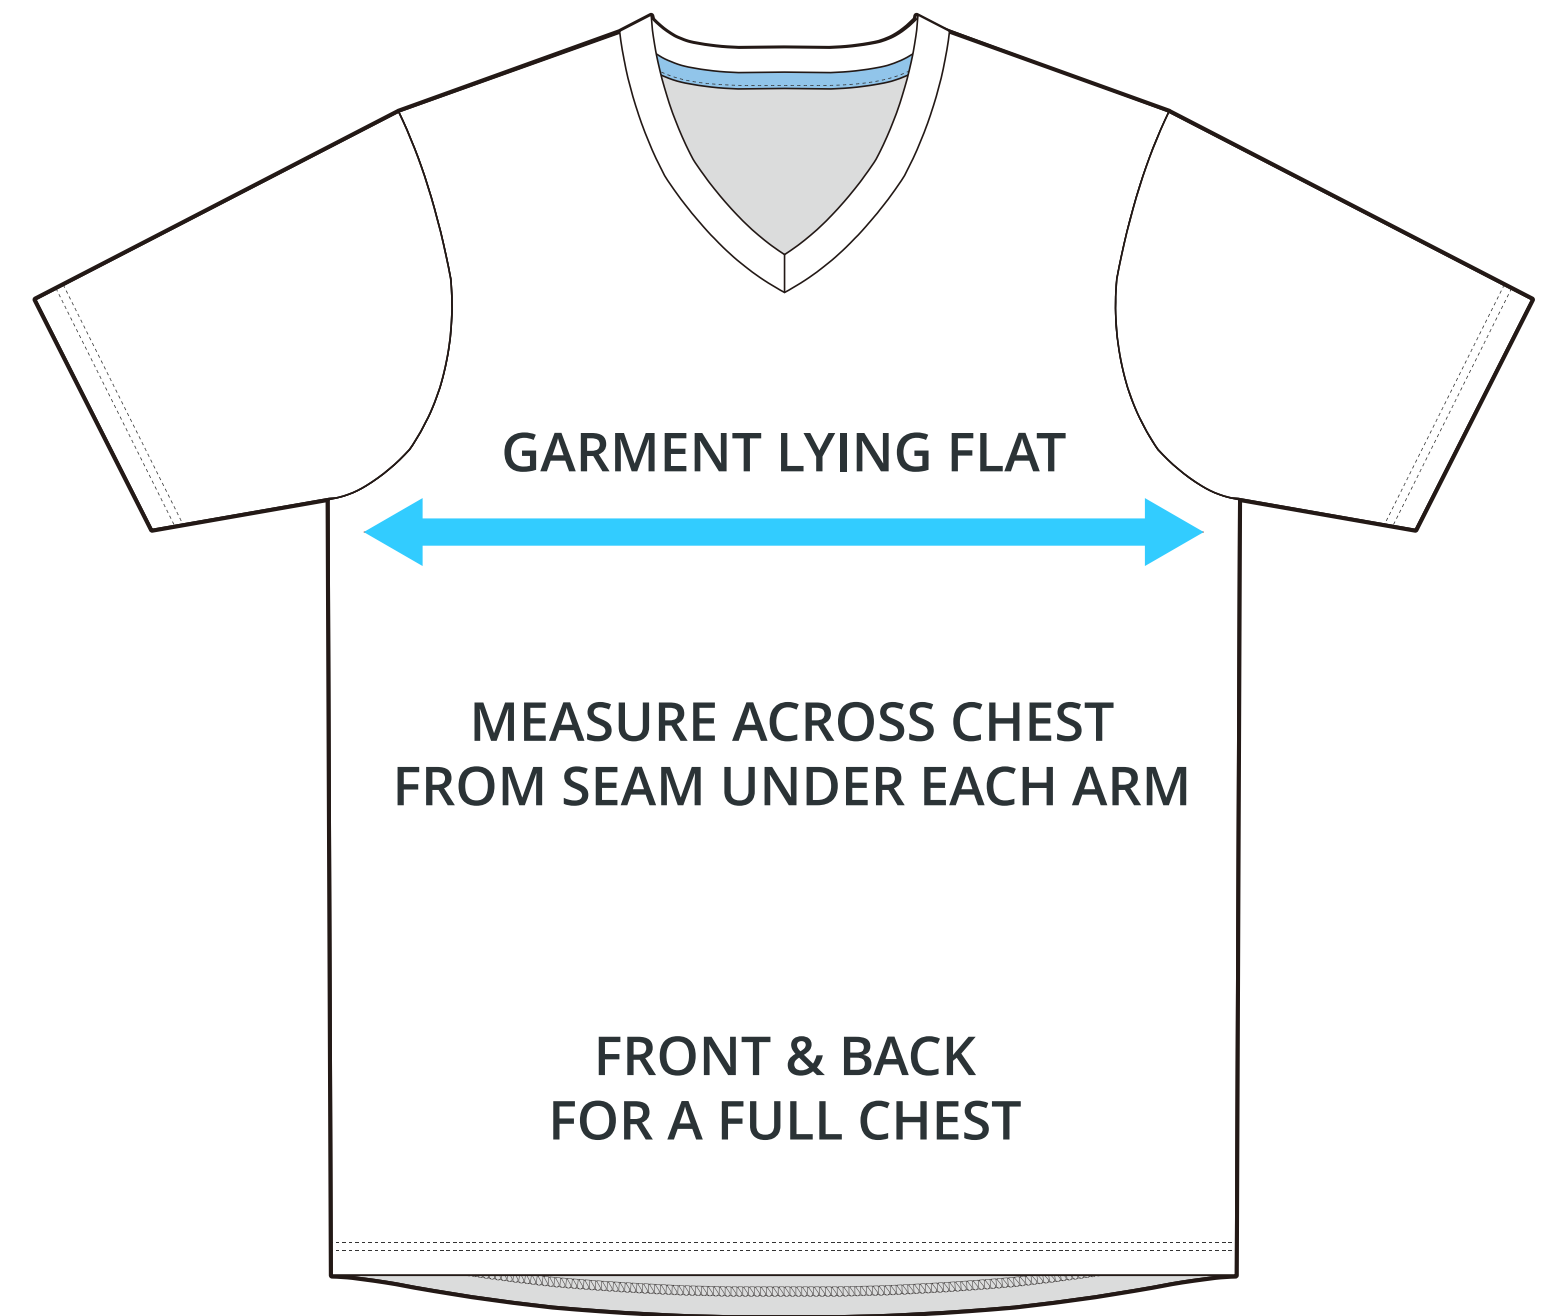

SIZING CHART

SHORT SLEEVE V-NECK (WOMEN'S)

Part #: AW-TSS-715

ADULT SIZING

SIZING CHART(inches)	XS	S	M	L	XL	2XL	3XL	4XL
1/2 Chest	17.72	18.90	20.08	21.26	22.83	24.41	25.98	27.56
Front length (HSP)	25.79	26.57	27.36	28.15	28.94	29.72	30.51	31.30
Back length (HSP)	25.79	26.57	27.36	28.15	28.94	29.72	30.51	31.30

SIZING CHART(cm)	XS	S	M	L	XL	2XL	3XL	4XL
1/2 Chest	45.00	48.00	51.00	54.00	58.00	62.00	66.00	70.00
Front length (HSP)	65.50	67.50	69.50	71.50	73.50	75.50	77.50	79.50
Back length (HSP)	65.50	67.50	69.50	71.50	73.50	75.50	77.50	79.50

GIRLS SIZING

SIZING CHART(inches)	GXS	GS	GM	GL
1/2 Chest	14.57	15.35	16.14	16.93
Front length (HSP)	20.08	21.65	23.23	24.80
Back length (HSP)	20.08	21.65	23.23	24.80

SIZING CHART(cm)	GXS	GS	GM	GL
1/2 Chest	37.00	39.00	41.00	43.00
Front length (HSP)	51.00	55.00	59.00	63.00
Back length (HSP)	51.00	55.00	59.00	63.00

HALF CHEST FULL CHEST

To find your size, compare measurements with a similar garment that fits you well.