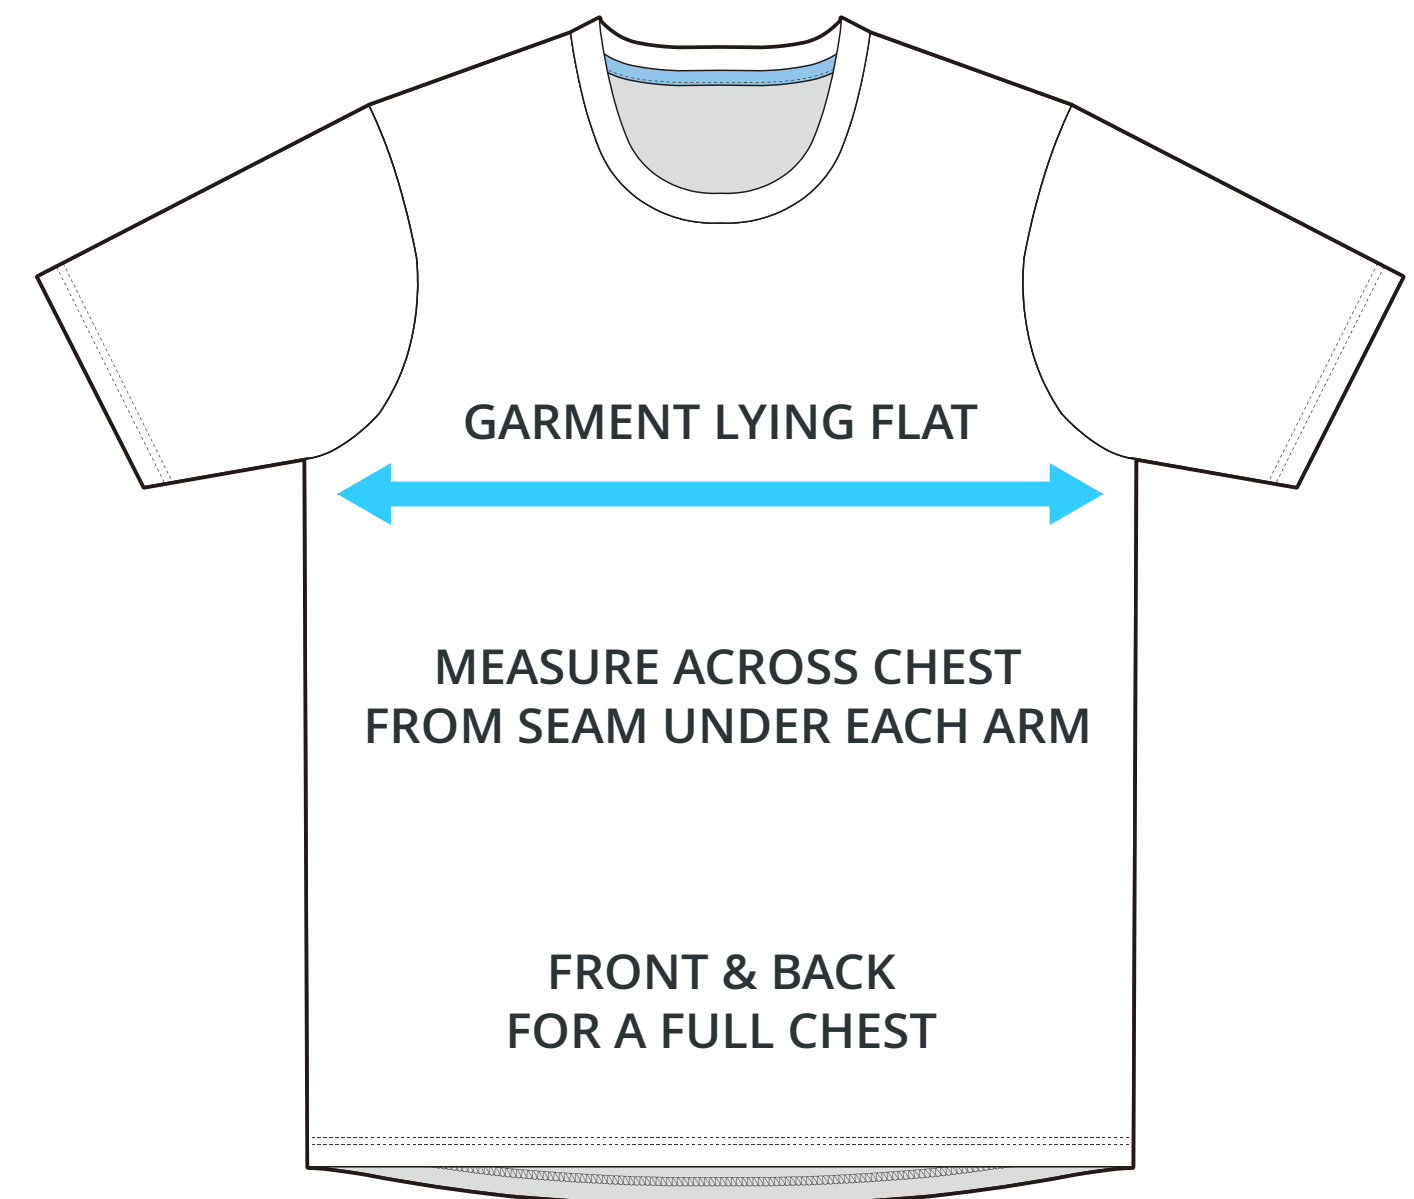

SIZING CHART

SHORT SLEEVE CREW NECK (WOMEN'S)

Part #: AW-TSS-711

ADULT SIZING

SIZING CHART(inches)	XS	S	M	L	XL	2XL	3XL	4XL
1/2 Chest	17.72	18.90	20.08	21.26	22.83	24.41	25.98	27.56
Front length (HSP)	25.79	26.57	27.36	28.15	28.94	29.72	30.51	31.30
Back length (HSP)	25.79	26.57	27.36	28.15	28.94	29.72	30.51	31.30

SIZING CHART(cm)	XS	S	M	L	XL	2XL	3XL	4XL
1/2 Chest	45.00	48.00	51.00	54.00	58.00	62.00	66.00	70.00
Front length (HSP)	65.50	67.50	69.50	71.50	73.50	75.50	77.50	79.50
Back length (HSP)	65.50	67.50	69.50	71.50	73.50	75.50	77.50	79.50

GIRLS SIZING

SIZING CHART(inches)	GXS	GS	GM	GL
1/2 Chest	14.57	15.35	16.14	16.93
Front length (HSP)	20.08	21.65	23.23	24.80
Back length (HSP)	20.08	21.65	23.23	24.80

SIZING CHART(cm)	GXS	GS	GM	GL
1/2 Chest	37.00	39.00	41.00	43.00
Front length (HSP)	51.00	55.00	59.00	63.00
Back length (HSP)	51.00	55.00	59.00	63.00

HALF CHEST FULL CHEST

To find your size, compare measurements with a similar garment that fits you well.