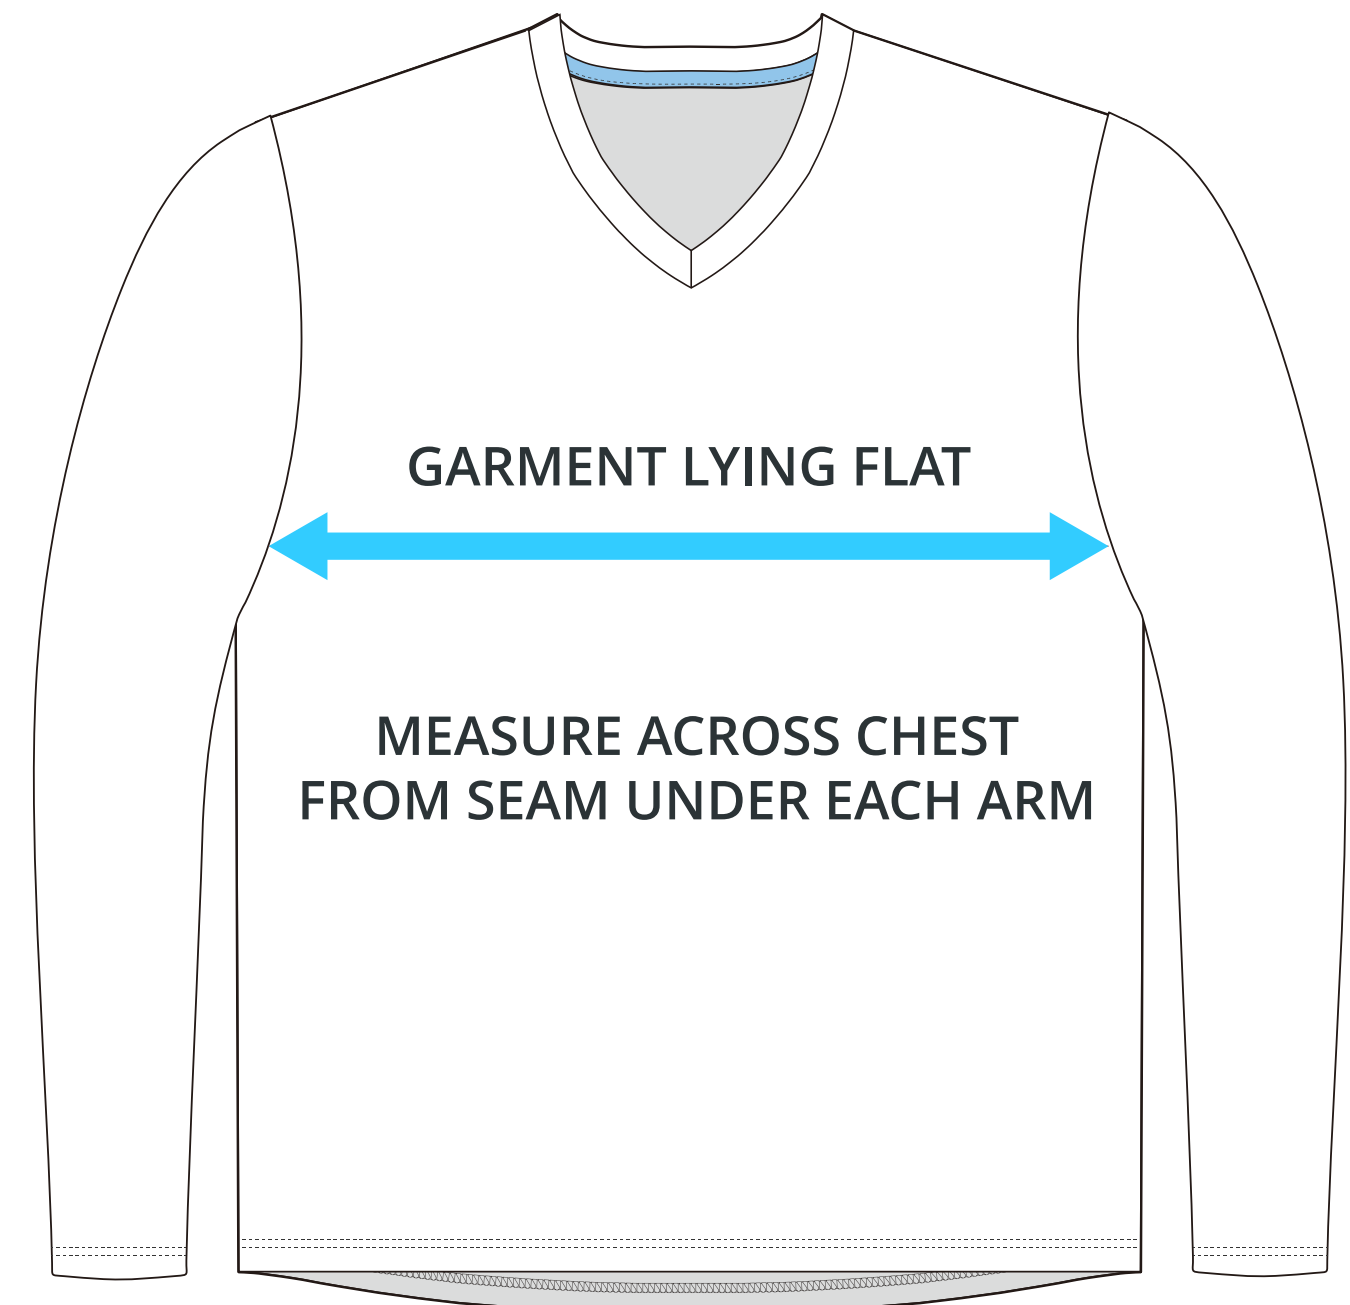

SIZING CHART

LONG SLEEVE V-NECK

Part #: AW-TSS-636

ADULT SIZING

SIZING CHART(inches)	S	M	L	XL	2XL	3XL	4XL
1/2 Chest	21.06	22.05	23.03	24.41	25.98	26.97	27.95
Front length (HSP)	27.95	28.94	29.92	30.91	31.89	32.87	33.86
Back length (HSP)	29.53	30.51	31.50	32.68	33.46	34.45	35.43

SIZING CHART(cm)	S	M	L	XL	2XL	3XL	4XL
1/2 Chest	53.50	56.00	58.50	62.00	66.00	68.50	71.00
Front length (HSP)	71.00	73.50	76.00	78.50	81.00	83.50	86.00
Back length (HSP)	75.00	77.50	80.00	83.00	85.00	87.50	90.00

YOUTH SIZING

SIZING CHART(inches)	YXS	YS	YM	YL	YXL
1/2 Chest	14.57	15.55	16.54	17.91	19.49
Front length (HSP)	18.11	19.49	21.26	23.03	25.00
Back length (HSP)	19.29	20.87	22.24	24.21	26.18

SIZING CHART(cm)	YXS	YS	YM	YL	YXL
1/2 Chest	37.00	39.50	42.00	45.50	49.50
Front length (HSP)	46.00	49.50	54.00	58.50	63.50
Back length (HSP)	49.00	53.00	56.50	61.50	66.50

HALF CHEST FULL CHEST

To find your size, compare measurements with a similar garment that fits you well.