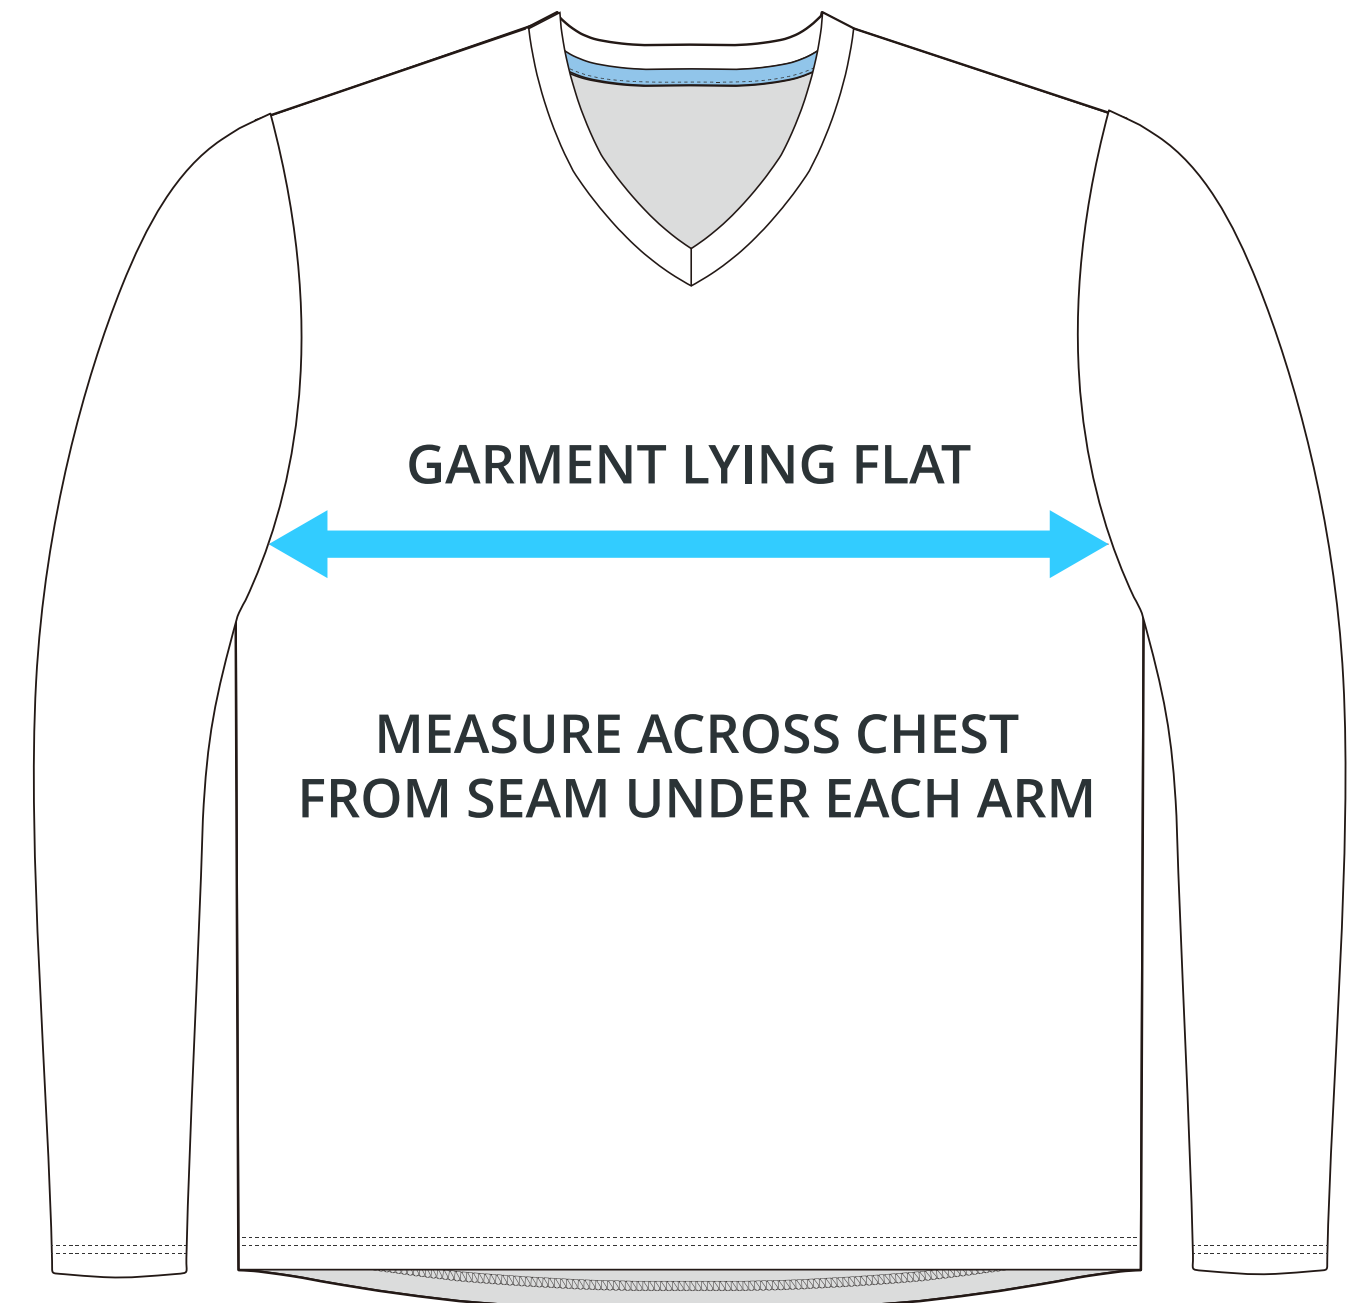

SIZING CHART

LONG SLEEVE V-NECK

Part #: AW-TSS-635

ADULT SIZING

SIZING CHART(inches)	S	M	L	XL	2XL	3XL	4XL
1/2 Chest	21.06	22.05	23.03	24.41	25.98	26.97	27.95
Front length (HSP)	27.95	28.94	29.92	30.91	31.89	32.87	33.86
Back length (HSP)	29.53	30.51	31.50	32.68	33.46	34.45	35.43

SIZING CHART(cm)	S	M	L	XL	2XL	3XL	4XL
1/2 Chest	53.50	56.00	58.50	62.00	66.00	68.50	71.00
Front length (HSP)	71.00	73.50	76.00	78.50	81.00	83.50	86.00
Back length (HSP)	75.00	77.50	80.00	83.00	85.00	87.50	90.00

YOUTH SIZING

SIZING CHART(inches)	YXS	YS	YM	YL	YXL
1/2 Chest	14.57	15.55	16.54	17.91	19.49
Front length (HSP)	18.11	19.49	21.26	23.03	25.00
Back length (HSP)	19.29	20.87	22.24	24.21	26.18

SIZING CHART(cm)	YXS	YS	YM	YL	YXL
1/2 Chest	37.00	39.50	42.00	45.50	49.50
Front length (HSP)	46.00	49.50	54.00	58.50	63.50
Back length (HSP)	49.00	53.00	56.50	61.50	66.50

HALF CHEST FULL CHEST

To find your size, compare measurements with a similar garment that fits you well.