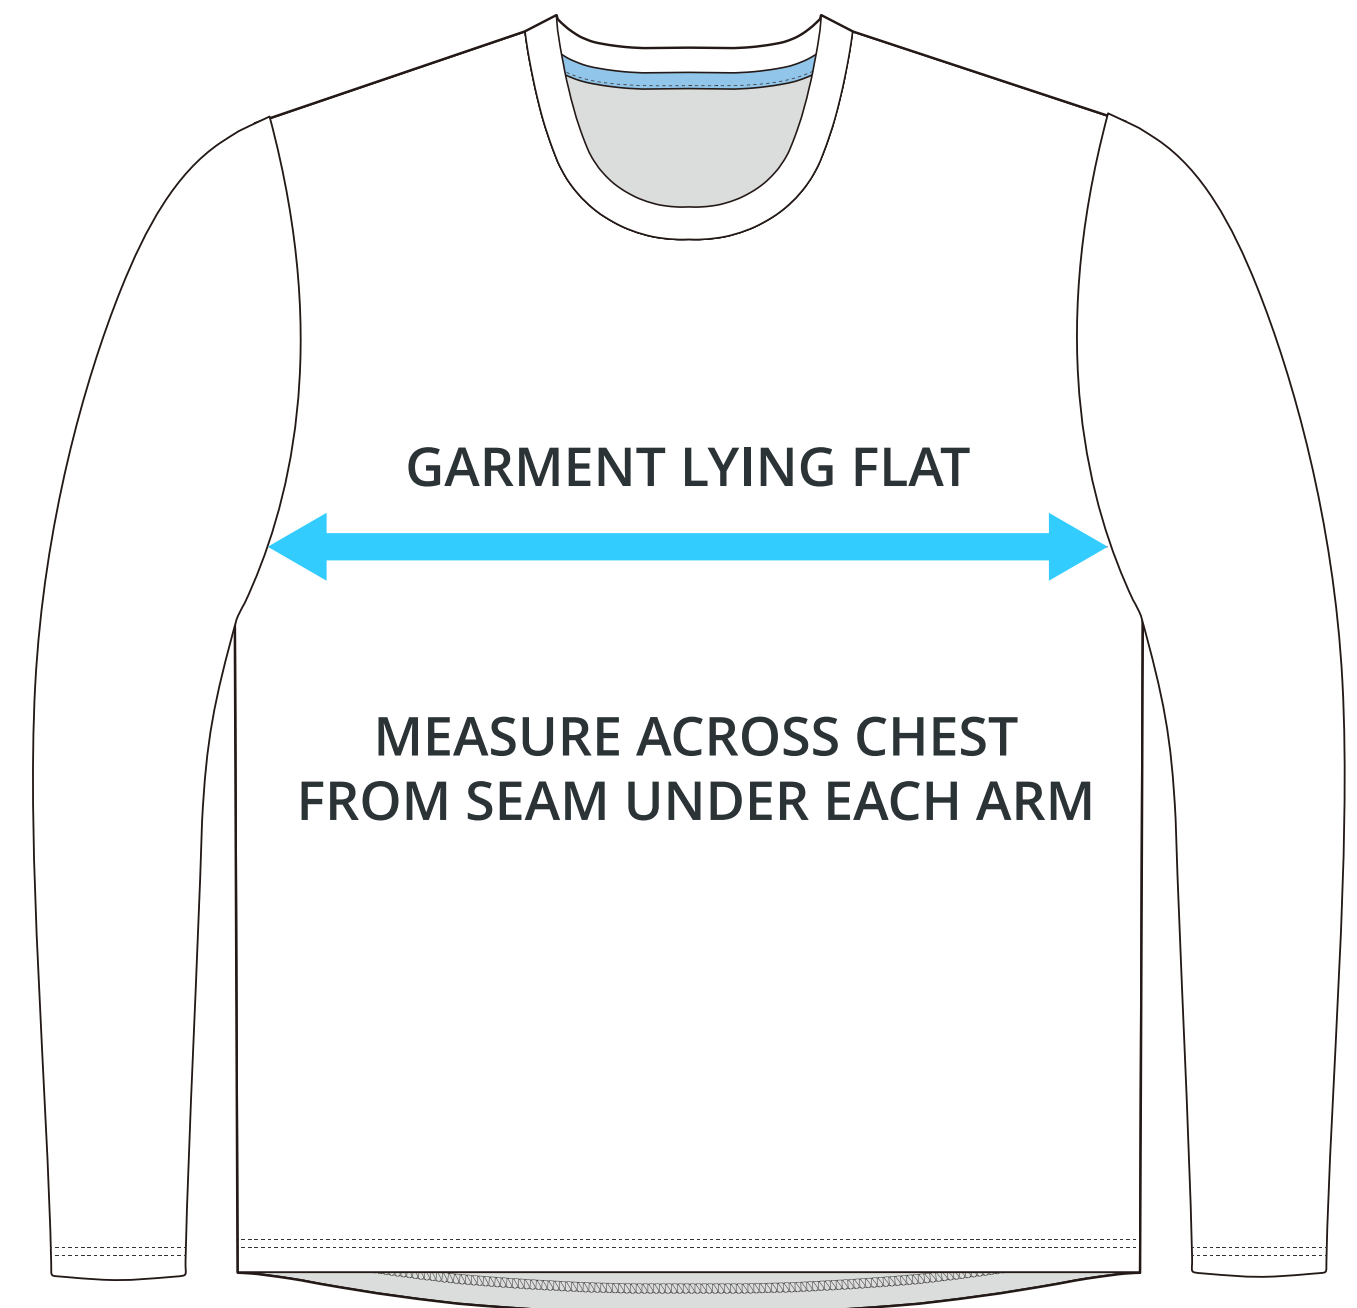

SIZING CHART

LONG SLEEVE CREW NECK

Part #: AW-TSS-631

ADULT SIZING

SIZING CHART(inches)	S	M	L	XL	2XL	3XL	4XL
1/2 Chest	21.06	22.05	23.03	24.41	25.98	26.97	27.95
Front length (HSP)	27.95	28.94	29.92	30.91	31.89	32.87	33.86
Back length (HSP)	29.53	30.51	31.50	32.68	33.46	34.45	35.43

SIZING CHART(cm)	S	M	L	XL	2XL	3XL	4XL
1/2 Chest	53.50	56.00	58.50	62.00	66.00	68.50	71.00
Front length (HSP)	71.00	73.50	76.00	78.50	81.00	83.50	86.00
Back length (HSP)	75.00	77.50	80.00	83.00	85.00	87.50	90.00

YOUTH SIZING

SIZING CHART(inches)	YXS	YS	YM	YL	YXL
1/2 Chest	14.57	15.55	16.54	17.91	19.49
Front length (HSP)	18.11	19.49	21.26	23.03	25.00
Back length (HSP)	19.29	20.87	22.24	24.21	26.18

SIZING CHART(cm)	YXS	YS	YM	YL	YXL
1/2 Chest	37.00	39.50	42.00	45.50	49.50
Front length (HSP)	46.00	49.50	54.00	58.50	63.50
Back length (HSP)	49.00	53.00	56.50	61.50	66.50

HALF CHEST FULL CHEST

To find your size, compare measurements with a similar garment that fits you well.