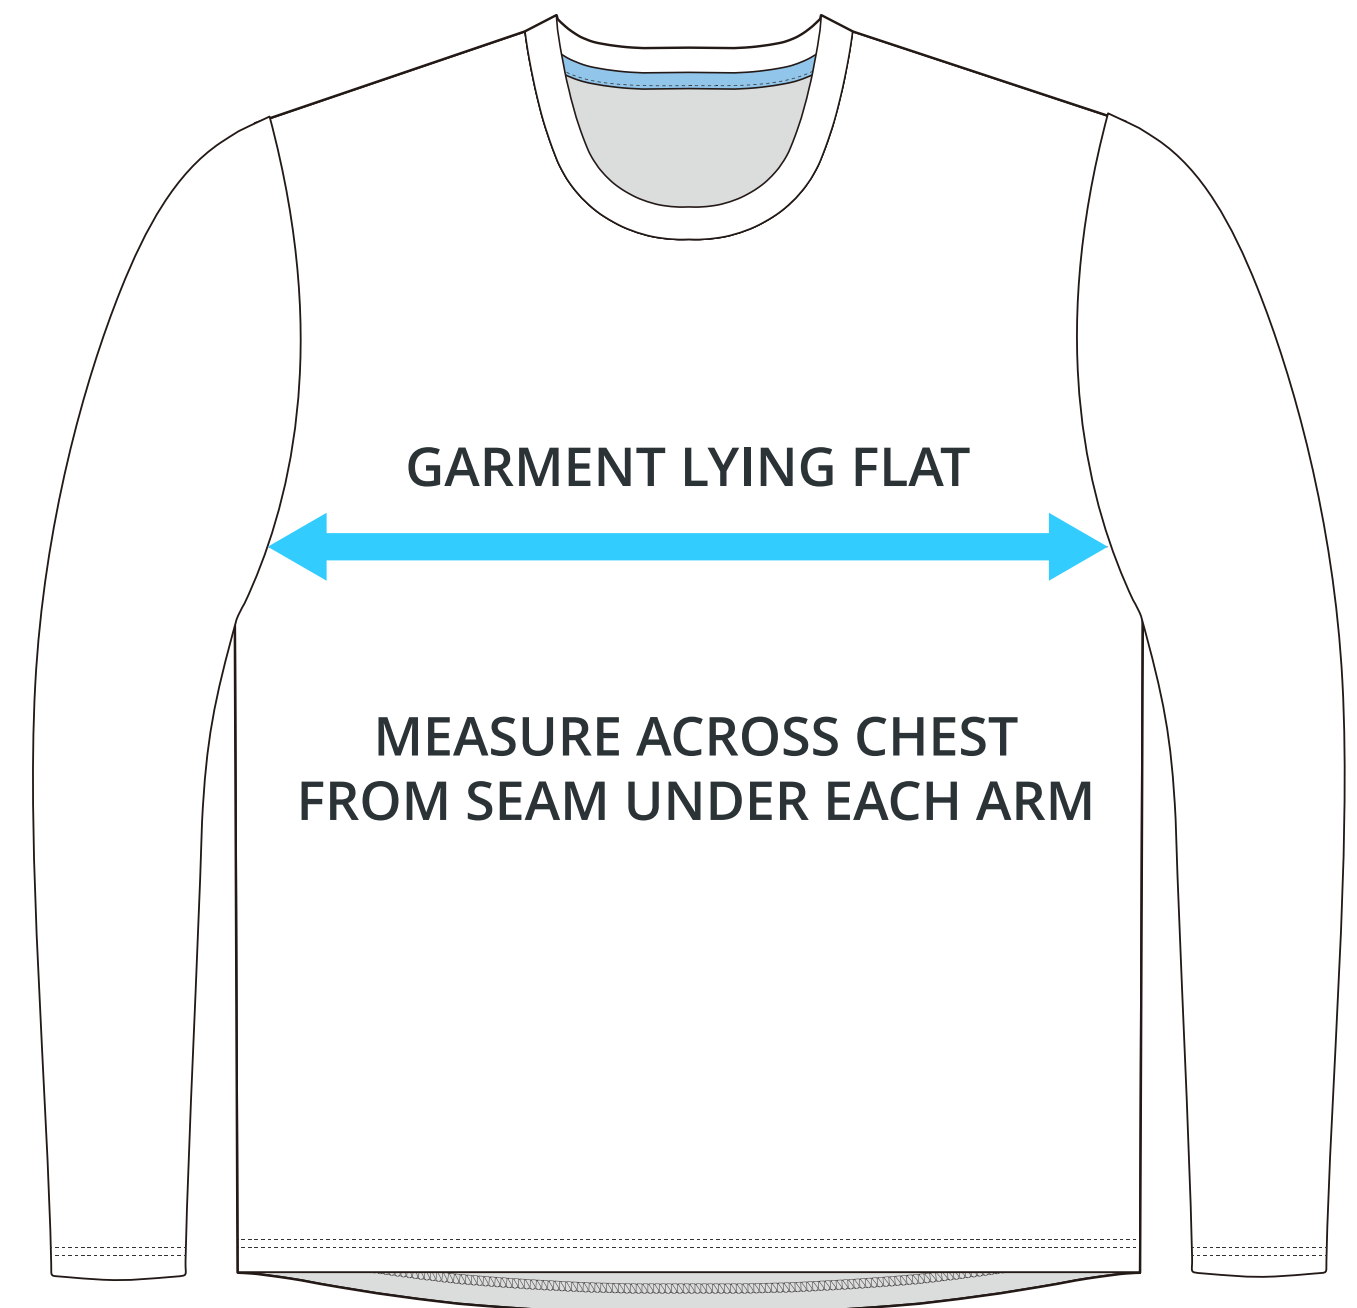

SIZING CHART

LONG SLEEVE CREW NECK

Part #: AW-TSS-630

ADULT SIZING

SIZING CHART(inches)	S	M	L	XL	2XL	3XL	4XL
1/2 Chest	21.06	22.05	23.03	24.41	25.98	26.97	27.95
Front length (HSP)	27.95	28.94	29.92	30.91	31.89	32.87	33.86
Back length (HSP)	29.53	30.51	31.50	32.68	33.46	34.45	35.43

SIZING CHART(cm)	S	M	L	XL	2XL	3XL	4XL
1/2 Chest	53.50	56.00	58.50	62.00	66.00	68.50	71.00
Front length (HSP)	71.00	73.50	76.00	78.50	81.00	83.50	86.00
Back length (HSP)	75.00	77.50	80.00	83.00	85.00	87.50	90.00

YOUTH SIZING

SIZING CHART(inches)	YXS	YS	YM	YL	YXL
1/2 Chest	14.57	15.55	16.54	17.91	19.49
Front length (HSP)	18.11	19.49	21.26	23.03	25.00
Back length (HSP)	19.29	20.87	22.24	24.21	26.18

SIZING CHART(cm)	YXS	YS	YM	YL	YXL
1/2 Chest	37.00	39.50	42.00	45.50	49.50
Front length (HSP)	46.00	49.50	54.00	58.50	63.50
Back length (HSP)	49.00	53.00	56.50	61.50	66.50

HALF CHEST FULL CHEST

To find your size, compare measurements with a similar garment that fits you well.