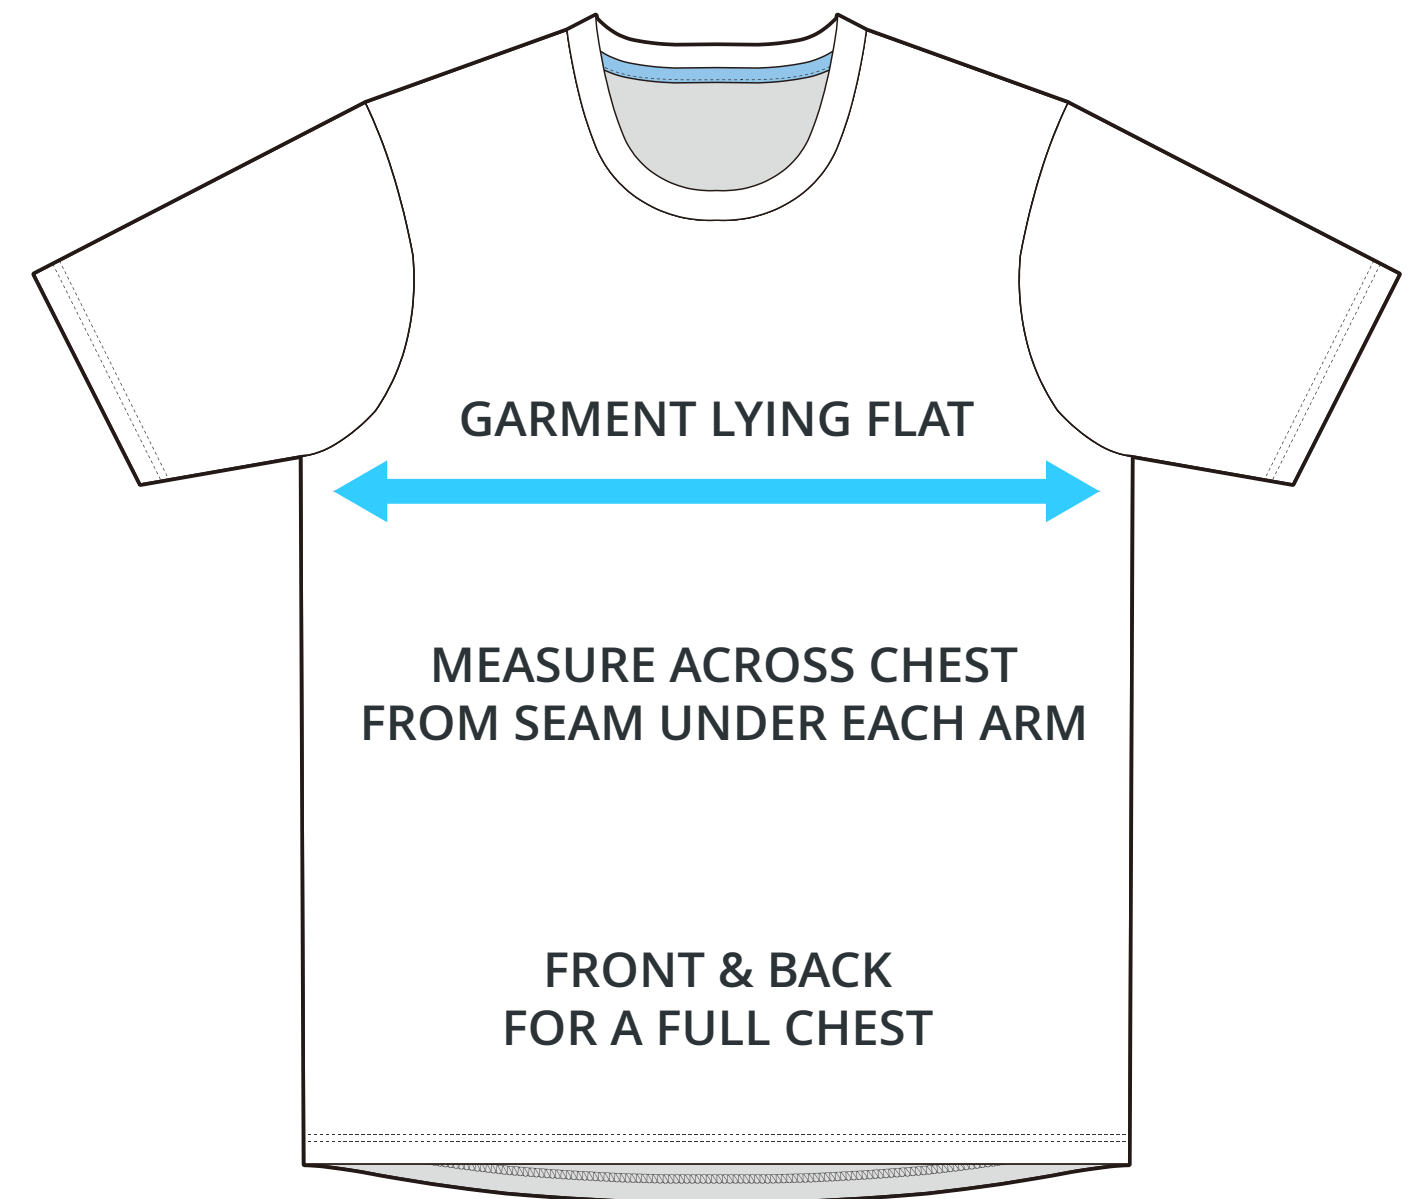

SIZING CHART

SHORT SLEEVE V-NECK

Part #: AW-TSS-616

ADULT SIZING

SIZING CHART(inches)	S	M	L	XL	2XL	3XL	4XL
1/2 Chest	21.06	22.05	23.03	24.41	25.98	26.97	27.95
Front length (HSP)	27.95	28.94	29.92	30.91	31.89	32.87	33.86
Back length (HSP)	29.53	30.51	31.50	32.68	33.46	34.45	35.43

SIZING CHART(cm)	S	M	L	XL	2XL	3XL	4XL
1/2 Chest	53.50	56.00	58.50	62.00	66.00	68.50	71.00
Front length (HSP)	71.00	73.50	76.00	78.50	81.00	83.50	86.00
Back length (HSP)	75.00	77.50	80.00	83.00	85.00	87.50	90.00

YOUTH SIZING

SIZING CHART(inches)	YXS	YS	YM	YL	YXL
1/2 Chest	14.57	15.55	16.54	17.91	19.49
Front length (HSP)	18.11	19.49	21.26	23.03	25.00
Back length (HSP)	19.29	20.87	22.24	24.21	26.18

SIZING CHART(cm)	YXS	YS	YM	YL	YXL
1/2 Chest	37.00	39.50	42.00	45.50	49.50
Front length (HSP)	46.00	49.50	54.00	58.50	63.50
Back length (HSP)	49.00	53.00	56.50	61.50	66.50

HALF CHEST FULL CHEST

To find your size, compare measurements with a similar garment that fits you well.