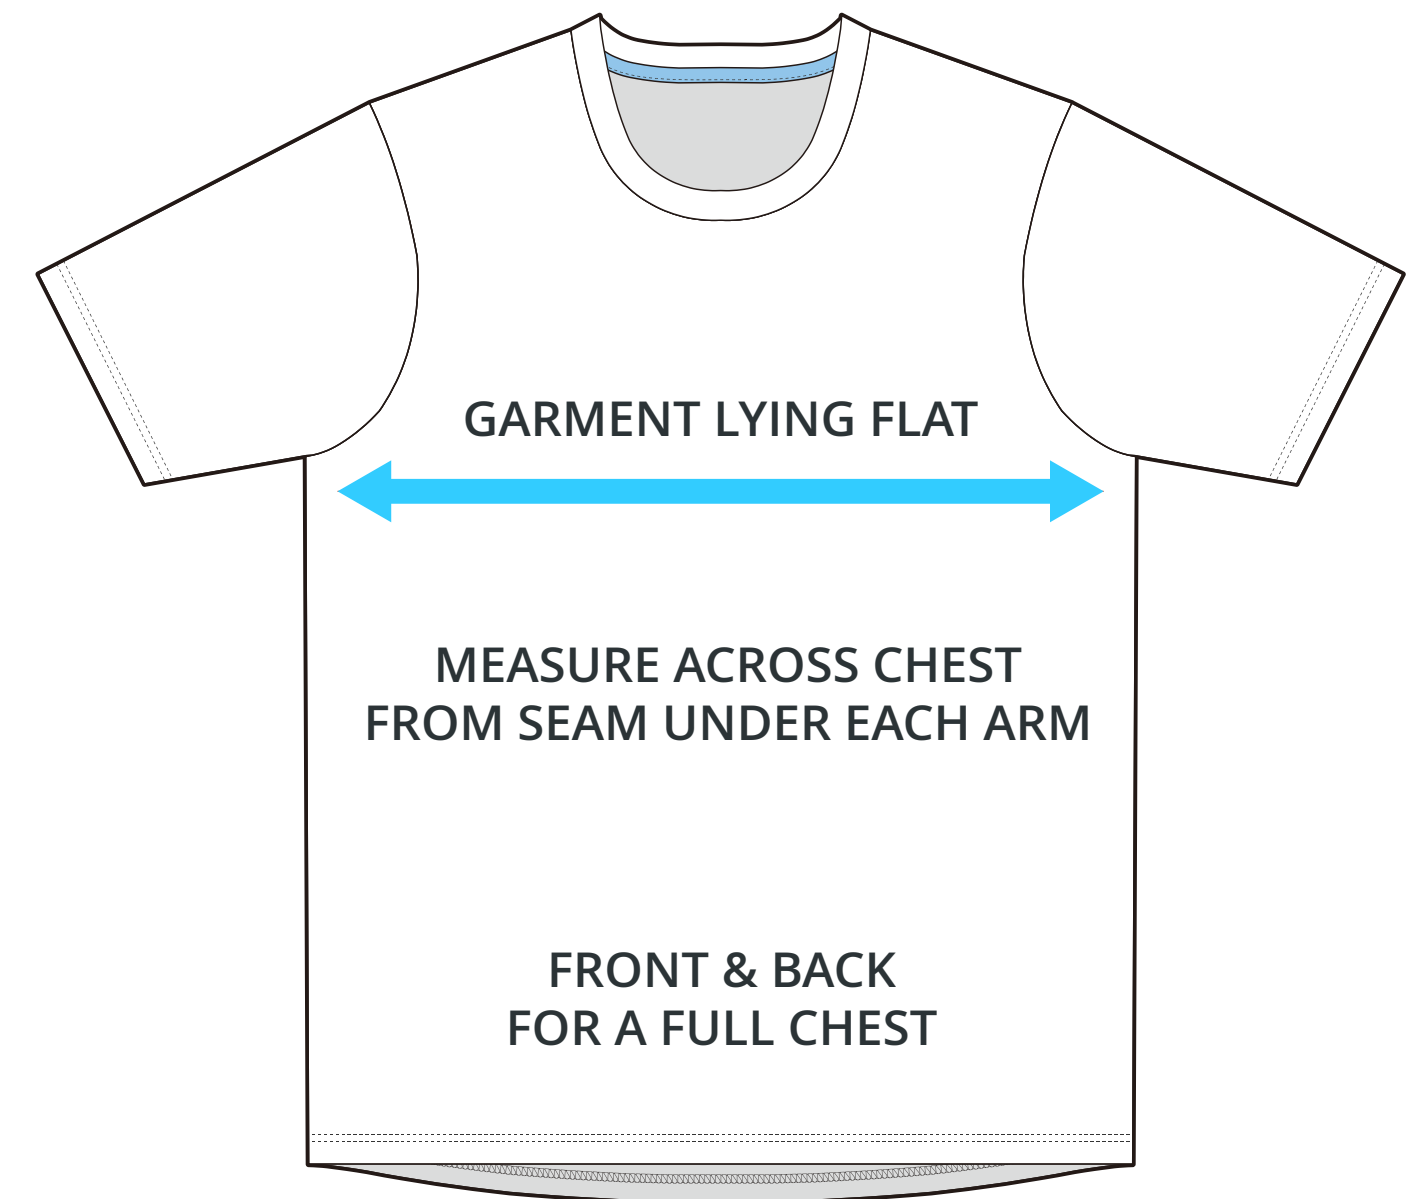

SIZING CHART

SHORT SLEEVE V-NECK

Part #: AW-TSS-615

ADULT SIZING

SIZING CHART(inches)	S	M	L	XL	2XL	3XL	4XL
1/2 Chest	21.06	22.05	23.03	24.41	25.98	26.97	27.95
Front length (HSP)	27.95	28.94	29.92	30.91	31.89	32.87	33.86
Back length (HSP)	29.53	30.51	31.50	32.68	33.46	34.45	35.43

SIZING CHART(cm)	S	M	L	XL	2XL	3XL	4XL
1/2 Chest	53.50	56.00	58.50	62.00	66.00	68.50	71.00
Front length (HSP)	71.00	73.50	76.00	78.50	81.00	83.50	86.00
Back length (HSP)	75.00	77.50	80.00	83.00	85.00	87.50	90.00

YOUTH SIZING

SIZING CHART(inches)	YXS	YS	YM	YL	YXL
1/2 Chest	14.57	15.55	16.54	17.91	19.49
Front length (HSP)	18.11	19.49	21.26	23.03	25.00
Back length (HSP)	19.29	20.87	22.24	24.21	26.18

SIZING CHART(cm)	YXS	YS	YM	YL	YXL
1/2 Chest	37.00	39.50	42.00	45.50	49.50
Front length (HSP)	46.00	49.50	54.00	58.50	63.50
Back length (HSP)	49.00	53.00	56.50	61.50	66.50

HALF CHEST FULL CHEST

To find your size, compare measurements with a similar garment that fits you well.