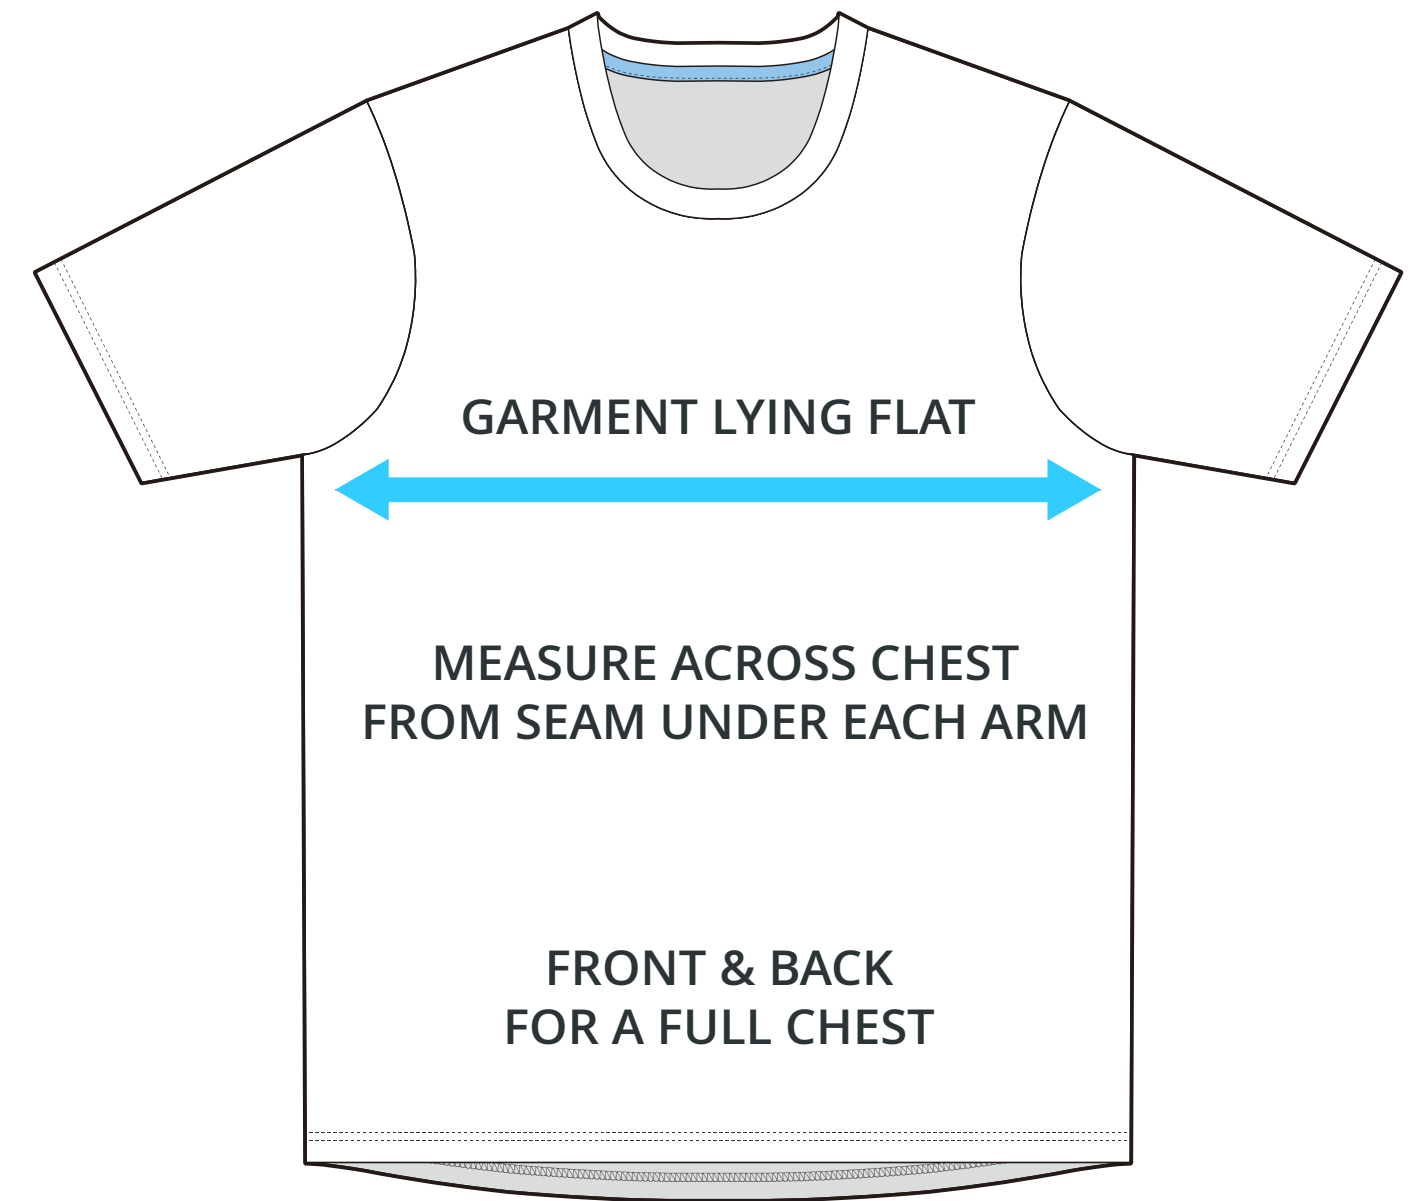

SIZING CHART

SHORT SLEEVE CREW NECK

Part #: AW-TSS-611

ADULT SIZING

SIZING CHART(inches)	S	M	L	XL	2XL	3XL	4XL
1/2 Chest	21.06	22.05	23.03	24.41	25.98	26.97	27.95
Front length (HSP)	27.95	28.94	29.92	30.91	31.89	32.87	33.86
Back length (HSP)	29.53	30.51	31.50	32.68	33.46	34.45	35.43

SIZING CHART(cm)	S	M	L	XL	2XL	3XL	4XL
1/2 Chest	53.50	56.00	58.50	62.00	66.00	68.50	71.00
Front length (HSP)	71.00	73.50	76.00	78.50	81.00	83.50	86.00
Back length (HSP)	75.00	77.50	80.00	83.00	85.00	87.50	90.00

YOUTH SIZING

SIZING CHART(inches)	YXS	YS	YM	YL	YXL
1/2 Chest	14.57	15.55	16.54	17.91	19.49
Front length (HSP)	18.11	19.49	21.26	23.03	25.00
Back length (HSP)	19.29	20.87	22.24	24.21	26.18

SIZING CHART(cm)	YXS	YS	YM	YL	YXL
1/2 Chest	37.00	39.50	42.00	45.50	49.50
Front length (HSP)	46.00	49.50	54.00	58.50	63.50
Back length (HSP)	49.00	53.00	56.50	61.50	66.50

HALF CHEST FULL CHEST

To find your size, compare measurements with a similar garment that fits you well.