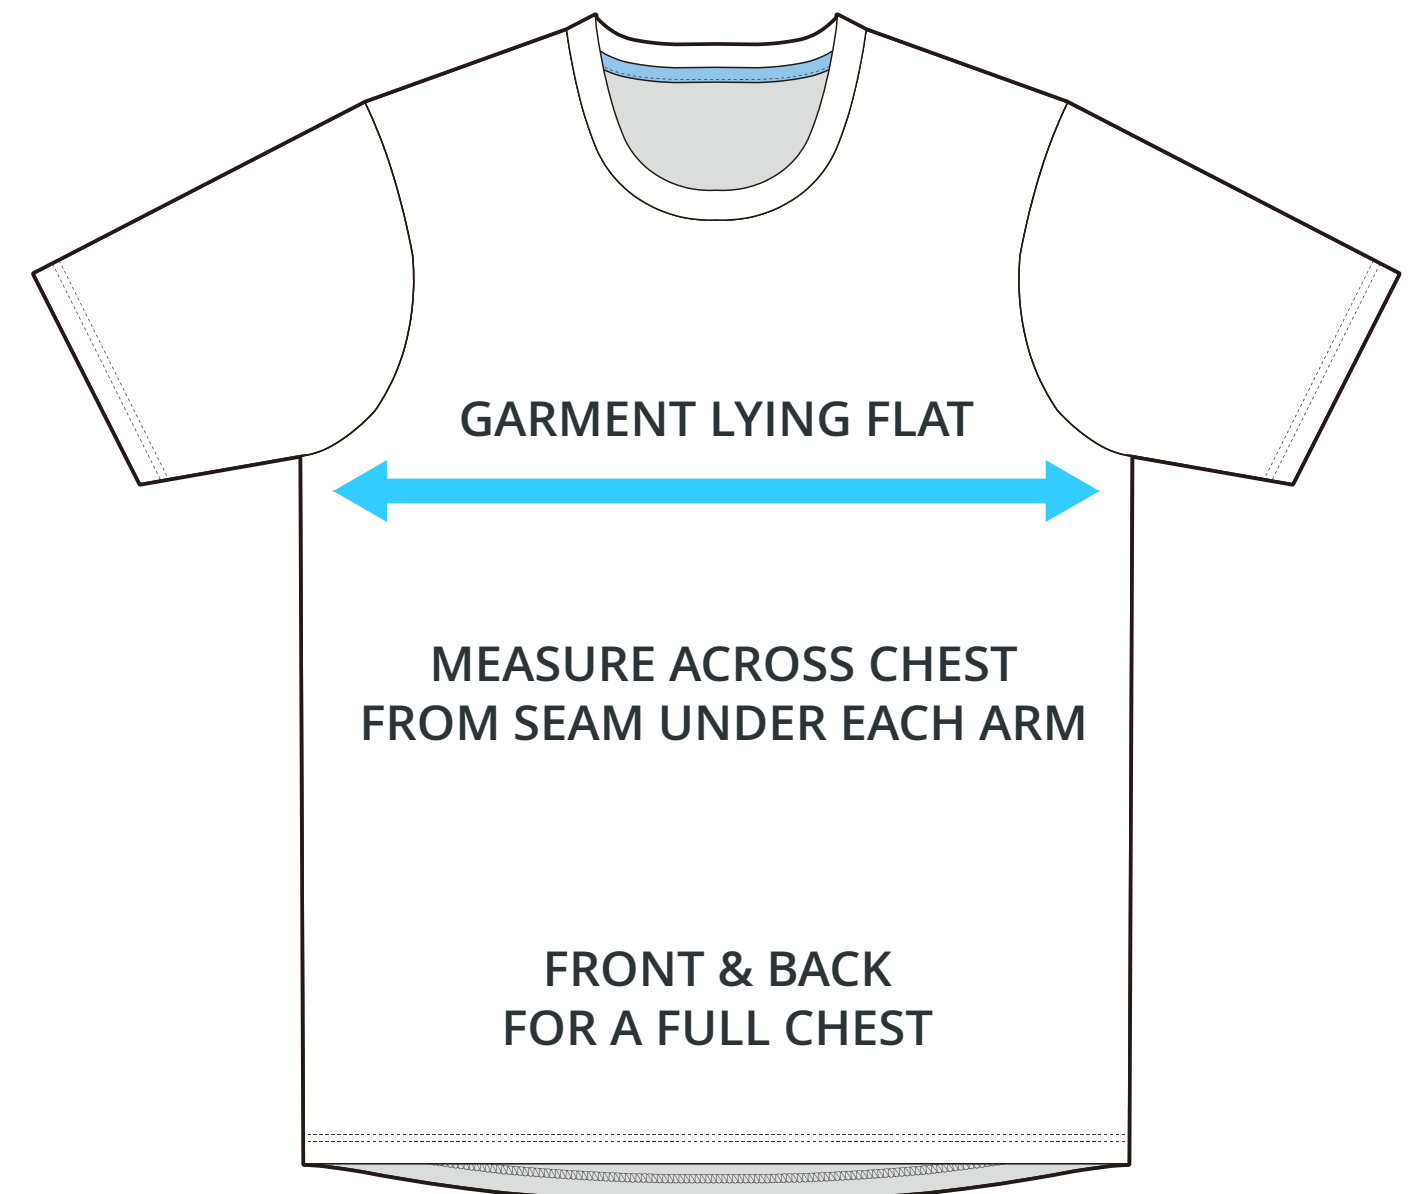

SIZING CHART

SHORT SLEEVE CREW NECK

Part #: AW-TSS-610

ADULT SIZING

SIZING CHART(inches)	S	M	L	XL	2XL	3XL	4XL
1/2 Chest	21.06	22.05	23.03	24.41	25.98	26.97	27.95
Front length (HSP)	27.95	28.94	29.92	30.91	31.89	32.87	33.86
Back length (HSP)	29.53	30.51	31.50	32.68	33.46	34.45	35.43

SIZING CHART(cm)	S	M	L	XL	2XL	3XL	4XL
1/2 Chest	53.50	56.00	58.50	62.00	66.00	68.50	71.00
Front length (HSP)	71.00	73.50	76.00	78.50	81.00	83.50	86.00
Back length (HSP)	75.00	77.50	80.00	83.00	85.00	87.50	90.00

YOUTH SIZING

SIZING CHART(inches)	YXS	YS	YM	YL	YXL
1/2 Chest	14.57	15.55	16.54	17.91	19.49
Front length (HSP)	18.11	19.49	21.26	23.03	25.00
Back length (HSP)	19.29	20.87	22.24	24.21	26.18

SIZING CHART(cm)	YXS	YS	YM	YL	YXL
1/2 Chest	37.00	39.50	42.00	45.50	49.50
Front length (HSP)	46.00	49.50	54.00	58.50	63.50
Back length (HSP)	49.00	53.00	56.50	61.50	66.50

HALF CHEST FULL CHEST

To find your size, compare measurements with a similar garment that fits you well.