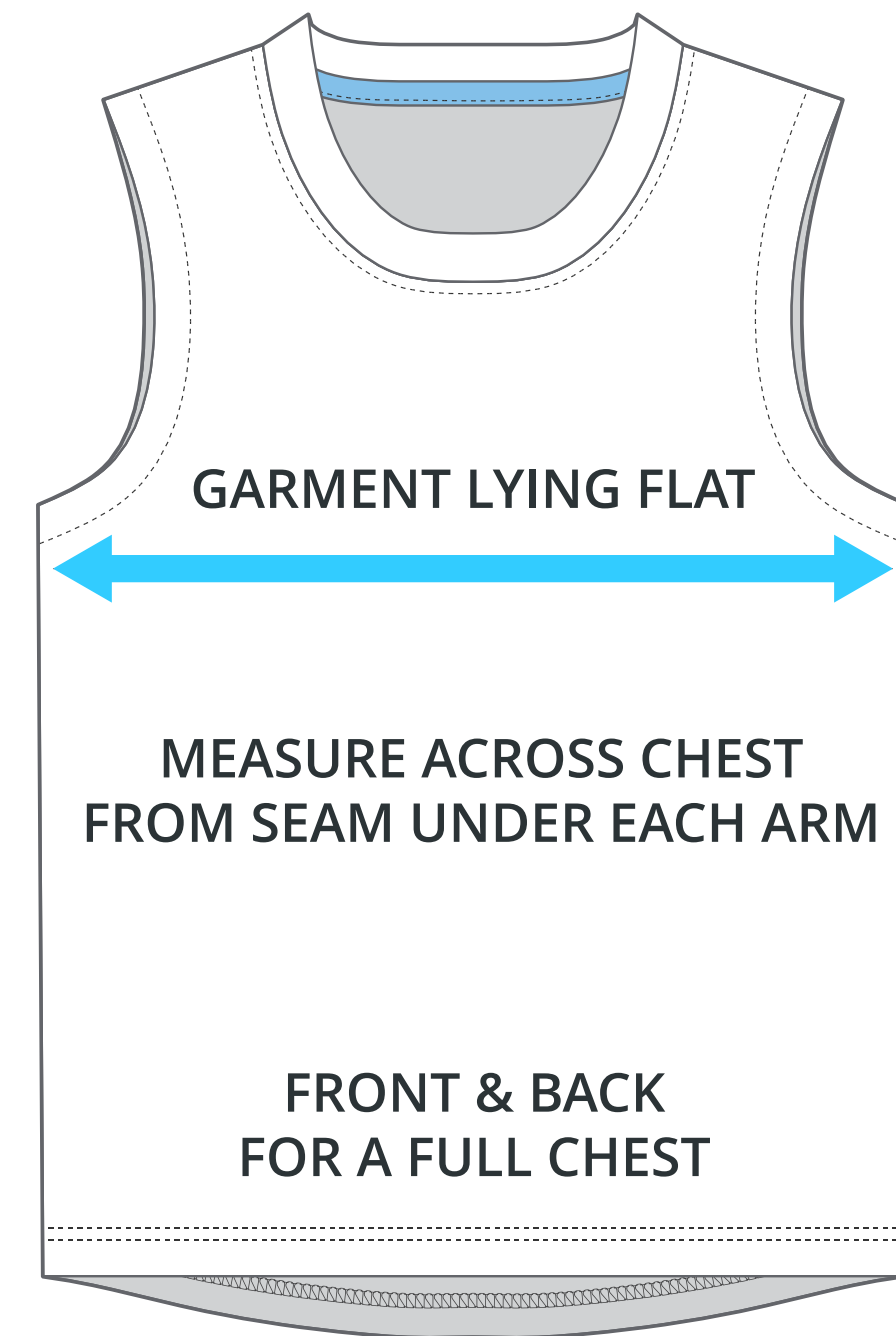

SIZING CHART

SLEEVELESS CREW NECK

Part #: AW-TSS-601

ADULT SIZING

SIZING CHART(inches)	S	M	L	XL	2XL	3XL	4XL
1/2 Chest	26.97	27.95	23.03	24.41	25.98	26.97	27.95
Front length (HSP)	32.87	33.86	29.92	30.91	31.89	32.87	33.86
Back length (HSP)	34.45	35.43	31.50	32.68	33.46	34.45	35.43

SIZING CHART(cm)	S	M	L	XL	2XL	3XL	4XL
1/2 Chest	53.50	56.00	58.50	62.00	66.00	68.50	71.00
Front length (HSP)	71.00	73.50	76.00	78.50	81.00	83.50	86.00
Back length (HSP)	75.00	77.50	80.00	83.00	85.00	87.50	90.00

YOUTH SIZING

SIZING CHART(inches)	YXS	YS	YM	YL	YXL
1/2 Chest	14.57	15.55	16.54	17.91	19.49
Front length (HSP)	18.11	19.49	21.26	23.03	25.00
Back length (HSP)	19.29	20.87	22.24	24.21	26.18

SIZING CHART(cm)	YXS	YS	YM	YL	YXL
1/2 Chest	37.00	39.50	42.00	45.50	49.50
Front length (HSP)	46.00	49.50	54.00	58.50	63.50
Back length (HSP)	49.00	53.00	56.50	61.50	66.50

HALF CHEST FULL CHEST

To find your size, compare measurements with a similar garment that fits you well.