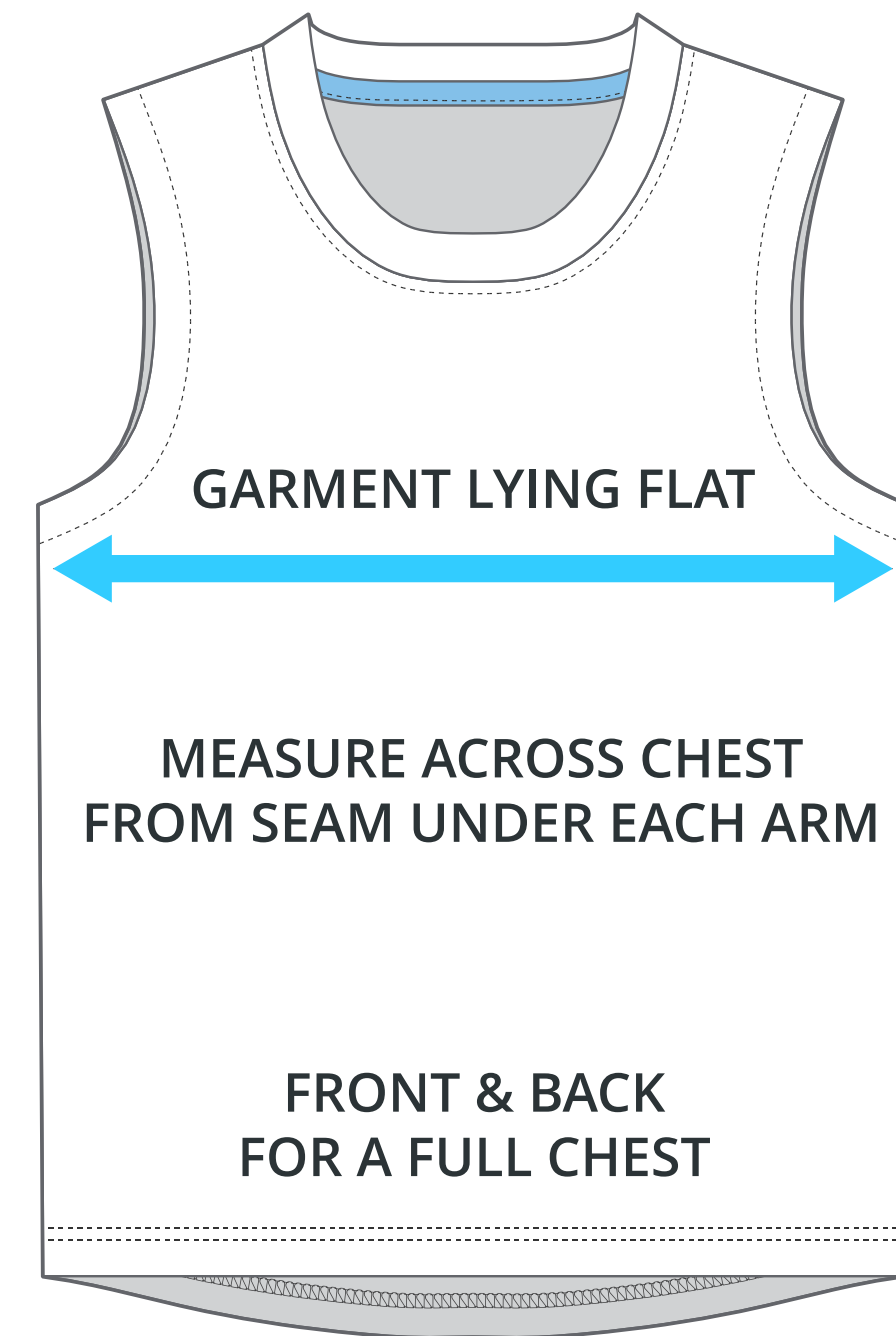

SIZING CHART

SLEEVELESS CREW NECK

Part #: AW-TSS-600

ADULT SIZING

SIZING CHART(inches)	S	M	L	XL	2XL	3XL	4XL
1/2 Chest	26.97	27.95	23.03	24.41	25.98	26.97	27.95
Front length (HSP)	32.87	33.86	29.92	30.91	31.89	32.87	33.86
Back length (HSP)	34.45	35.43	31.50	32.68	33.46	34.45	35.43

SIZING CHART(cm)	S	M	L	XL	2XL	3XL	4XL
1/2 Chest	53.50	56.00	58.50	62.00	66.00	68.50	71.00
Front length (HSP)	71.00	73.50	76.00	78.50	81.00	83.50	86.00
Back length (HSP)	75.00	77.50	80.00	83.00	85.00	87.50	90.00

YOUTH SIZING

SIZING CHART(inches)	YXS	YS	YM	YL	YXL
1/2 Chest	14.57	15.55	16.54	17.91	19.49
Front length (HSP)	18.11	19.49	21.26	23.03	25.00
Back length (HSP)	19.29	20.87	22.24	24.21	26.18

SIZING CHART(cm)	YXS	YS	YM	YL	YXL
1/2 Chest	37.00	39.50	42.00	45.50	49.50
Front length (HSP)	46.00	49.50	54.00	58.50	63.50
Back length (HSP)	49.00	53.00	56.50	61.50	66.50

HALF CHEST FULL CHEST

To find your size, compare measurements with a similar garment that fits you well.