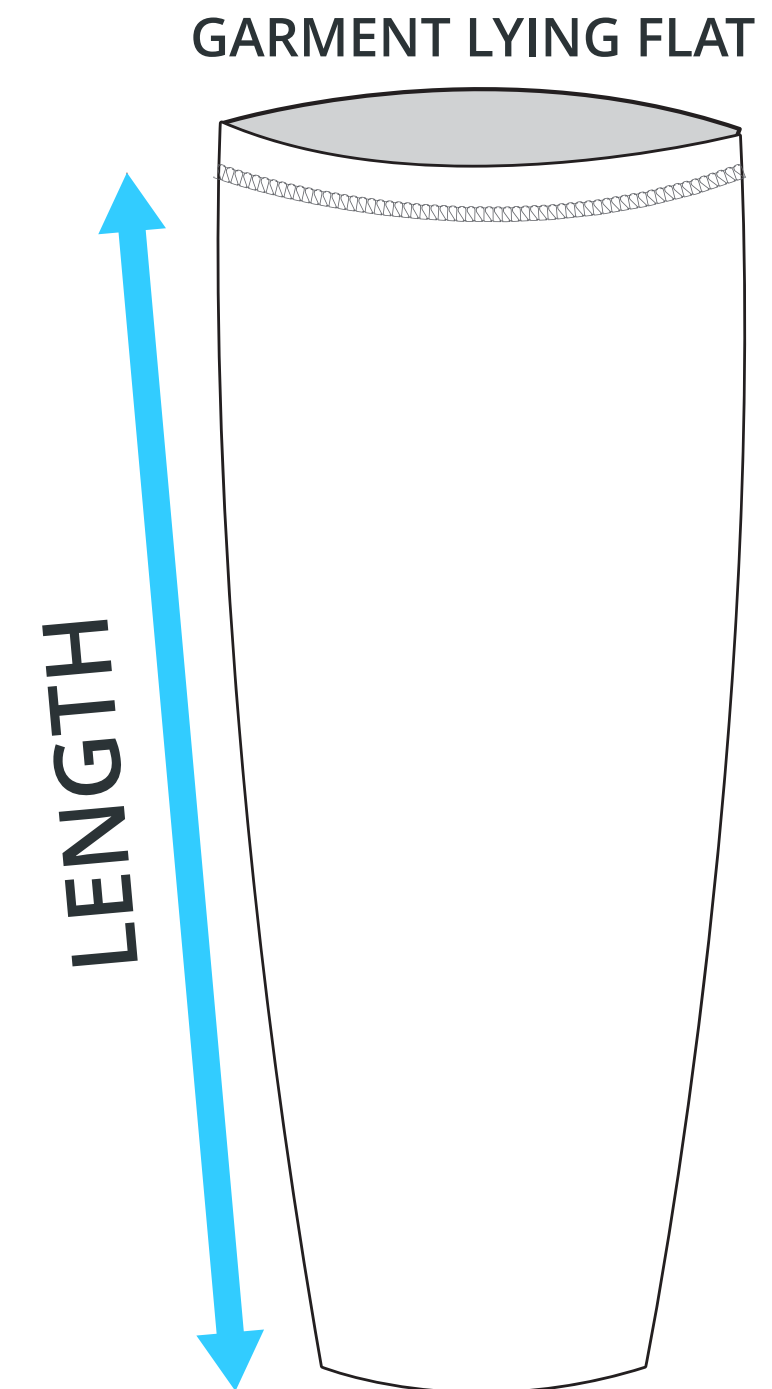

SIZING CHART

ARM SLEEVES

Part #: BB-ACS-135

SIZING

SIZING CHART(inches)	YS-M	YL-XL	AS-M	AL-XL
Length	10.63	12.60	14.57	16.54
SIZING CHART(cm)	YS-M	YL-XL	AS-M	AL-XL
Length	27.00	32.00	37.00	42.00

To find your size, compare measurements with a similar garment that fits you well.