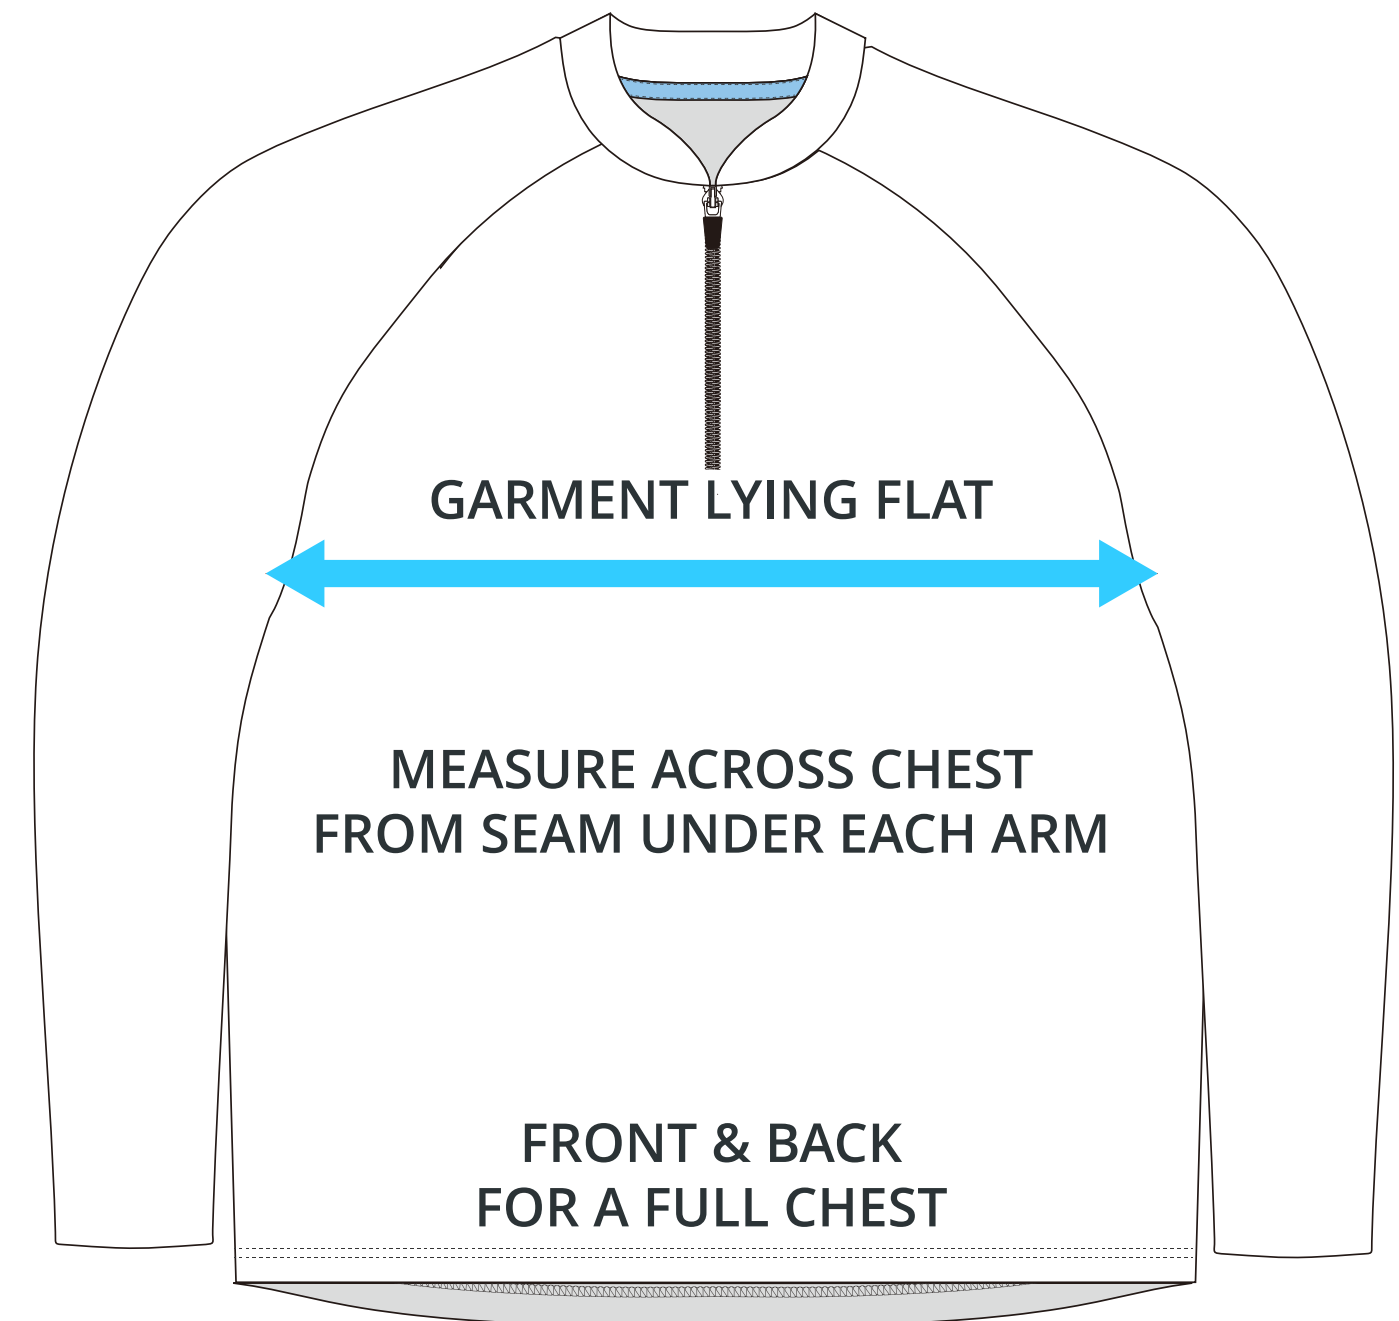

SIZING CHART

CAGE JACKET 2.0 - LONG SLEEVE

Part #: BA-JS-165

ADULT SIZING

SIZING CHART(inches)	S	M	L	XL	2XL	3XL	4XL
1/2 Chest	21.26	22.44	23.62	25.98	27.95	29.92	31.89
Front length (From CB)	27.17	27.95	28.74	29.53	29.92	30.71	31.50
Back length (From CB)	28.15	28.94	29.72	30.51	30.91	31.69	32.48

SIZING CHART(cm)	S	M	L	XL	2XL	3XL	4XL
1/2 Chest	54.00	57.00	60.00	66.00	71.00	76.00	81.00
Front length (From CB)	69.00	71.00	73.00	75.00	76.00	78.00	80.00
Back length (From CB)	71.50	73.50	75.50	77.50	78.50	80.50	82.50

YOUTH SIZING

SIZING CHART(inches)	YXS	YS	YM	YL	YXL
1/2 Chest	15.75	16.93	18.11	19.29	20.47
Front length (From CB)	18.90	20.47	22.05	24.02	25.59
Back length (From CB)	19.88	21.46	23.03	25.00	26.57

SIZING CHART(cm)	YXS	YS	YM	YL	YXL
1/2 Chest	40.00	43.00	46.00	49.00	52.00
Front length (From CB)	48.00	52.00	56.00	61.00	65.00
Back length (From CB)	50.50	54.50	58.50	63.50	67.50

HALF CHEST FULL CHEST

To find your size, compare measurements with a similar garment that fits you well.