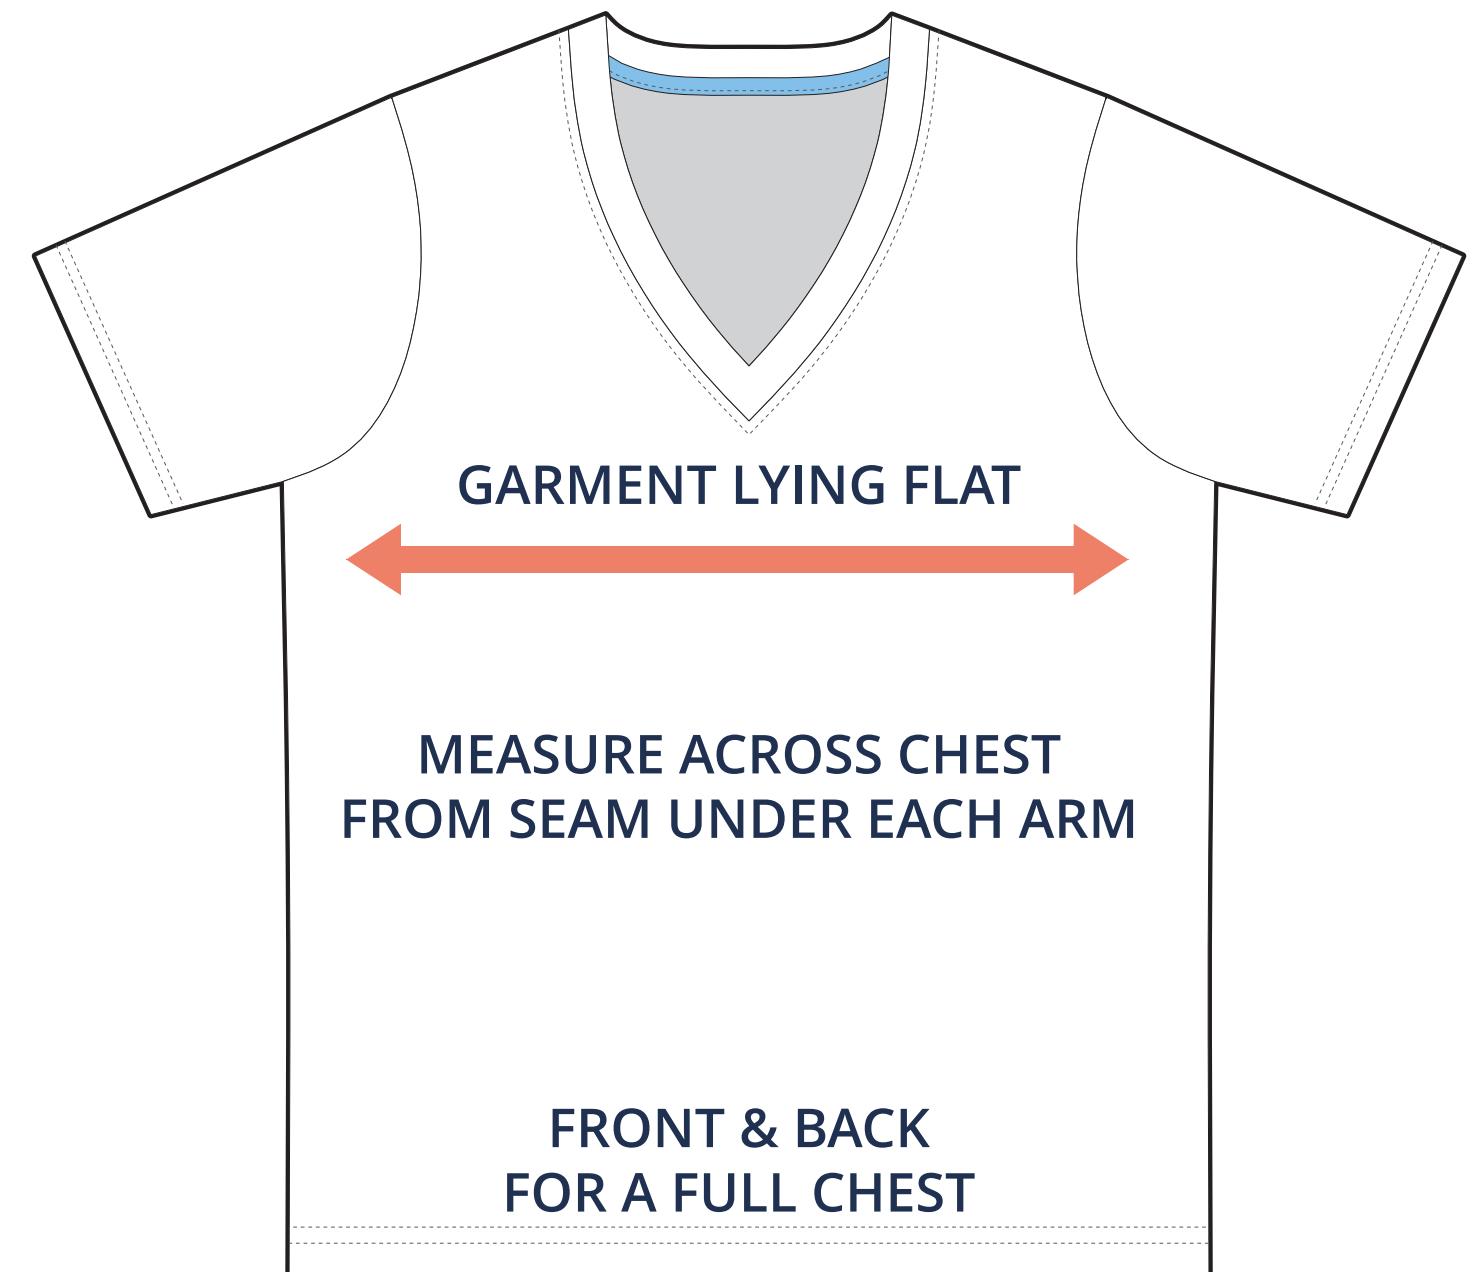

SIZING CHART

VER: 2022.1

ALL DAY SHORT SLEEVE V- NECK - RELAXED FIT

PART NUMBER: WBB-SS-VR1

ADULT SIZING

SIZING CHART(inches)	XS	S	M	L	XL	2XL	3XL	4XL
1/2 Chest	16.54	17.72	18.90	20.47	22.05	23.62	25.20	26.77
Front length (HSP)	23.82	24.61	25.39	26.18	26.97	27.76	28.54	29.33
Back length (HSP)	23.82	24.61	25.39	26.18	26.97	27.76	28.54	29.33

SIZING CHART(cm)	XS	S	M	L	XL	2XL	3XL	4XL
1/2 Chest	42.00	45.00	48.00	52.00	56.00	60.00	64.00	68.00
Front length (HSP)	60.50	62.50	64.50	66.50	68.50	70.50	72.50	74.50
Back length (HSP)	60.50	62.50	64.50	66.50	68.50	70.50	72.50	74.50

HALF CHEST FULL CHEST

To find your size, compare measurements with a similar garment that fits you well.