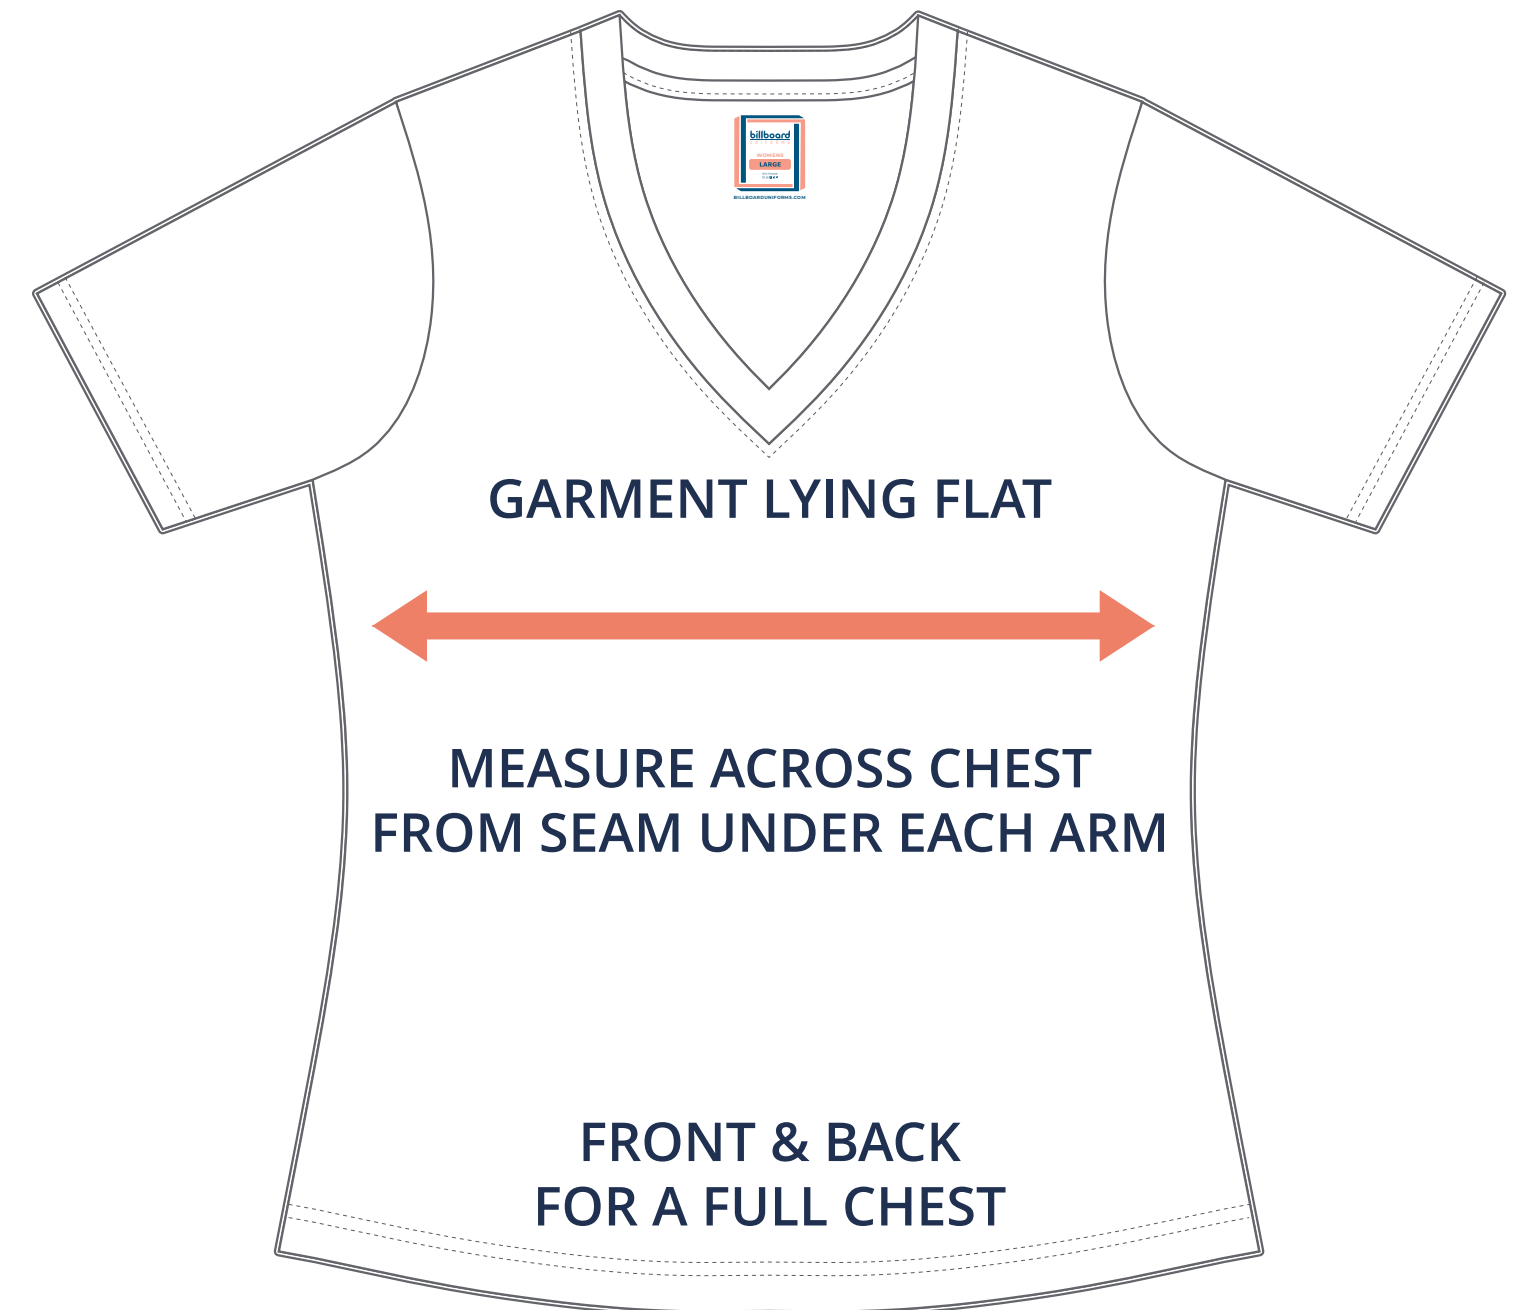

SIZING CHART

VER: 2022.1

U-B-U SHORT SLEEVE V-NECK - TAPERED FIT

PART NUMBER: WBB-SS-VF1

ADULT SIZING

SIZING CHART(inches)	XS	S	M	L	XL	2XL	3XL	4XL
1/2 Chest	15.35	16.54	17.72	18.90	20.47	22.05	23.62	25.20
Front length (HSP)	23.43	24.21	25.00	25.79	26.57	27.36	28.15	28.94
Back length (HSP)	23.43	24.21	25.00	25.79	26.57	27.36	28.15	28.94

SIZING CHART(cm)	XS	S	M	L	XL	2XL	3XL	4XL
1/2 Chest	39.00	42.00	45.00	48.00	52.00	56.00	60.00	64.00
Front length (HSP)	59.50	61.50	63.50	65.50	67.50	69.50	71.50	73.50
Back length (HSP)	59.50	61.50	63.50	65.50	67.50	69.50	71.50	73.50

HALF CHEST FULL CHEST

To find your size, compare measurements with a similar garment that fits you well.