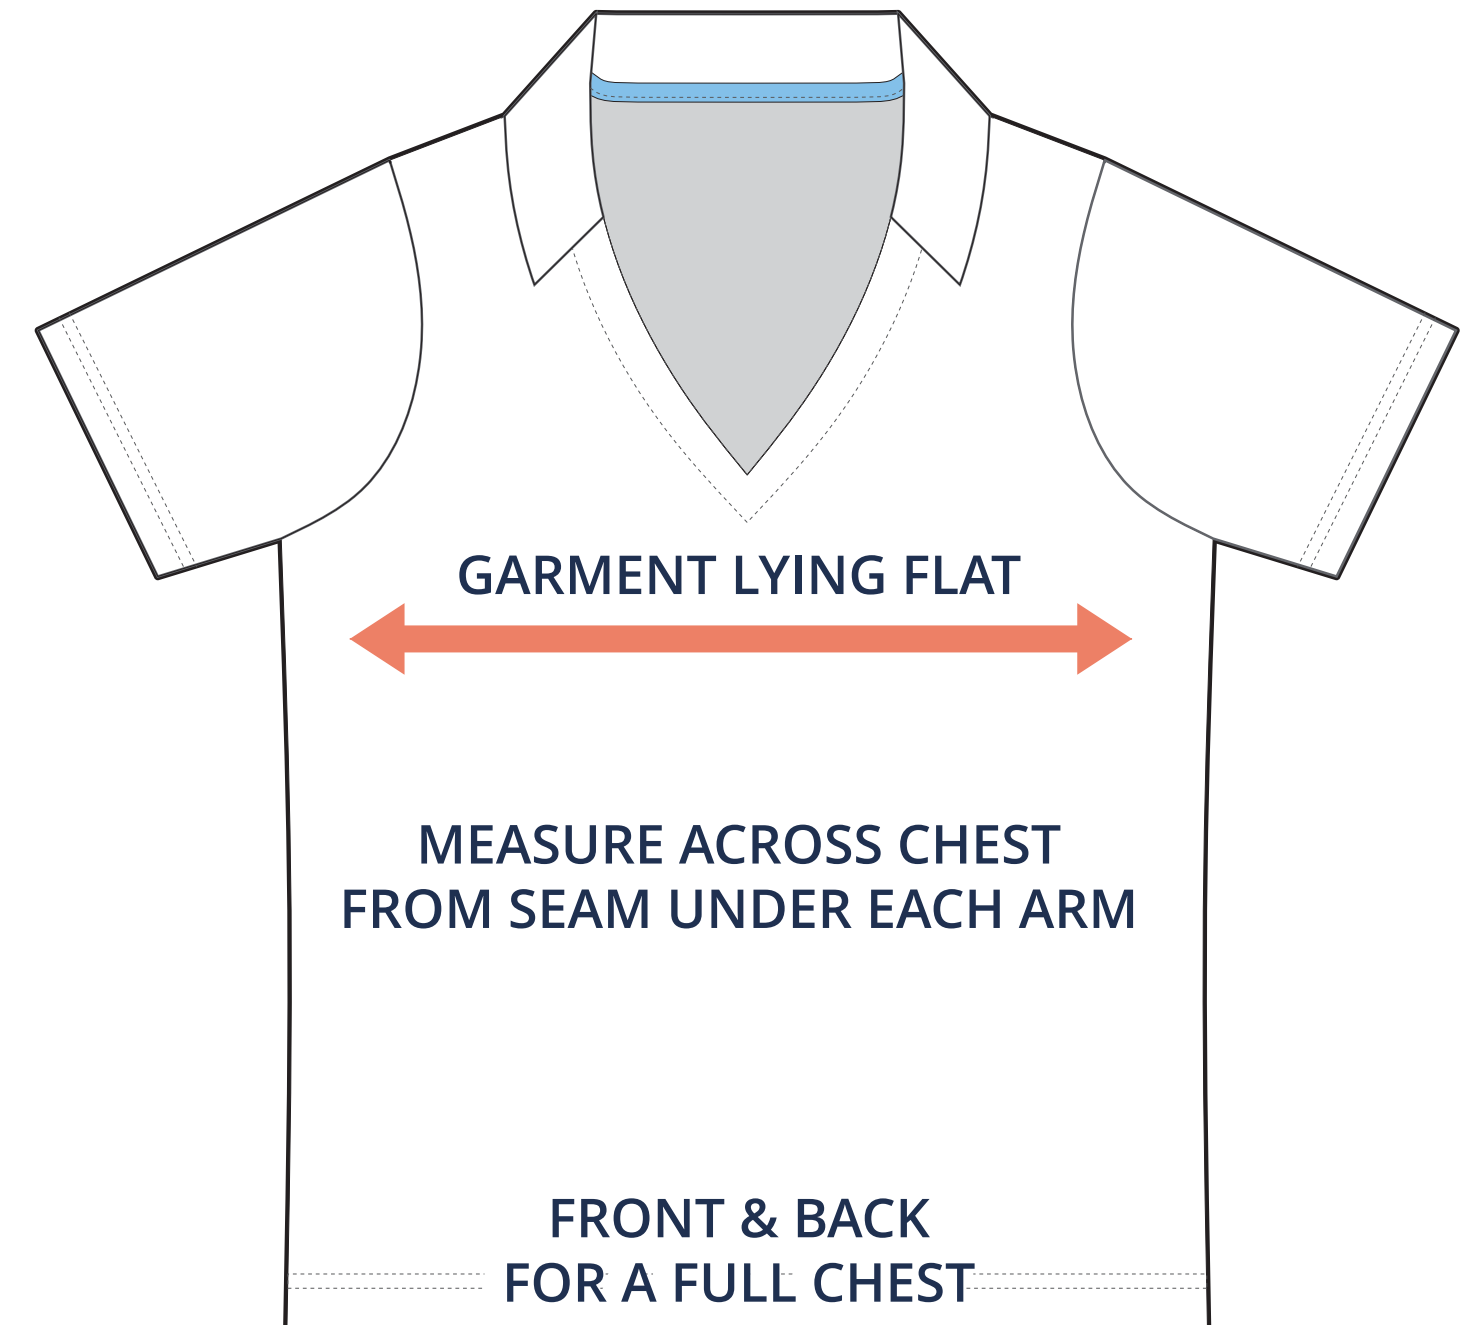

SIZING CHART

VER: 2022.1

ALL DAY SHORT SLEEVE NO BUTTON POLO - RELAXED FIT

PART NUMBER: WBB-SS-PR3

ADULT SIZING

SIZING CHART(inches)	XS	S	M	L	XL	2XL	3XL	4XL
1/2 Chest	16.54	17.72	18.90	20.47	22.05	23.62	25.20	26.77
Front length (HSP)	23.82	24.61	25.39	26.18	26.97	27.76	28.54	29.33
Back length (HSP)	23.82	24.61	25.39	26.18	26.97	27.76	28.54	29.33

SIZING CHART(cm)	XS	S	M	L	XL	2XL	3XL	4XL
1/2 Chest	42.00	45.00	48.00	52.00	56.00	60.00	64.00	68.00
Front length (HSP)	60.50	62.50	64.50	66.50	68.50	70.50	72.50	74.50
Back length (HSP)	60.50	62.50	64.50	66.50	68.50	70.50	72.50	74.50

HALF CHEST FULL CHEST

To find your size, compare measurements with a similar garment that fits you well.