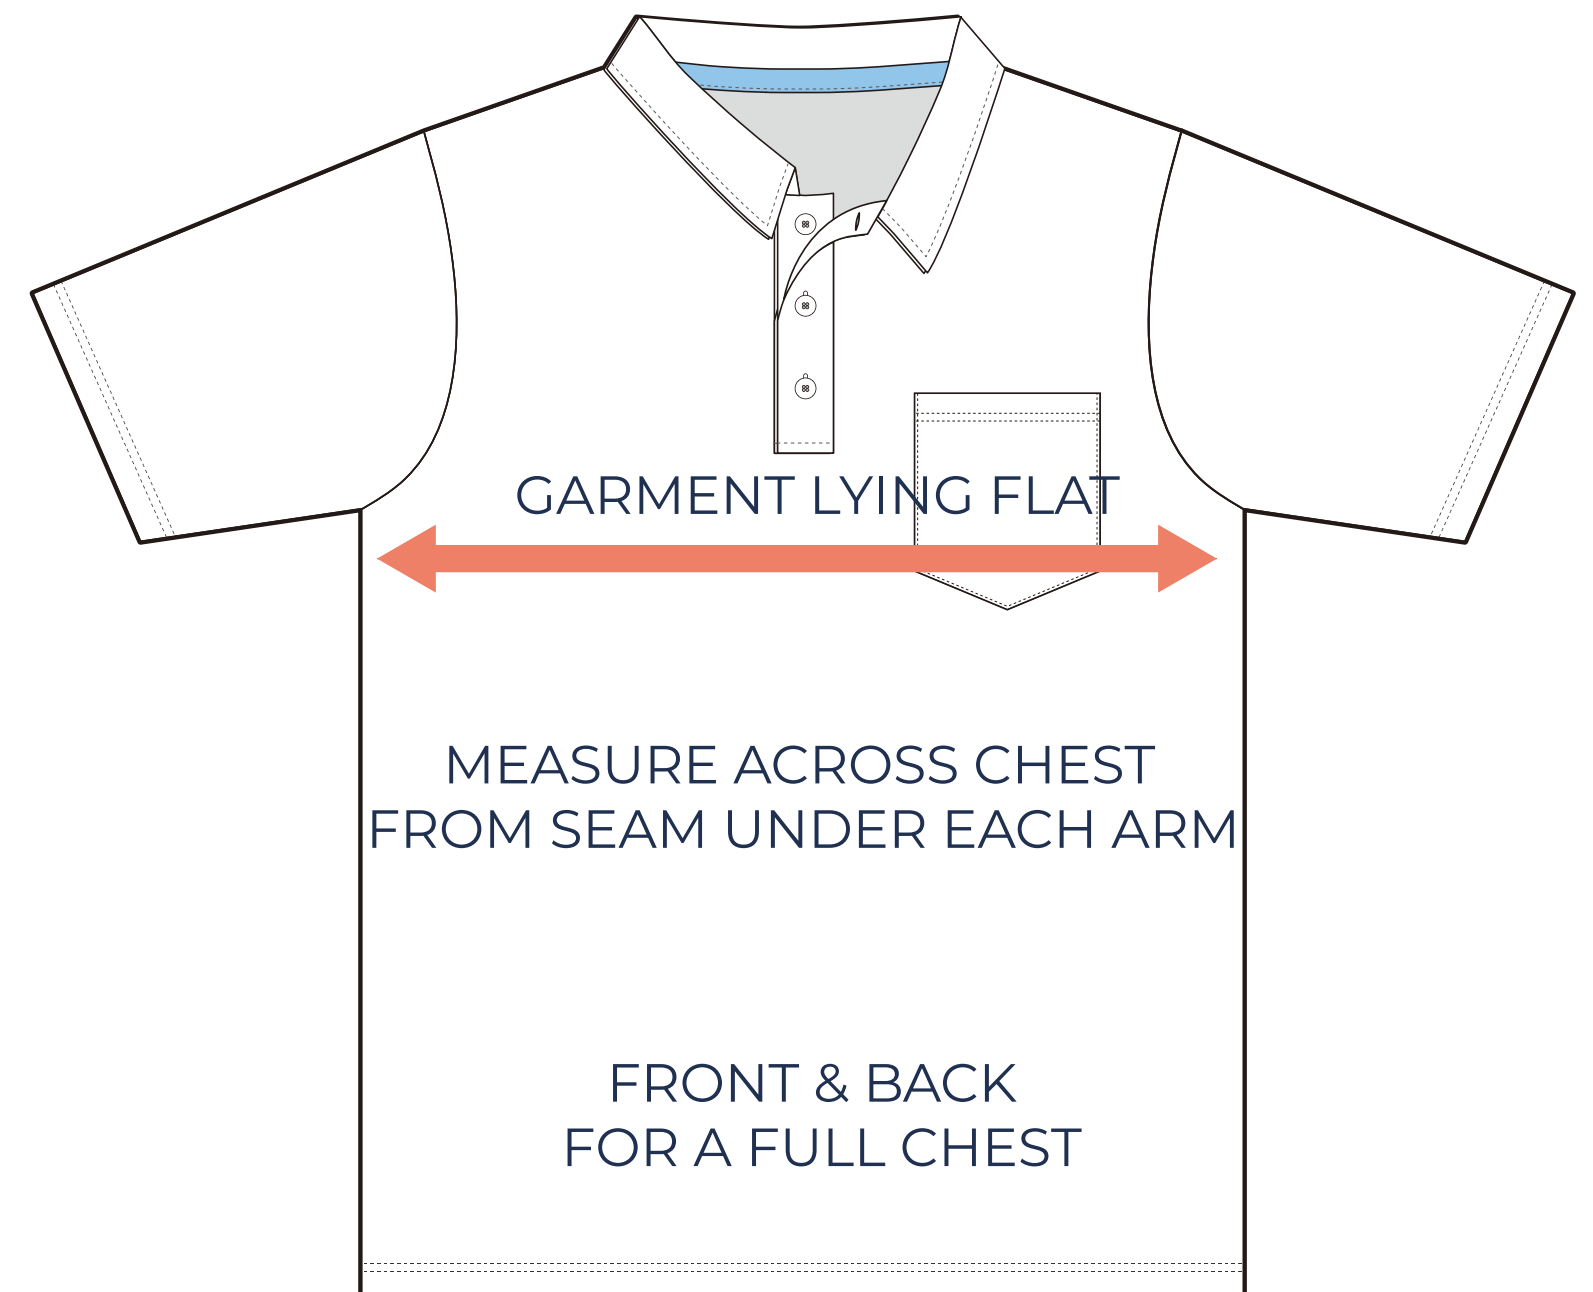

SIZING CHART

VER: 2022.1

ALL DAY SHORT SLEEVE POLO W/ POCKET - RELAXED FIT

PART NUMBER: WBB-SS-PR2

ADULT SIZING

SIZING CHART(inches)	XS	S	M	L	XL	2XL	3XL	4XL
1/2 Chest	17.72	18.90	20.08	21.26	22.83	24.41	25.98	27.56
Front length (HSP)	25.79	26.57	27.36	28.15	28.94	29.72	30.51	31.30
Back length (HSP)	25.79	26.57	27.36	28.15	28.94	29.72	30.51	31.30

SIZING CHART(cm)	XS	S	M	L	XL	2XL	3XL	4XL
1/2 Chest	45.00	48.00	51.00	54.00	58.00	62.00	66.00	70.00
Front length (HSP)	65.50	67.50	69.50	71.50	73.50	75.50	77.50	79.50
Back length (HSP)	65.50	67.50	69.50	71.50	73.50	75.50	77.50	79.50

GIRLS SIZING

SIZING CHART(inches)	GS	GM	GL
1/2 Chest	15.35	16.14	16.93
Front length (HSP)	21.65	23.23	24.80
Back length (HSP)	21.65	23.23	24.80

SIZING CHART(cm)	GS	GM	GL
1/2 Chest	39.00	41.00	43.00
Front length (HSP)	55.00	59.00	63.00
Back length (HSP)	55.00	59.00	63.00

HALF CHEST FULL CHEST

To find your size, compare measurements with a similar garment that fits you well.