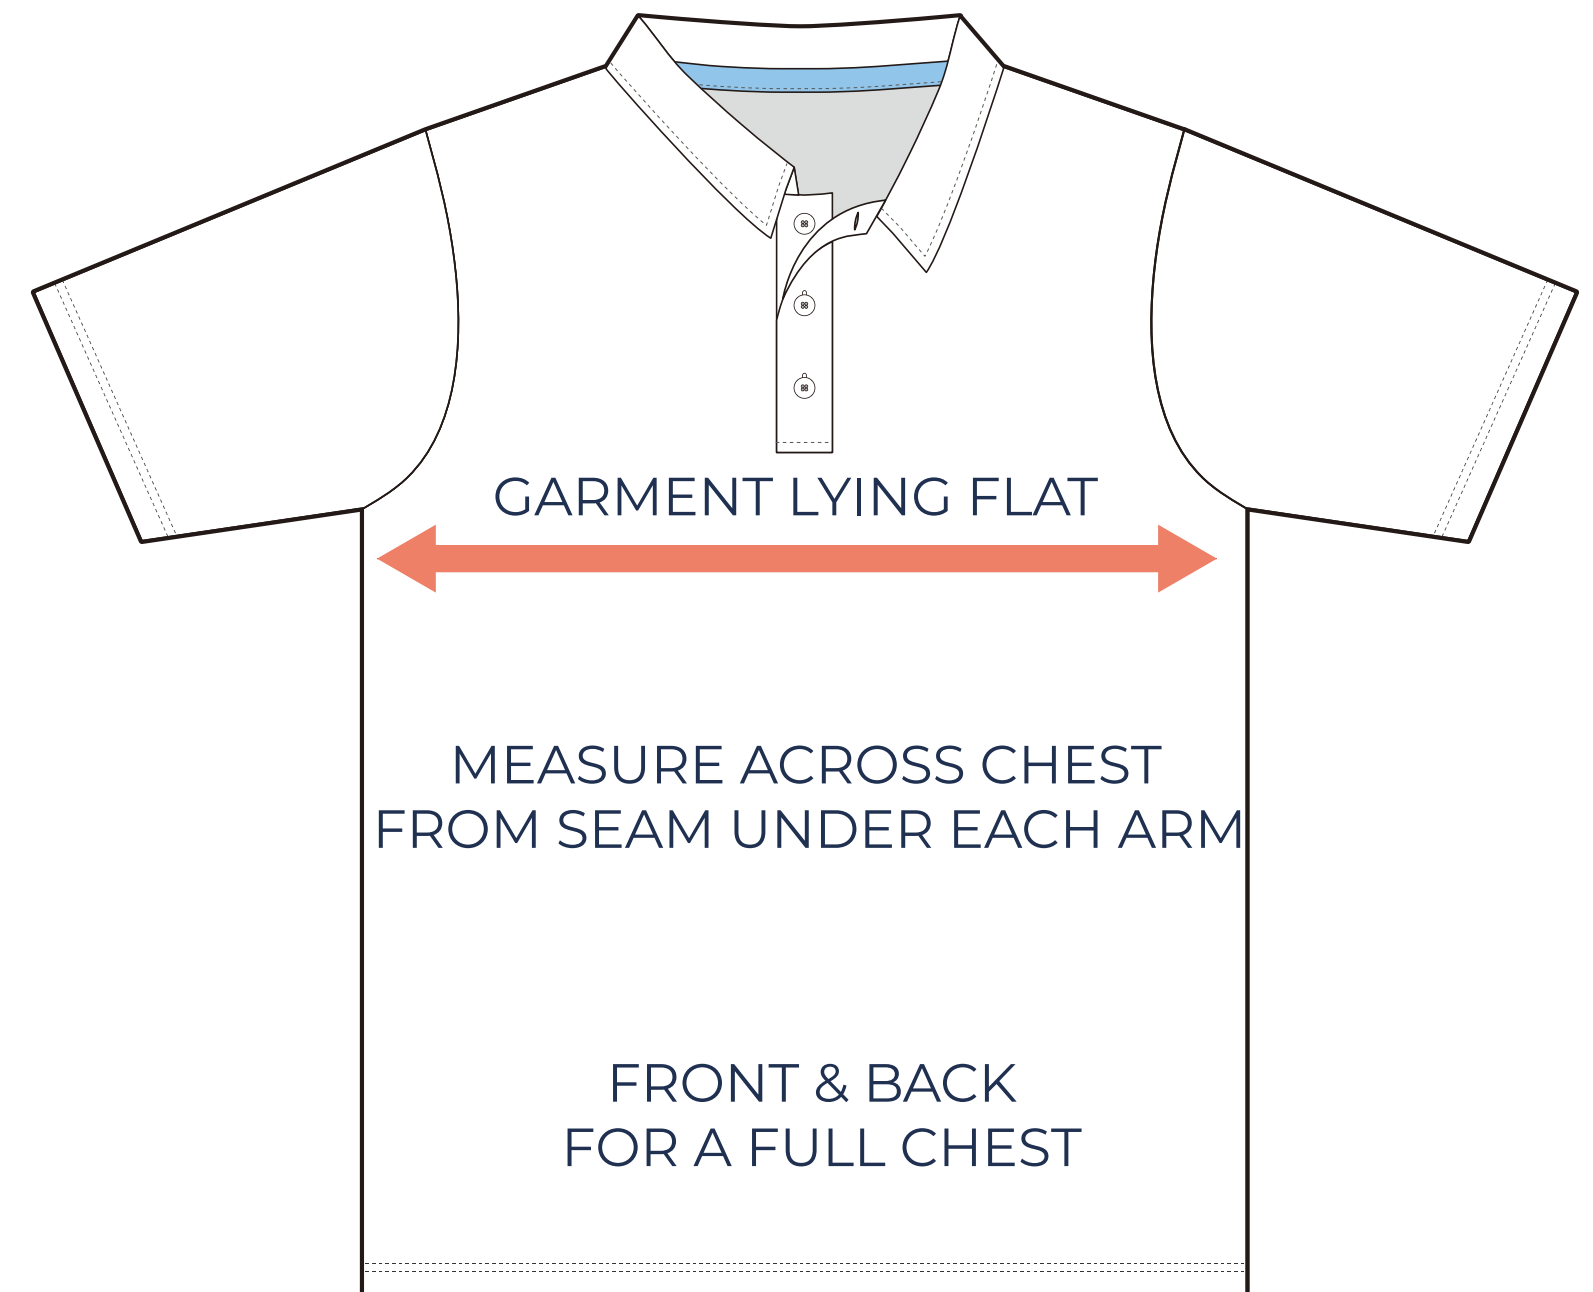

SIZING CHART

VER: 2022.1

ALL DAY SHORT SLEEVE POLO - RELAXED FIT

PART NUMBER: WBB-SS-PR1

ADULT SIZING

SIZING CHART(inches)	XS	S	M	L	XL	2XL	3XL	4XL
1/2 Chest	17.72	18.90	20.08	21.26	22.83	24.41	25.98	27.56
Front length (HSP)	25.79	26.57	27.36	28.15	28.94	29.72	30.51	31.30
Back length (HSP)	25.79	26.57	27.36	28.15	28.94	29.72	30.51	31.30

SIZING CHART(cm)	XS	S	M	L	XL	2XL	3XL	4XL
1/2 Chest	45.00	48.00	51.00	54.00	58.00	62.00	66.00	70.00
Front length (HSP)	65.50	67.50	69.50	71.50	73.50	75.50	77.50	79.50
Back length (HSP)	65.50	67.50	69.50	71.50	73.50	75.50	77.50	79.50

GIRLS SIZING

SIZING CHART(inches)	GS	GM	GL
1/2 Chest	15.35	16.14	16.93
Front length (HSP)	21.65	23.23	24.80
Back length (HSP)	21.65	23.23	24.80

SIZING CHART(cm)	GS	GM	GL
1/2 Chest	39.00	41.00	43.00
Front length (HSP)	55.00	59.00	63.00
Back length (HSP)	55.00	59.00	63.00

HALF CHEST FULL CHEST

To find your size, compare measurements with a similar garment that fits you well.