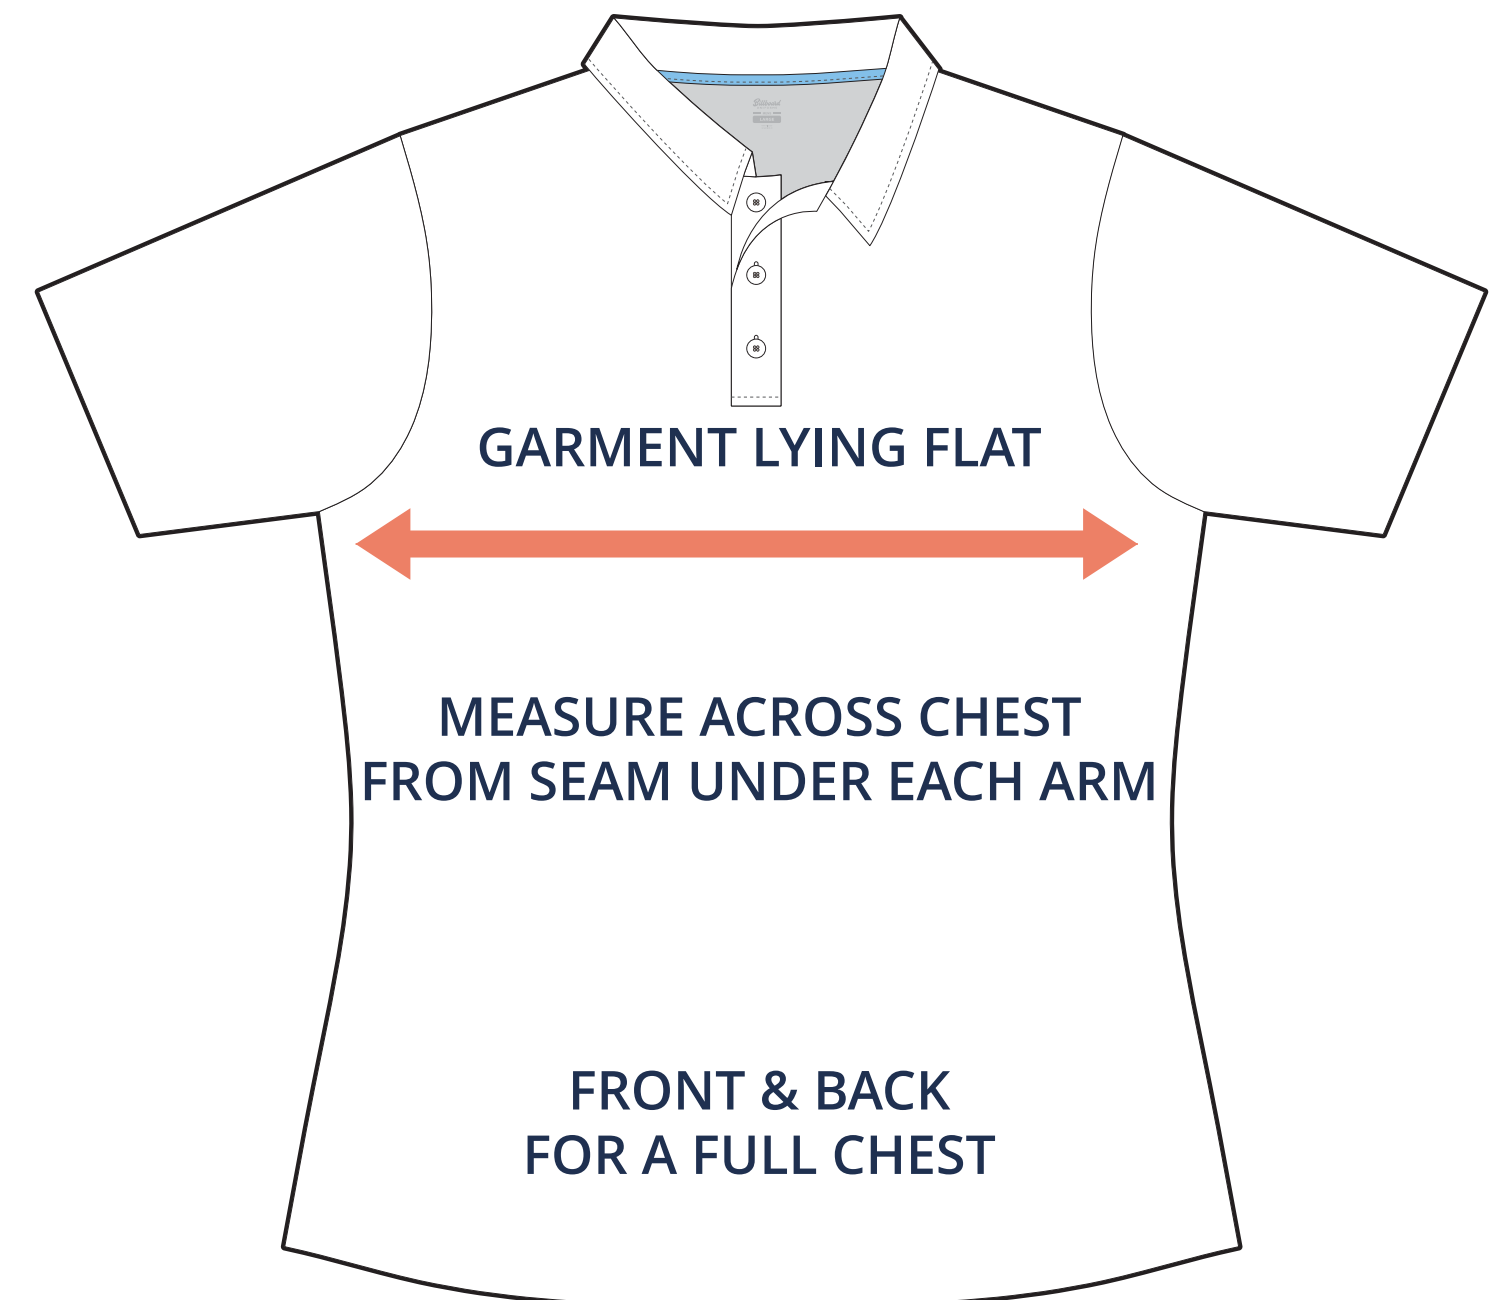

SIZING CHART

VER: 2022.1

U-B-U SHORT SLEEVE POLO - TAPERED FIT

PART NUMBER: WBB-SS-PF1

ADULT SIZING

SIZING CHART(inches)	XS	S	M	L	XL	2XL	3XL	4XL
1/2 Chest	15.35	16.54	17.72	18.90	20.47	22.05	23.62	25.20
Front length (HSP)	23.43	24.21	25.00	25.79	26.57	27.36	28.15	28.94
Back length (HSP)	23.43	24.21	25.00	25.79	26.57	27.36	28.15	28.94

SIZING CHART(cm)	XS	S	M	L	XL	2XL	3XL	4XL
1/2 Chest	39.00	42.00	45.00	48.00	52.00	56.00	60.00	64.00
Front length (HSP)	59.50	61.50	63.50	65.50	67.50	69.50	71.50	73.50
Back length (HSP)	59.50	61.50	63.50	65.50	67.50	69.50	71.50	73.50

HALF CHEST FULL CHEST

To find your size, compare measurements with a similar garment that fits you well.