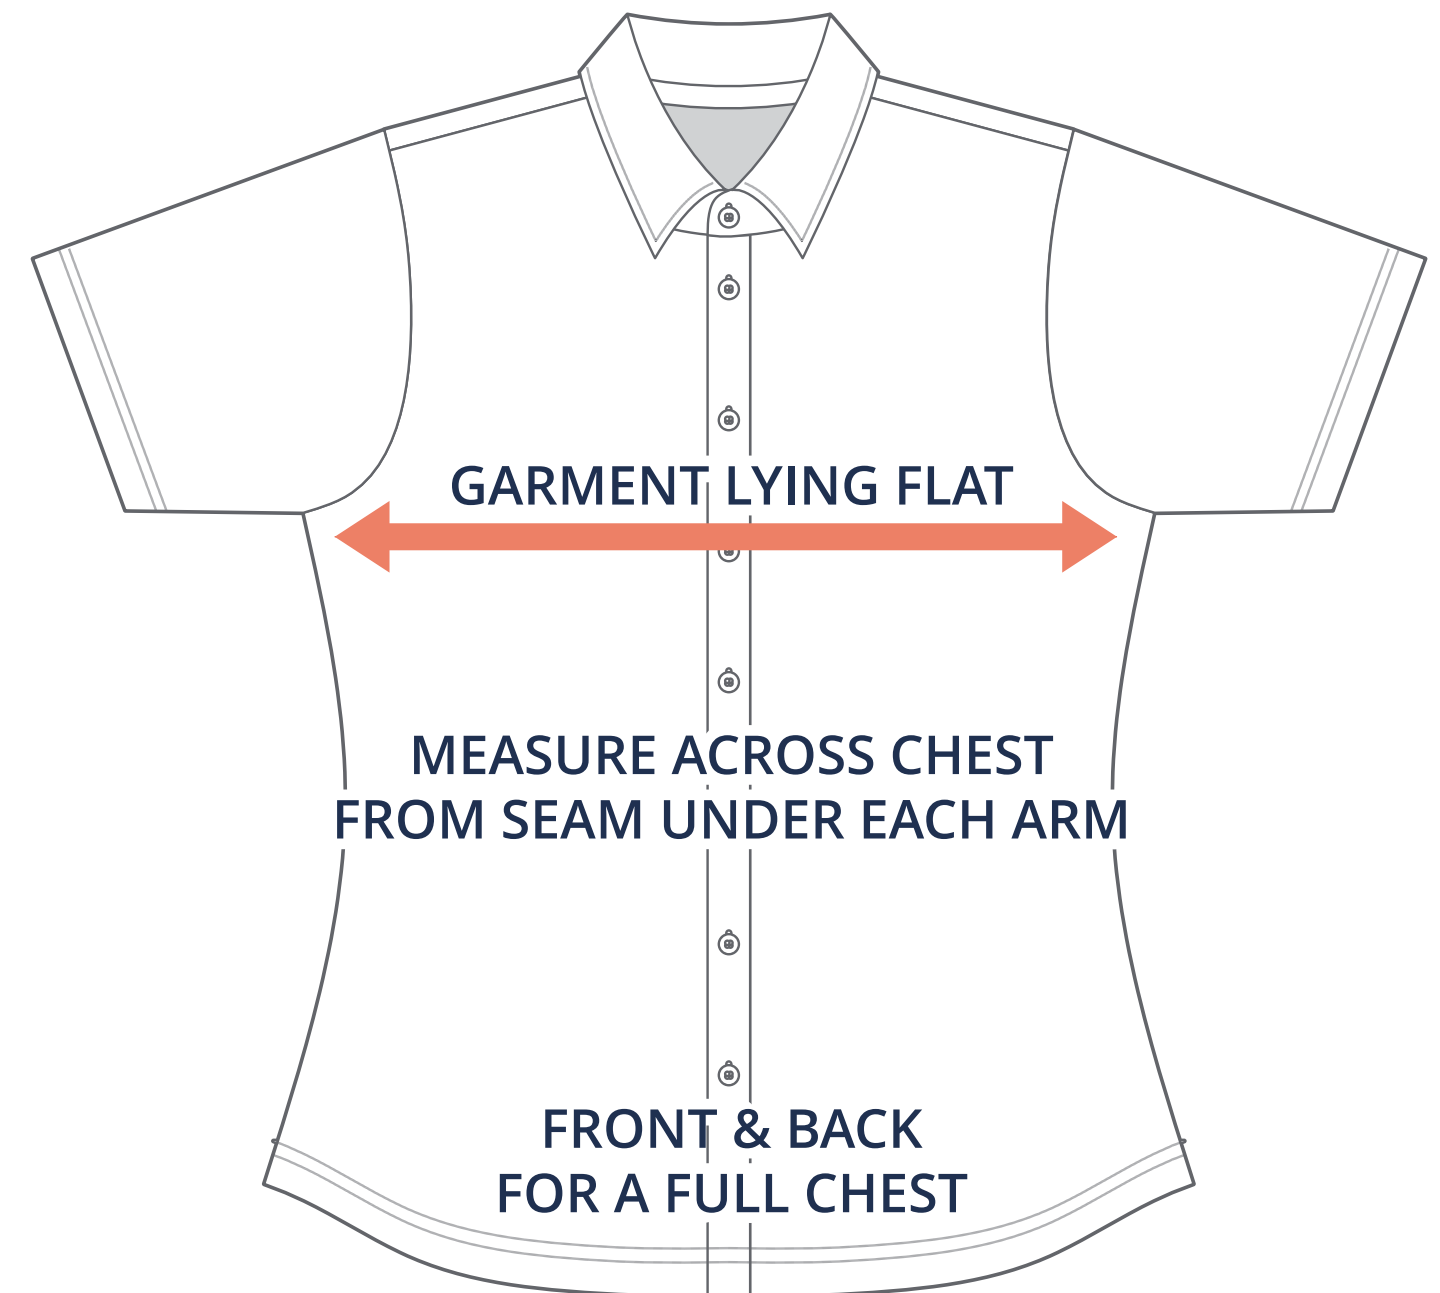

## ELITE FULL BUTTON SHORT SLEEVE DRESS SHIRT - TAPERED FIT

PART NUMBER: WBB-SS-DS1

### ADULT SIZING

SIZING CHART(inches)	XS	S	M	L	XL	2XL	3XL
Front length (HSP)	27.17	27.95	28.74	29.53	30.31	31.10	31.89
1/2 Chest	18.11	19.29	20.87	22.44	24.02	25.98	27.95

SIZING CHART(cm)	XS	S	M	L	XL	2XL	3XL
Front length (HSP)	69.00	71.00	73.00	75.00	77.00	79.00	81.00
1/2 Chest	46.00	49.00	53.00	57.00	61.00	66.00	71.00

### HALF CHEST FULL CHEST

To find your size, compare measurements with a similar garment that fits you well.