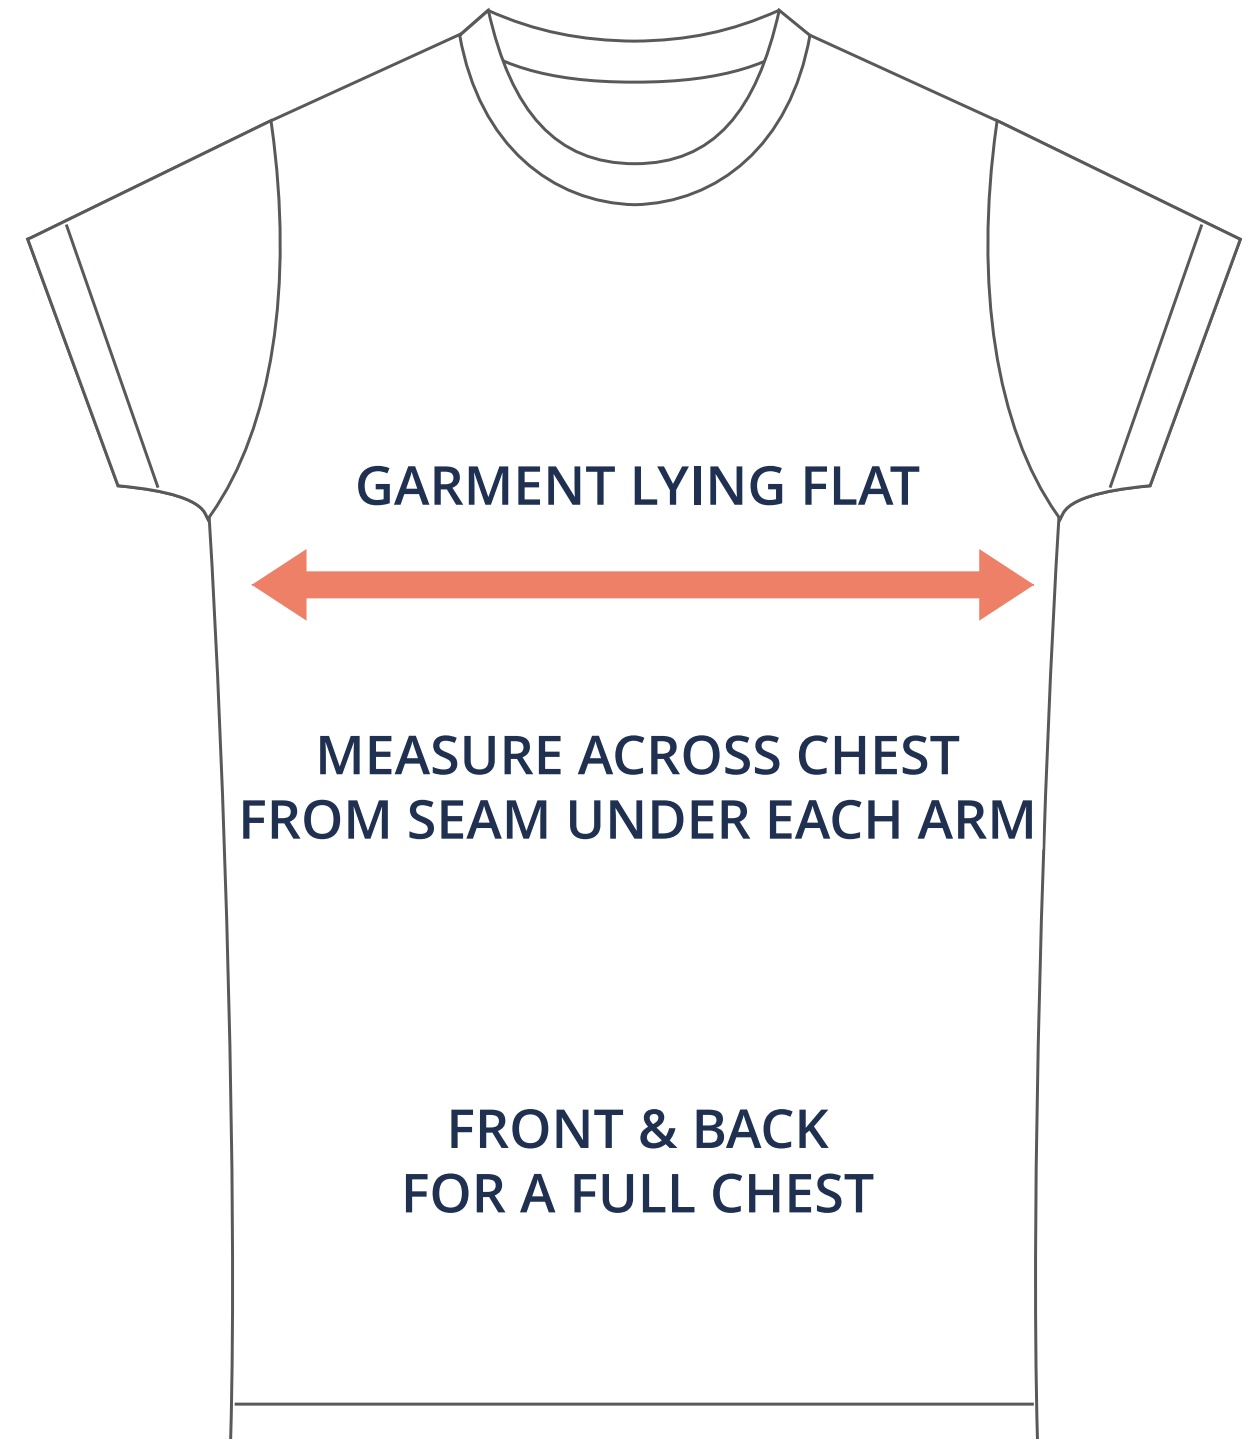

SIZING CHART

VER: 2022.1

ALL DAY SHORT SLEEVE CREW NECK - RELAXED FIT

PART NUMBER: WBB-SS-CR1

ADULT SIZING

SIZING CHART(inches)	XS	S	M	L	XL	2XL	3XL	4XL
1/2 Chest	16.54	17.72	18.90	20.47	22.05	23.62	25.20	26.77
Front length (HSP)	23.82	24.61	25.39	26.18	26.97	27.76	28.54	29.33
Back length (HSP)	23.82	24.61	25.39	26.18	26.97	27.76	28.54	29.33

SIZING CHART(cm)	XS	S	M	L	XL	2XL	3XL	4XL
1/2 Chest	42.00	45.00	48.00	52.00	56.00	60.00	64.00	68.00
Front length (HSP)	60.50	62.50	64.50	66.50	68.50	70.50	72.50	74.50
Back length (HSP)	60.50	62.50	64.50	66.50	68.50	70.50	72.50	74.50

HALF CHEST FULL CHEST

To find your size, compare measurements with a similar garment that fits you well.