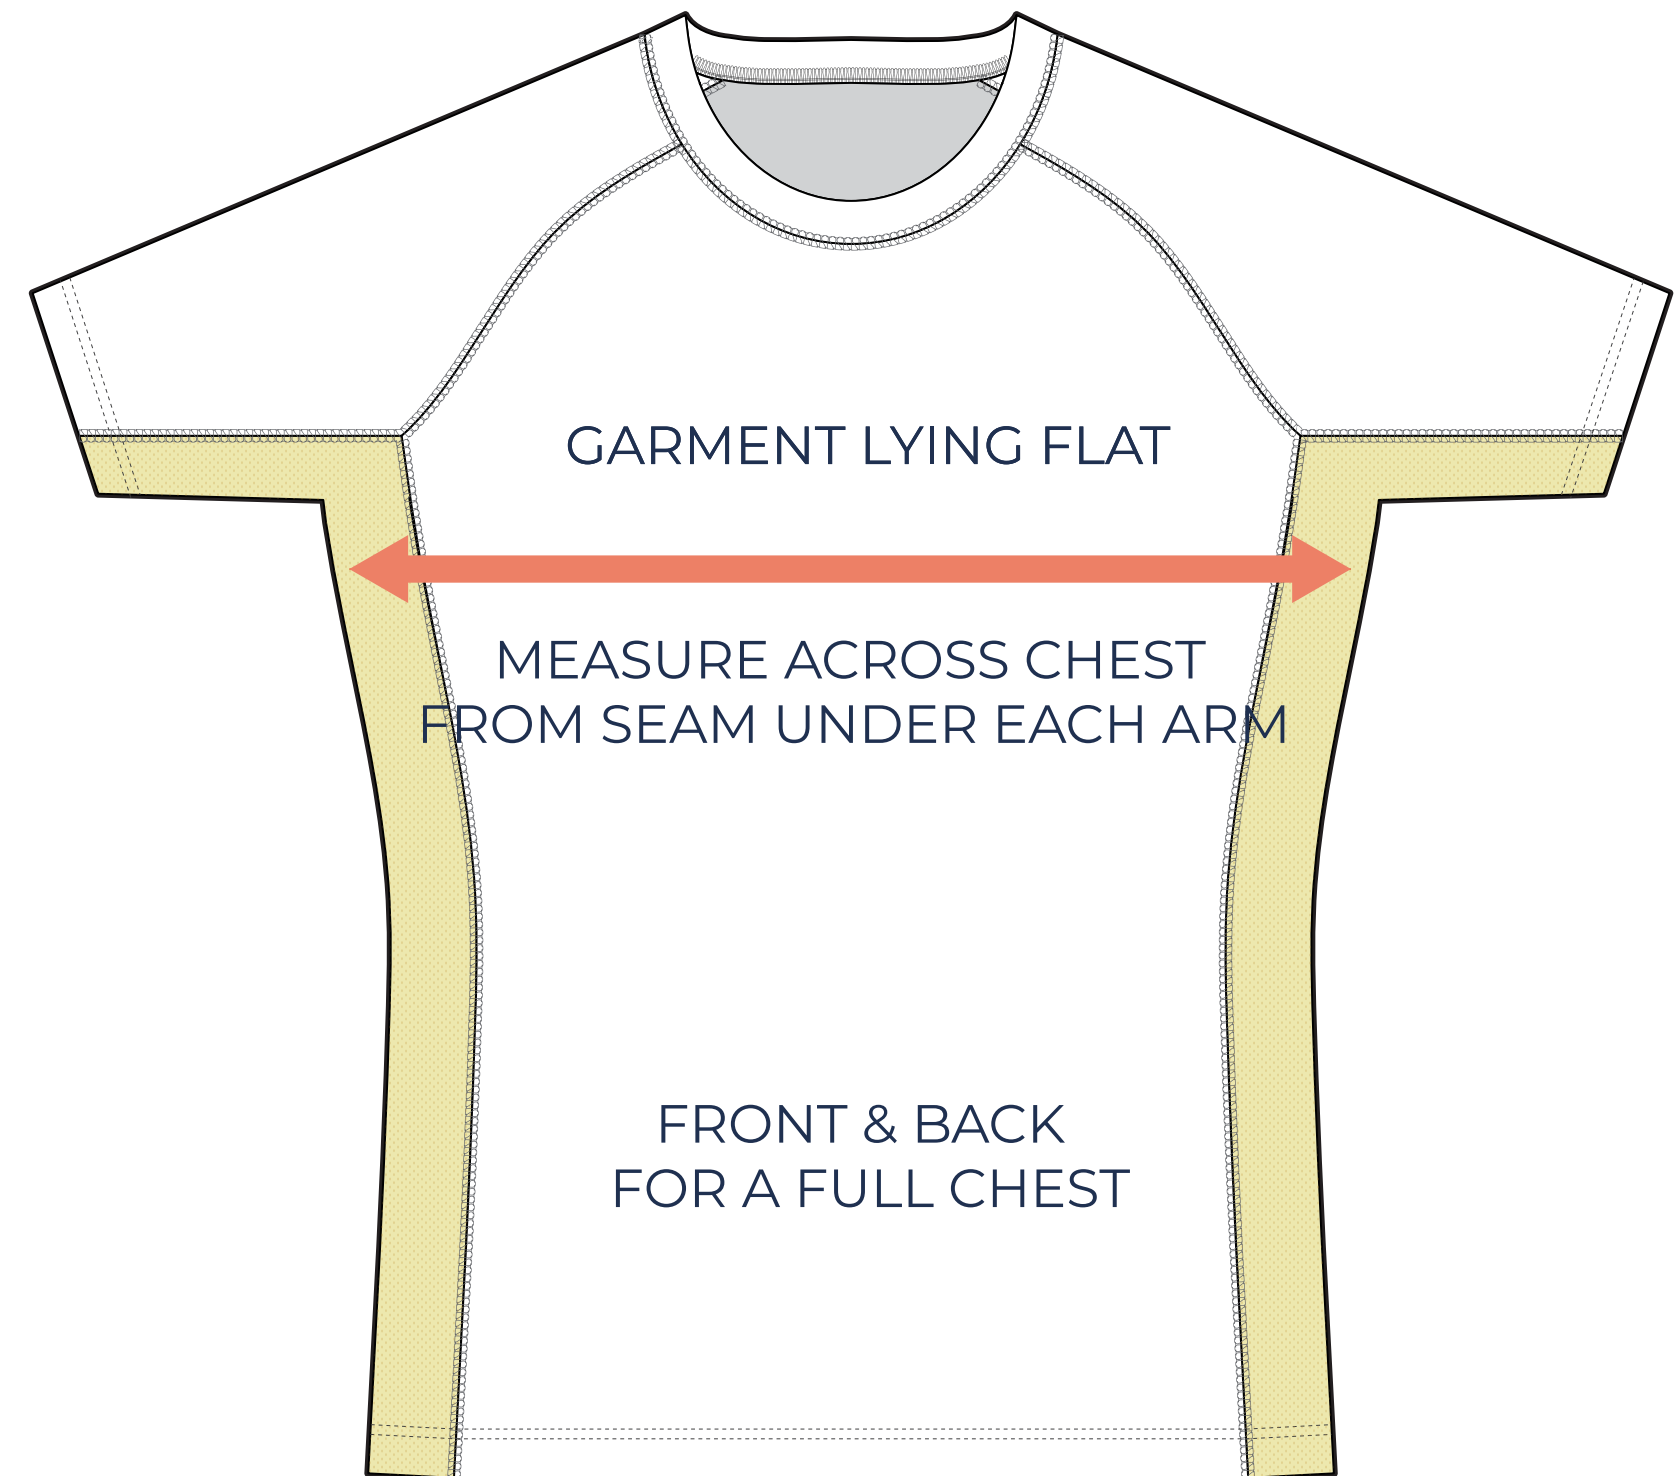

SIZING CHART

VER: 2022.1

SQUEEZE SHORT SLEEVE COMPRESSION- WOMENS

PART NUMBER: WBB-SS-CM1

ADULT SIZING

SIZING CHART(inches)	2XS	XS	S	M	L	XL	2XL	3XL
1/2 Chest	14.57	15.35	16.14	17.32	18.50	19.69	20.87	22.05
Front length (HSP)	22.83	23.62	24.41	25.20	25.98	26.77	27.95	28.35

SIZING CHART(cm)	2XS	XS	S	M	L	XL	2XL	3XL
1/2 Chest	37.00	39.00	41.00	44.00	47.00	50.00	53.00	56.00
Front length (HSP)	58.00	60.00	62.00	64.00	66.00	68.00	71.00	72.00

HALF CHEST FULL CHEST

To find your size, compare measurements with a similar garment that fits you well.