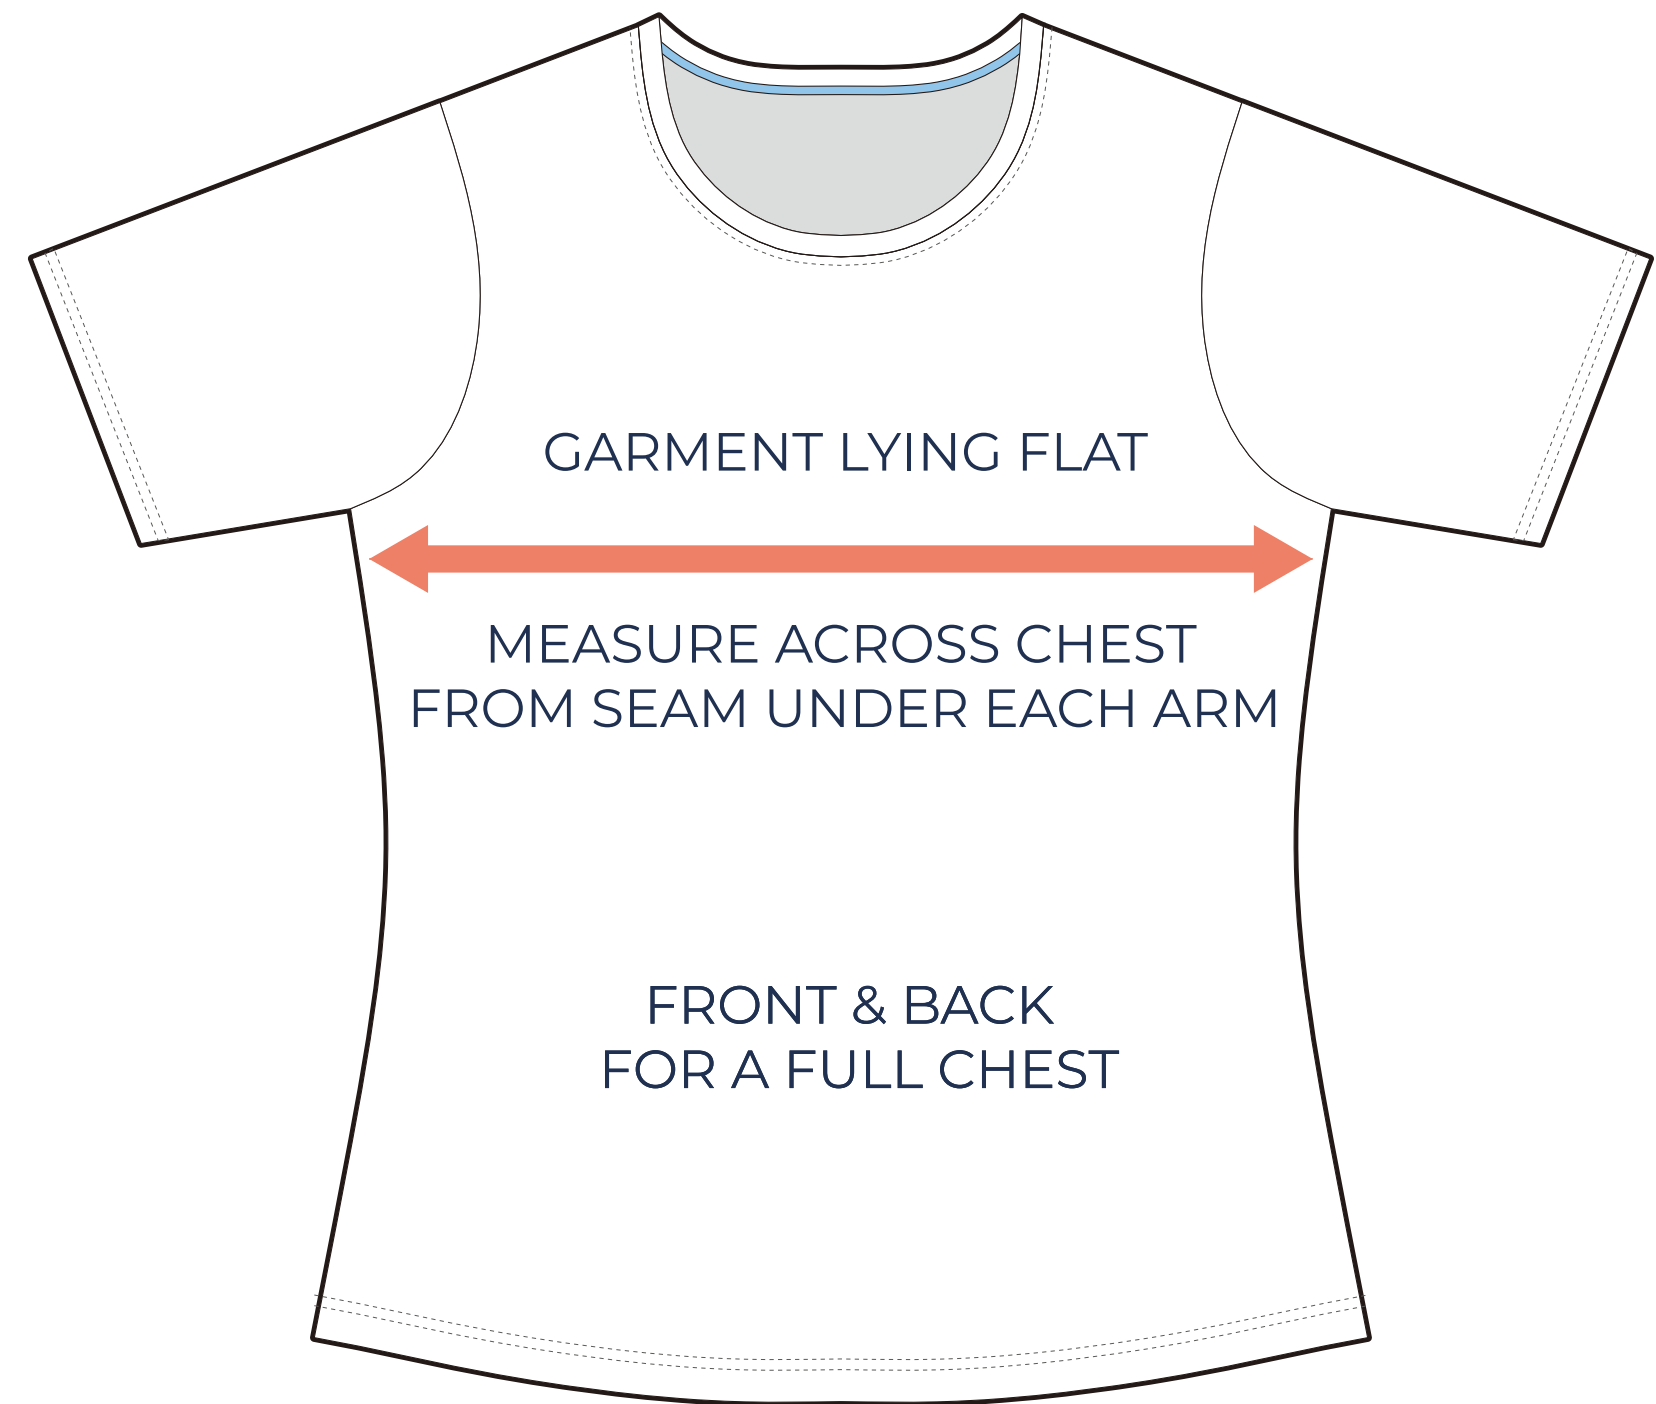

SIZING CHART

VER: 2022.1

U-B-U SHORT SLEEVE CREW NECK - TAPERED FIT

PART NUMBER: WBB-SS-CF1

ADULT SIZING

SIZING CHART(inches)	XS	S	M	L	XL	2XL	3XL	4XL
1/2 Chest	15.35	16.54	17.72	18.90	20.47	22.05	23.62	25.20
Front length (HSP)	23.43	24.21	25.00	25.79	26.57	27.36	28.15	28.94
Back length (HSP)	23.43	24.21	25.00	25.79	26.57	27.36	28.15	28.94

SIZING CHART(cm)	XS	S	M	L	XL	2XL	3XL	4XL
1/2 Chest	39.00	42.00	45.00	48.00	52.00	56.00	60.00	64.00
Front length (HSP)	59.50	61.50	63.50	65.50	67.50	69.50	71.50	73.50
Back length (HSP)	59.50	61.50	63.50	65.50	67.50	69.50	71.50	73.50

HALF CHEST FULL CHEST

To find your size, compare measurements with a similar garment that fits you well.