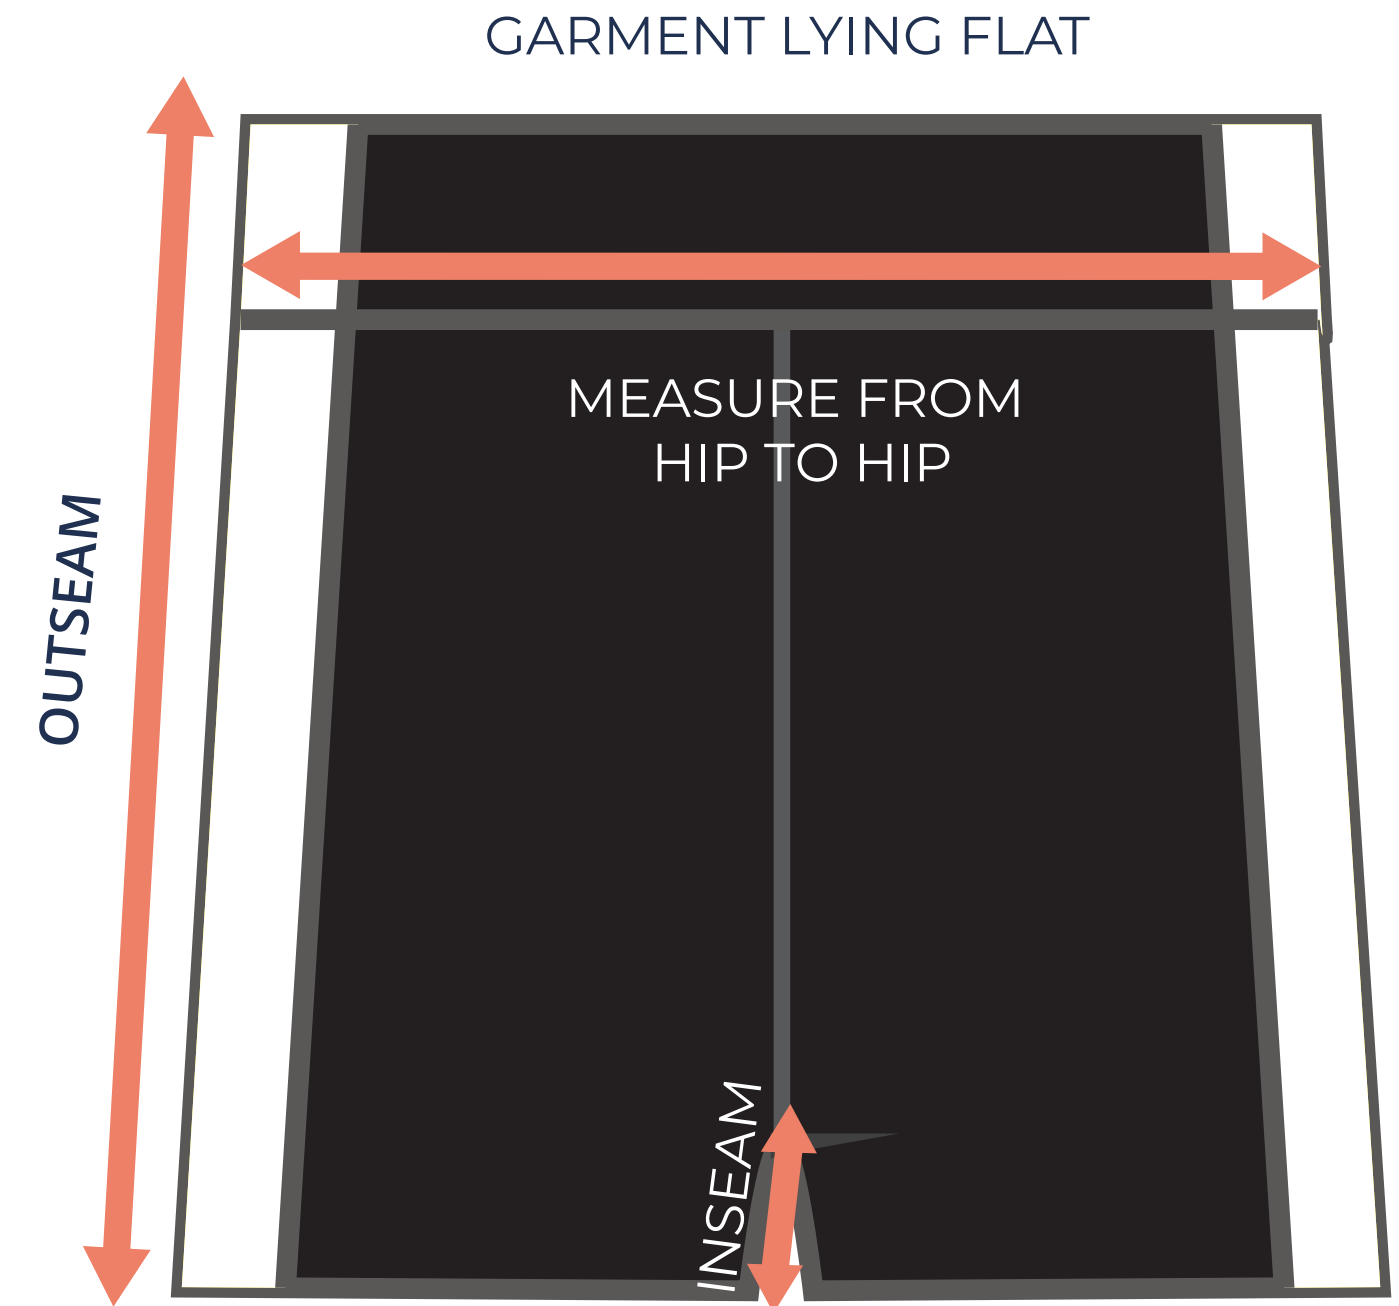

### ADULT SIZING

SIZING CHART(inches)	XS	S	M	L	XL	2XL	3XL
1/2 Hip	14.76	15.75	16.93	18.11	19.29	20.47	21.65
Outseam	9.06	9.45	9.84	10.24	10.63	11.02	11.42
Inseam	2.36	2.36	2.36	2.36	2.95	2.95	2.95

SIZING CHART(cm)	XS	S	M	L	XL	2XL	3XL
1/2 Hip	37.50	40.00	43.00	46.00	49.00	52	55
Outseam	23.00	24.00	25.00	26.00	27.00	28.00	29
Inseam	6.00	6.00	6.00	6.00	7.50	7.2	7.5

### YOUTH SIZING

SIZING CHART(inches)	GS	GM	GL
1/2 Hip	11.81	12.80	13.78
Outseam	7.87	8.27	8.66
Inseam	1.57	1.97	1.97

SIZING CHART(cm)	GS	GM	GL
1/2 Hip	30.00	32.50	35.00
Outseam	20.00	21.00	22.00
Inseam	4.00	5.00	5.00

## HALF HIP INSEAM/OUTSEAM

To find your size, compare measurements with a similar garment that fits you well.