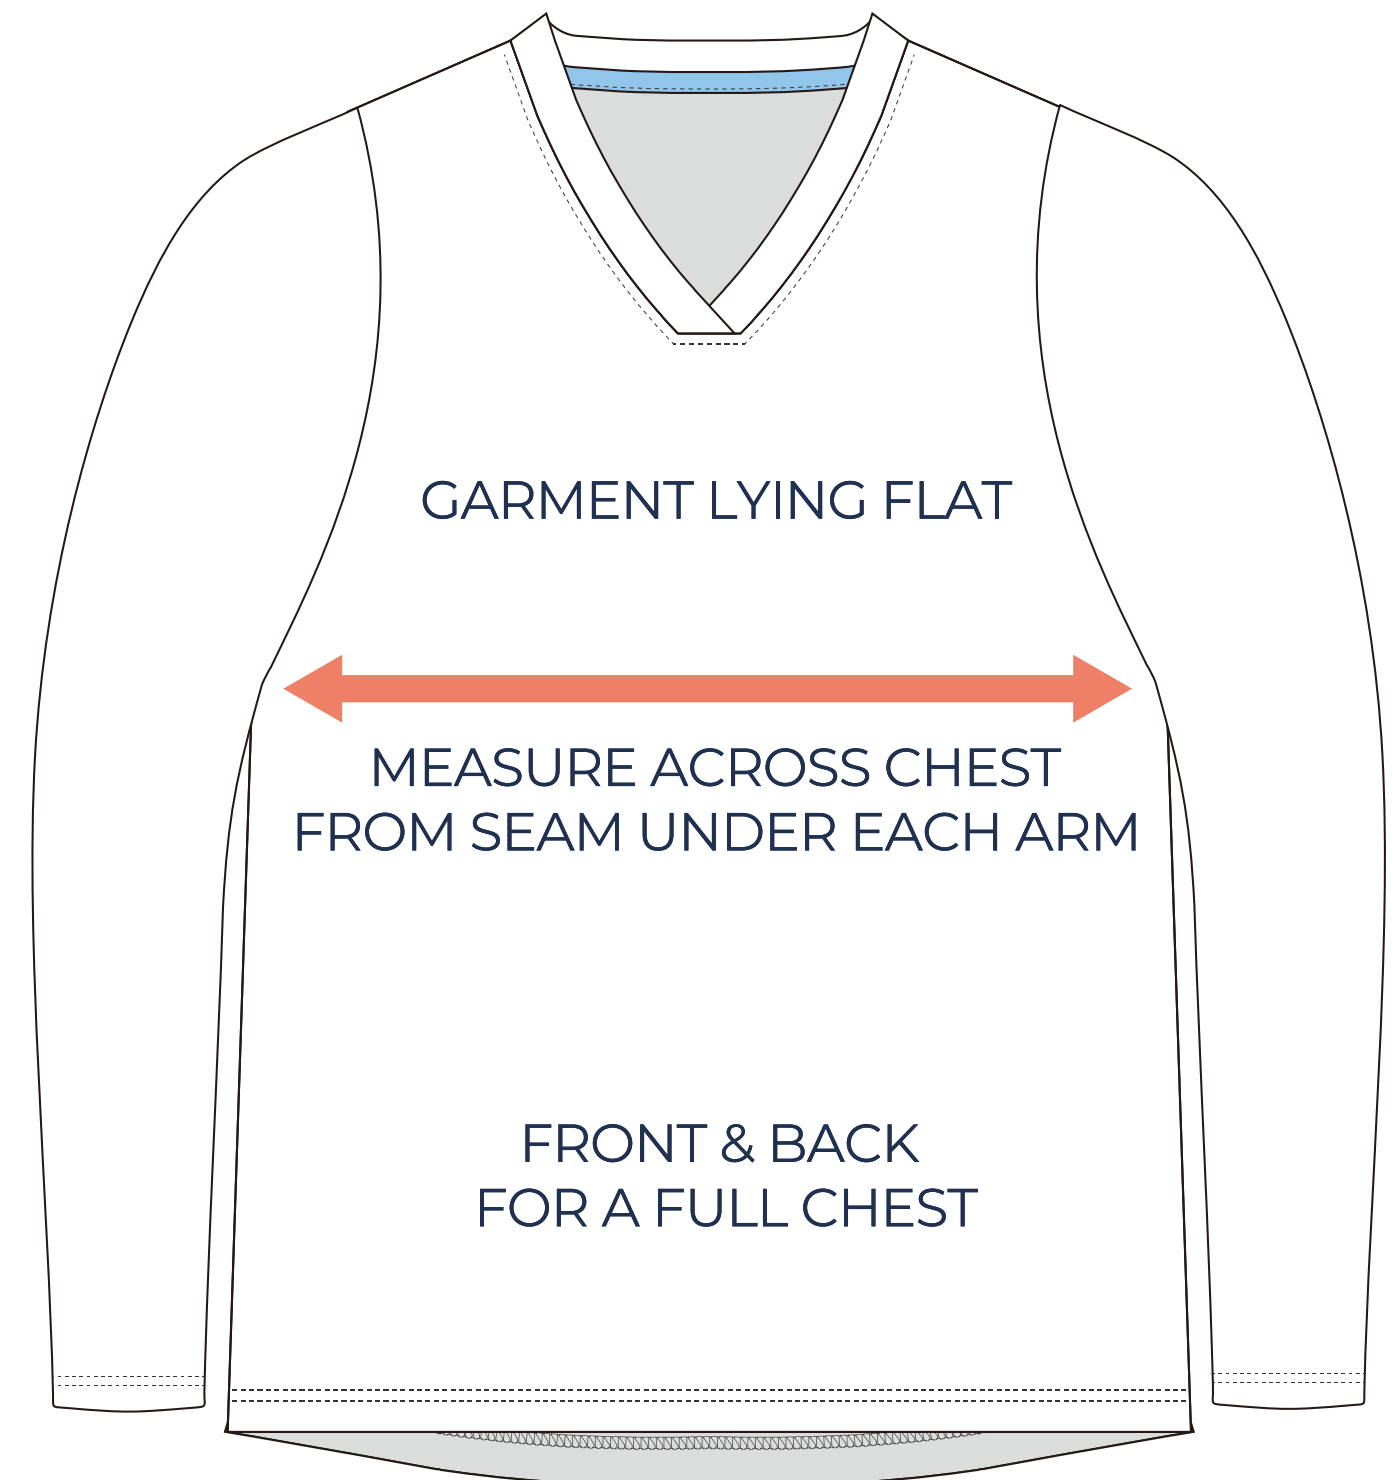

SIZING CHART

VER: 2022.1

PREMIER LONG SLEEVE JERSEY

PART NUMBER : WBB-SP-VB3

ADULT SIZING

SIZING CHART(inches)	XS	S	M	L	XL	2XL	3XL
1/2 Chest	16.54	17.72	18.90	20.08	21.26	22.44	23.62
Front length (HSP)	25.59	26.38	27.17	27.95	28.74	29.53	30.31
Back length (From CB)	26.57	27.36	28.15	28.94	29.72	30.51	31.30

SIZING CHART(cm)	XS	S	M	L	XL	2XL	3XL
1/2 Chest	42.00	45.00	48.00	51.00	54.00	57.00	60.00
Front length (HSP)	65.00	67.00	69.00	71.00	73.00	75.00	77.00
Back length (From CB)	67.50	69.50	71.50	73.50	75.50	77.50	79.50

GIRLS SIZING

SIZING CHART(inches)	GS	GM	GL
1/2 Chest	14.17	14.96	15.75
Front length (HSP)	20.87	22.44	24.02
Back length (From CB)	21.85	23.43	25.00

SIZING CHART(cm)	GS	GM	GL
1/2 Chest	36.00	38.00	40.00
Front length (HSP)	53.00	57.00	61.00
Back length (From CB)	55.50	59.50	63.50

HALF CHEST FULL CHEST

To find your size, compare measurements with a similar garment that fits you well.