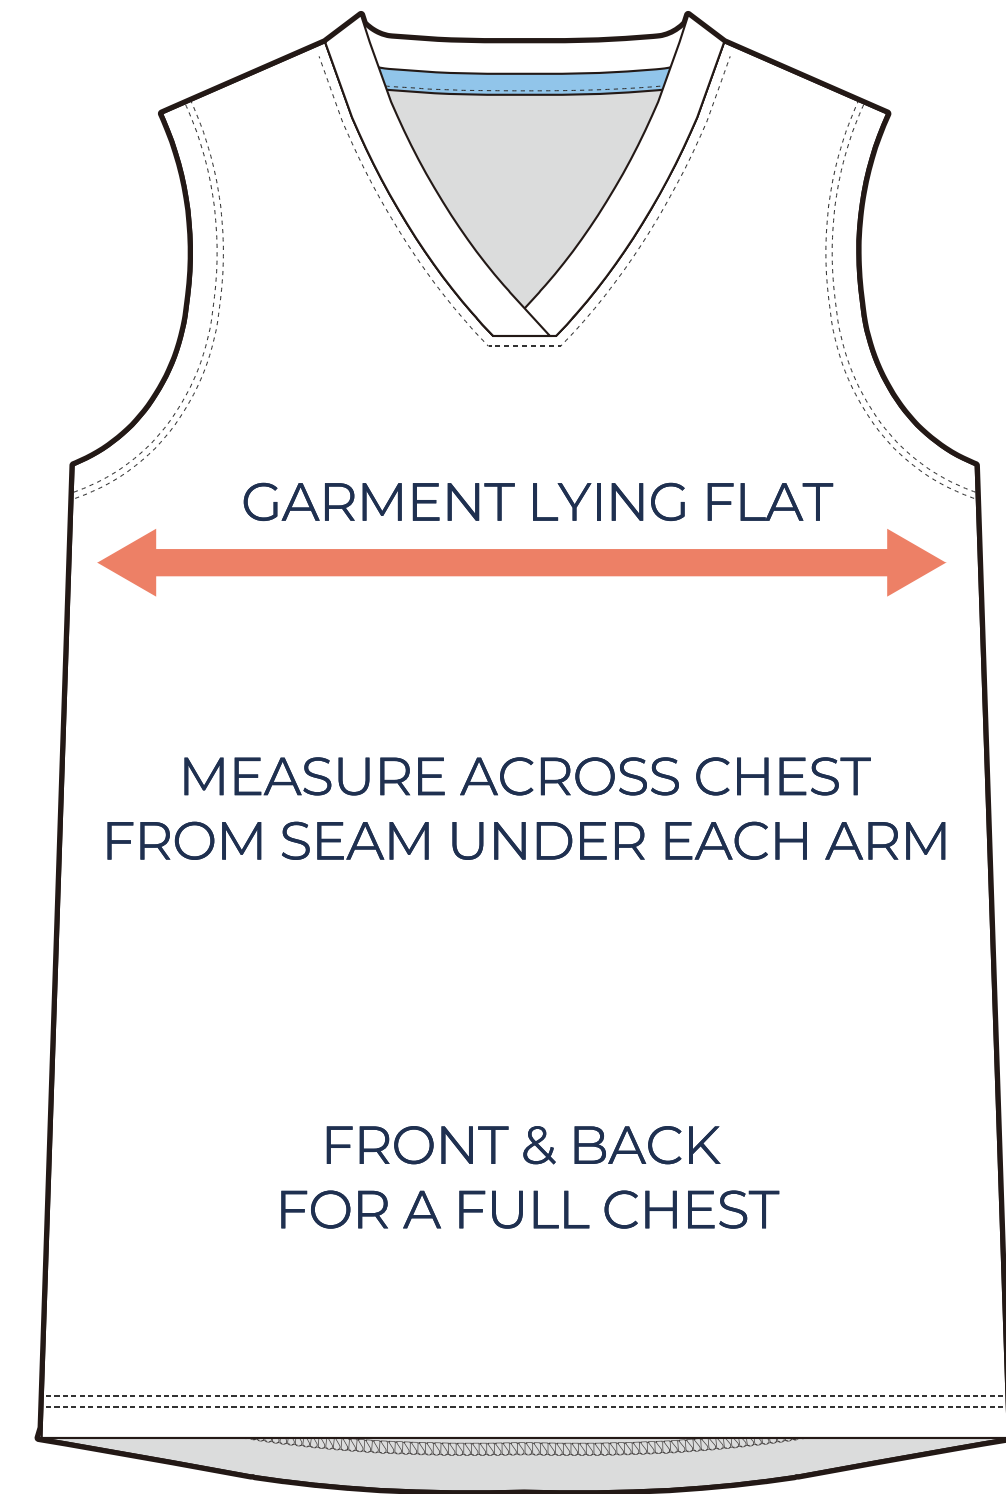

SIZING CHART

VER: 2022.1

PREMIER SLEEVELESS JERSEY

PART NUMBER : WBB-SP-VB1

ADULT SIZING

SIZING CHART(inches)	XS	S	M	L	XL	2XL	3XL
1/2 Chest	16.54	17.72	18.90	20.08	21.26	22.44	23.62
Front length (HSP)	25.59	26.38	27.17	27.95	28.74	29.53	30.31
Back length (From CB)	26.57	27.36	28.15	28.94	29.72	30.51	31.30

SIZING CHART(cm)	XS	S	M	L	XL	2XL	3XL
1/2 Chest	42.00	45.00	48.00	51.00	54.00	57.00	60.00
Front length (HSP)	65.00	67.00	69.00	71.00	73.00	75.00	77.00
Back length (From CB)	67.50	69.50	71.50	73.50	75.50	77.50	79.50

GIRLS SIZING

SIZING CHART(inches)	GS	GM	GL
1/2 Chest	14.17	14.96	15.75
Front length (HSP)	20.87	22.44	24.02
Back length (From CB)	21.85	23.43	25.00

SIZING CHART(cm)	GS	GM	GL
1/2 Chest	36.00	38.00	40.00
Front length (HSP)	53.00	57.00	61.00
Back length (From CB)	55.50	59.50	63.50

HALF CHEST FULL CHEST

To find your size, compare measurements with a similar garment that fits you well.