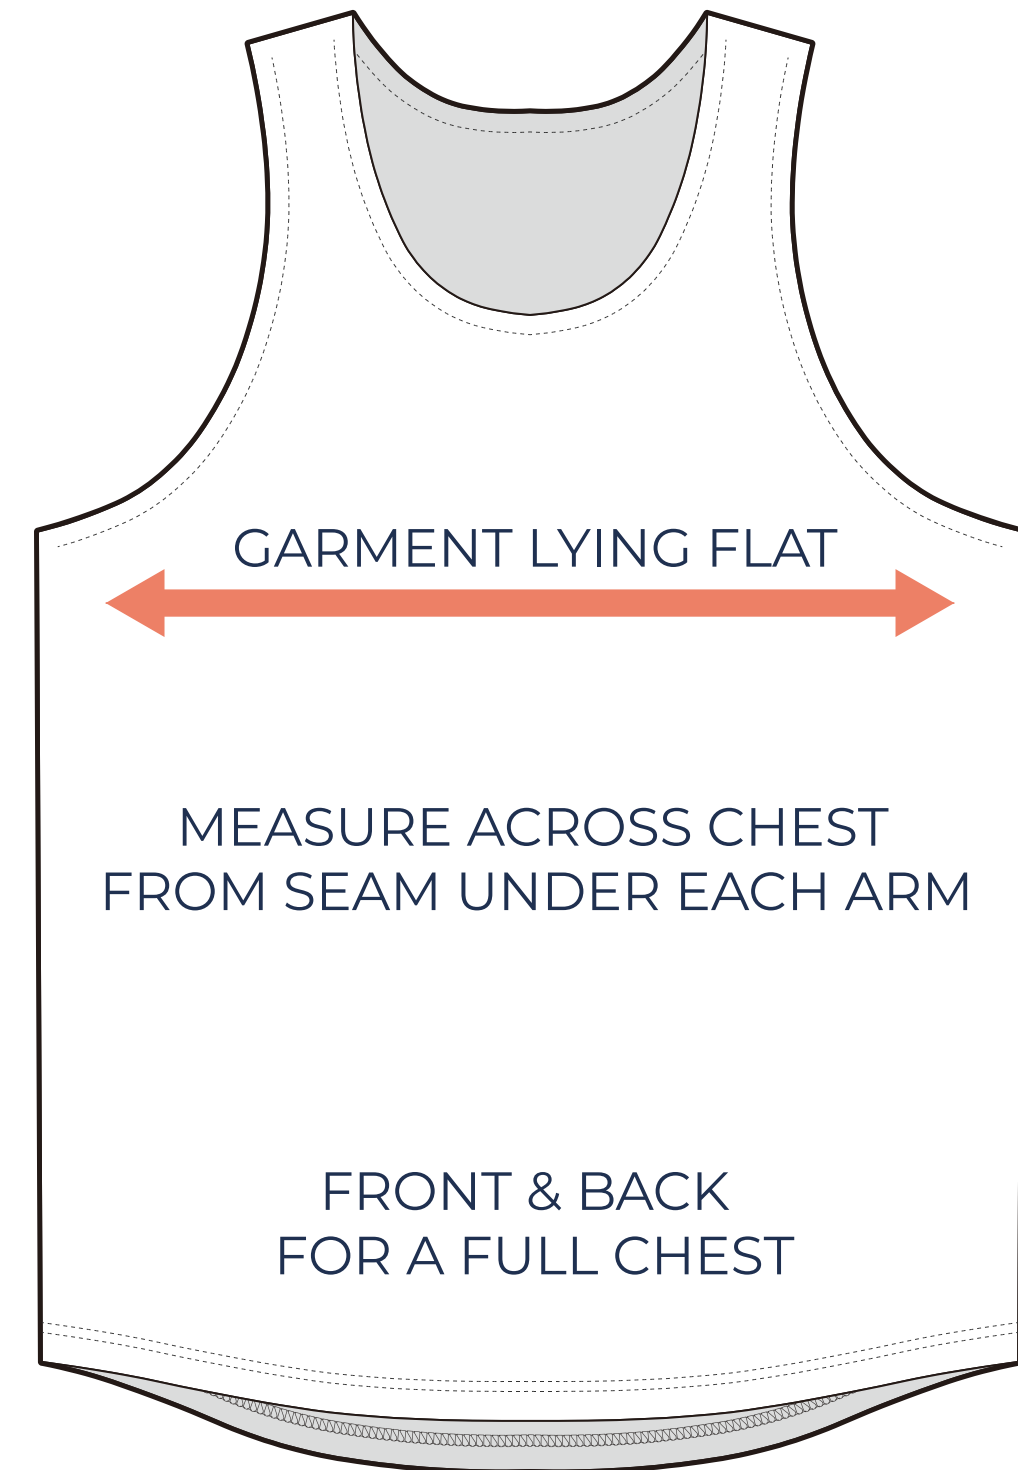

SIZING CHART

VER: 2022.1

CLASSIC PATIO SLEEVELESS CREW NECK

PART NUMBER: WBB-SP-TK3

ADULT SIZING

| SIZING CHART(inches) | XS | S | M | L | XL | 2XL | 3XL |
|----------------------|-------|-------|-------|-------|-------|-------|-------|
| 1/2 Chest | 16.54 | 17.72 | 18.90 | 20.08 | 21.26 | 22.44 | 23.62 |
| Front length (HSP) | 25.59 | 26.38 | 27.17 | 27.95 | 28.74 | 29.53 | 30.31 |
| Back length (HSP) | 26.57 | 27.36 | 28.15 | 28.94 | 29.72 | 30.51 | 31.30 |

| SIZING CHART(cm) | XS | S | M | L | XL | 2XL | 3XL |
|--------------------|-------|-------|-------|-------|-------|-------|-------|
| 1/2 Chest | 42.00 | 45.00 | 48.00 | 51.00 | 54.00 | 57.00 | 60.00 |
| Front length (HSP) | 65.00 | 67.00 | 69.00 | 71.00 | 73.00 | 75.00 | 77.00 |
| Back length (HSP) | 67.50 | 69.50 | 71.50 | 73.50 | 75.50 | 77.50 | 79.50 |

HALF CHEST FULL CHEST

To find your size, compare measurements with a similar garment that fits you well.