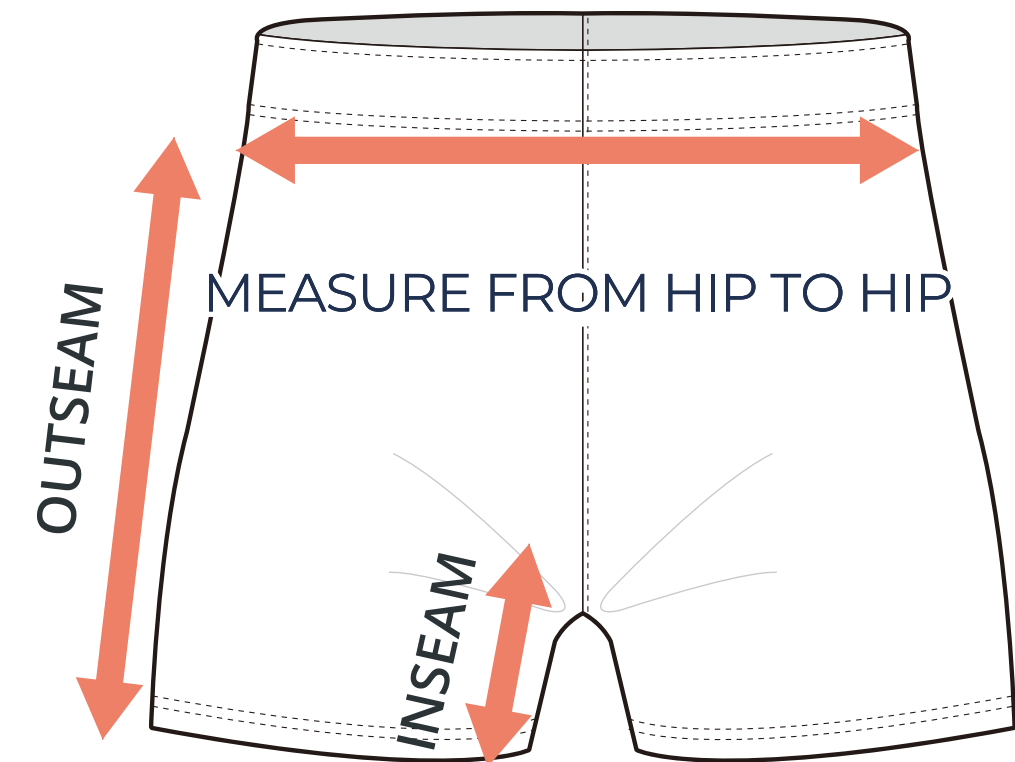

SIZING CHART

VER: 2022.1

WOMEN'S KULU COMPRESSION SHORT

PART NUMBER : WBB-SP-TK12

ADULT SIZING

SIZING CHART(inches)	XS	S	M	L	XL	2XL
1/2 Hip	13.58	14.57	16.14	17.72	18.50	20.47
Inseam	3.15	3.15	3.15	3.15	3.15	3.15
Outseam	11.02	11.42	11.81	12.20	12.60	12.99

SIZING CHART(cm)	XS	S	M	L	XL	2XL
1/2 Hip	34.50	37.00	41.00	45.00	47.00	52.00
Inseam	8.00	8.00	8.00	8.00	8.00	8.00
Outseam	28.00	29.00	30.00	31.00	32.00 <td 33.00	

HALF HIP INSEAM/OUTSEAM

GARMENT LYING FLAT

To find your size, compare measurements with a similar garment that fits you well.