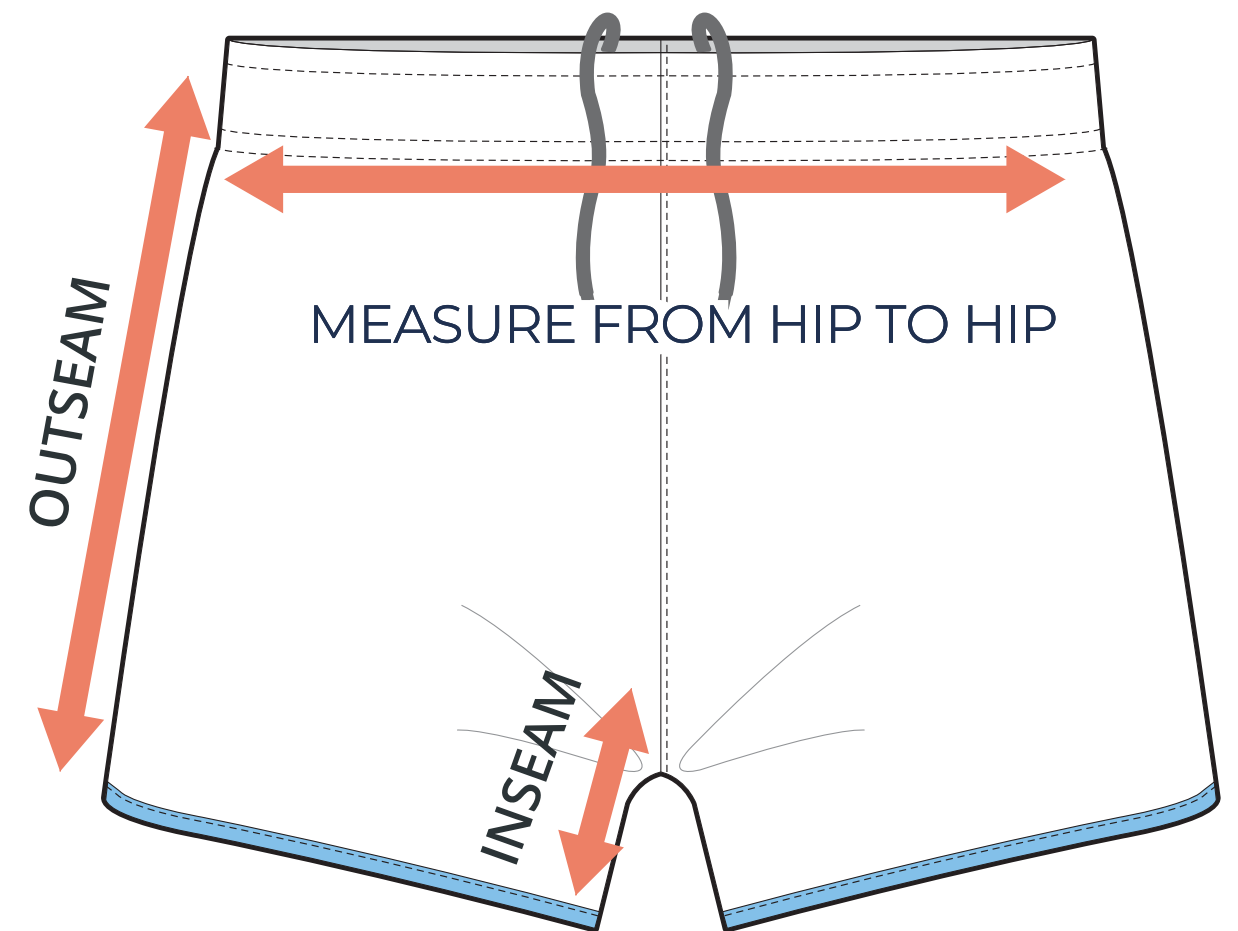

SIZING CHART(cm)	XS	S	M	L	XL	2XL	3XL	4XL	5XL
1/2 Hip	47.00	49.00	51.00	53.00	55.00	57.00	59.00	61.00	63.00
Inseam	7.00	7.00	7.00	7.00	8.50	8.50	8.50	8.50	8.50
Outseam	24.00	25.00	26.00	27.00	28.00	29.00	30.00	31.00	32.00

### GIRLS SIZING

SIZING CHART(inches)	GM	GL
1/2 Hip	16.93	17.72
Inseam	2.76	2.76
Outseam	8.66	9.06

SIZING CHART(cm)	GM	GL
1/2 Hip	43.00	45.00
Inseam	7.00	7.00
Outseam	22.00	23.00

## HALF HIP INSEAM/OUTSEAM

GARMENT LYING FLAT

To find your size, compare measurements with a similar garment that fits you well.