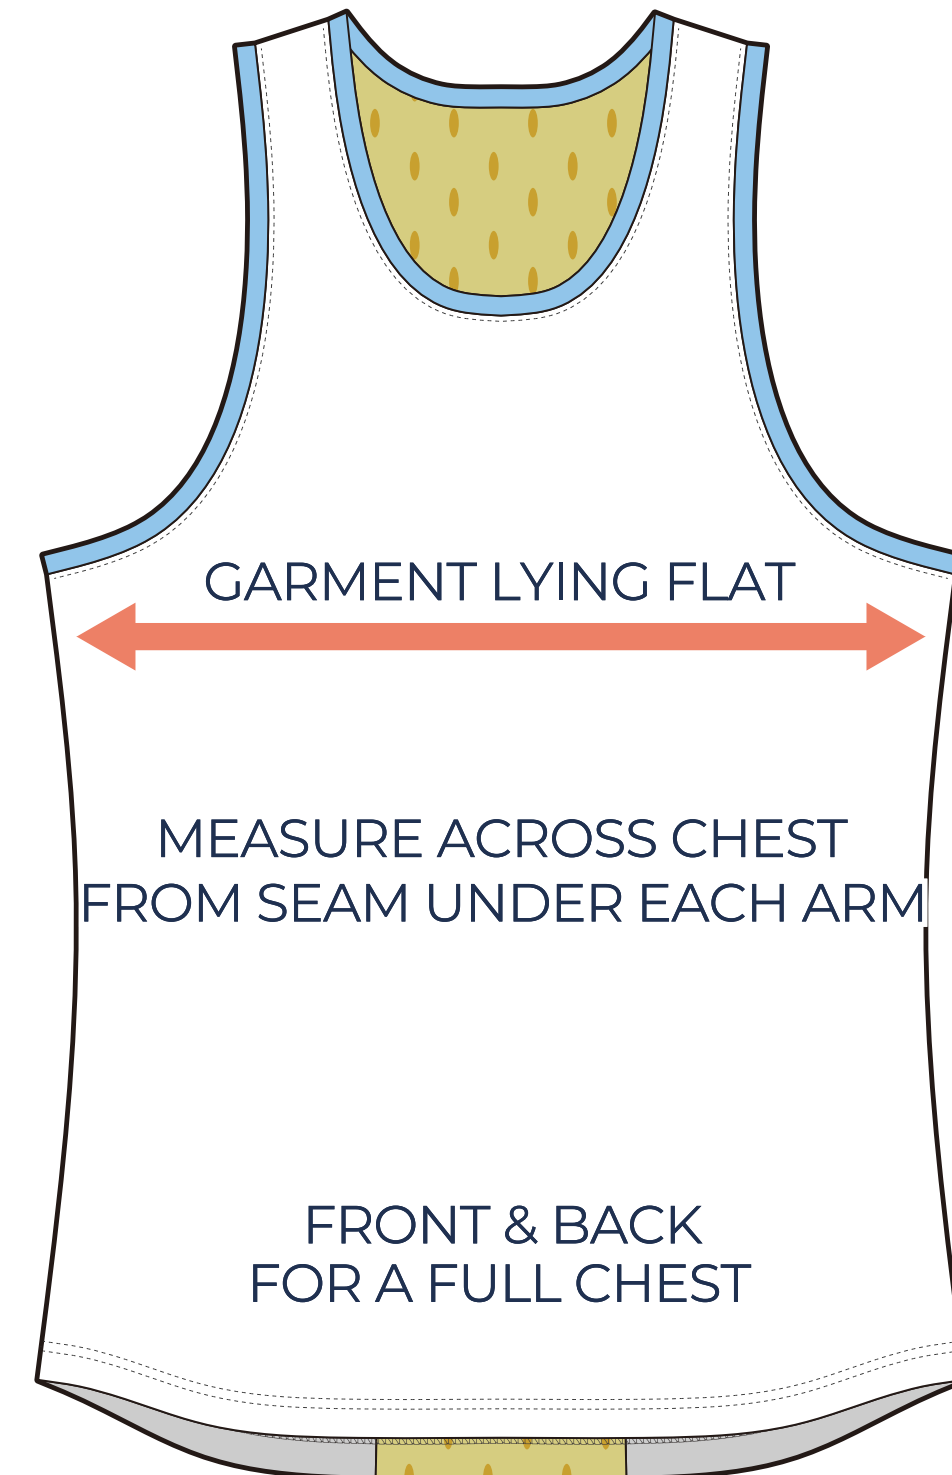

SIZING CHART

VER: 2022.1

ELITE TRACK SINGLET

PART NUMBER : WBB-SP-TK1

ADULT SIZING

SIZING CHART(inches)	XS	S	M	L	XL	2XL	3XL
1/2 Chest	12.40	13.58	14.76	15.94	17.13	18.31	19.49
Front length (HSP)	24.80	25.59	26.38	27.17	27.95	28.74	29.53

SIZING CHART(cm)	XS	S	M	L	XL	2XL	3XL
1/2 Chest	31.50	34.50	37.50	40.50	43.50	46.50	49.50
Front length (HSP)	63.00	65.00	67.00	69.00	71.00	73.00	75.00

HALF CHEST FULL CHEST

To find your size, compare measurements with a similar garment that fits you well.